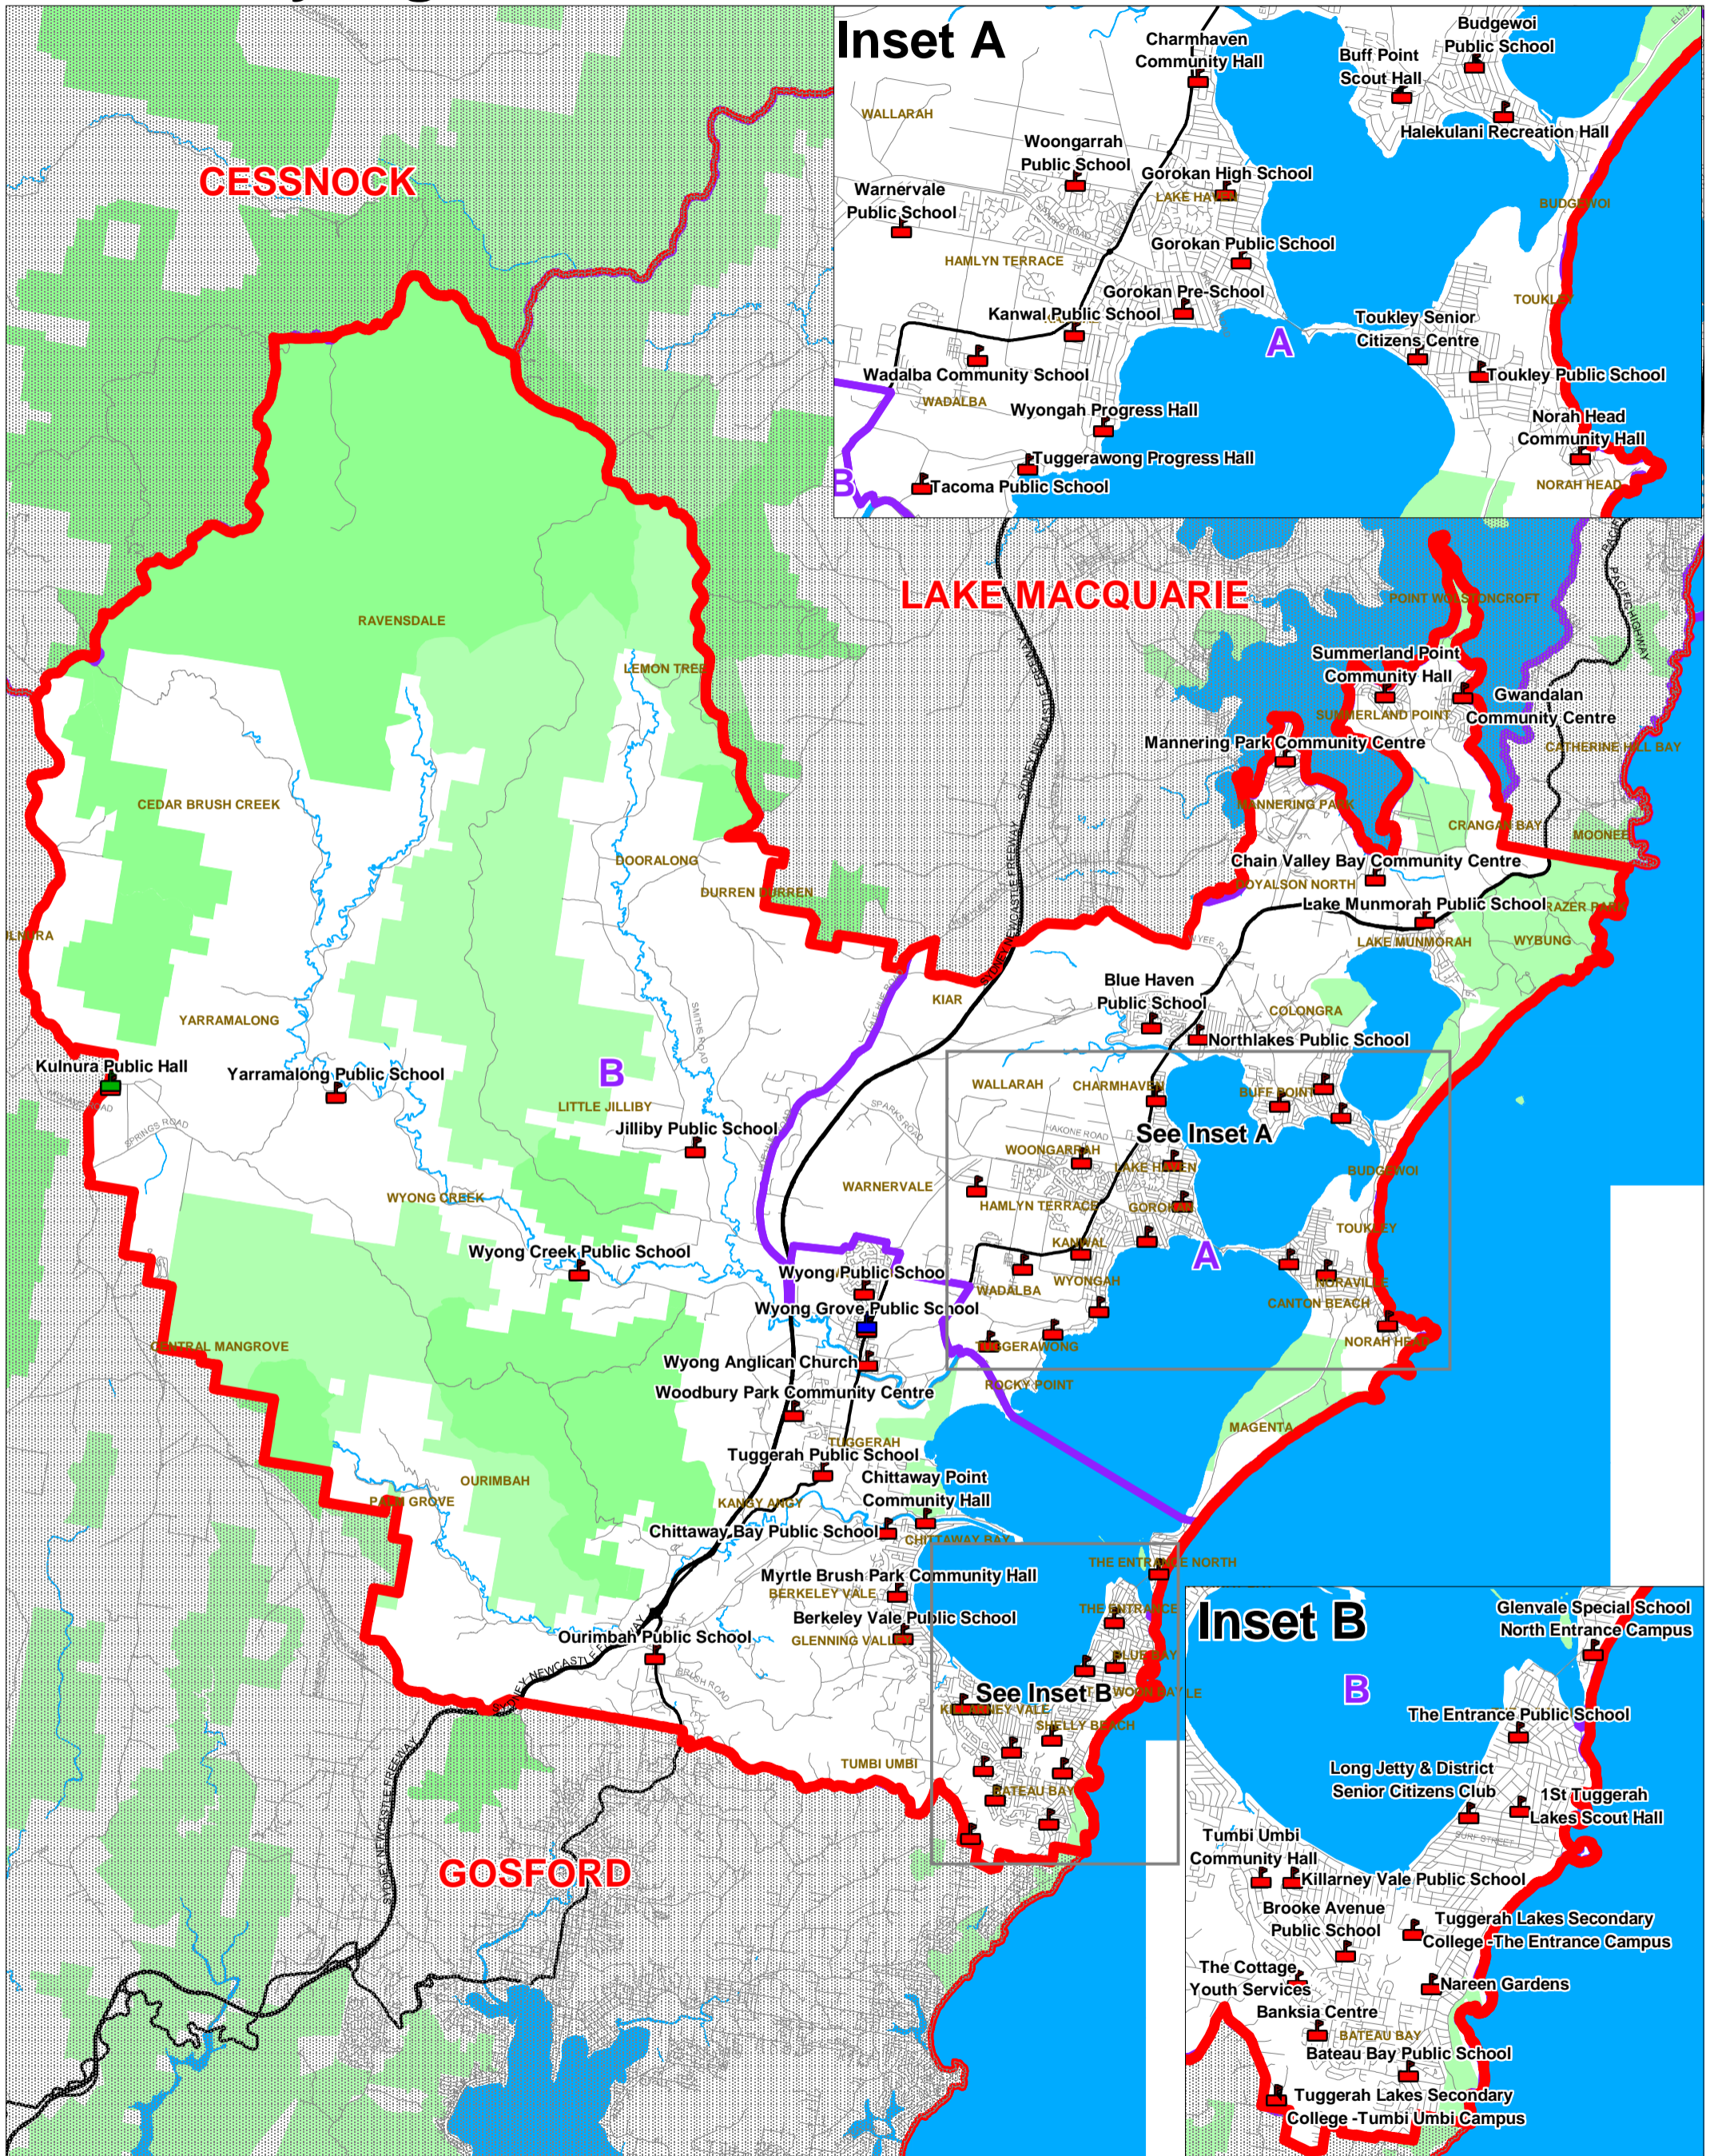

# Wyong Local Government Election 2008

**Legend**

- Principal Polling Place
- Multi Ward or Multi Council Polling Place
- Polling Place
- Ward boundary
- Local Government Boundary