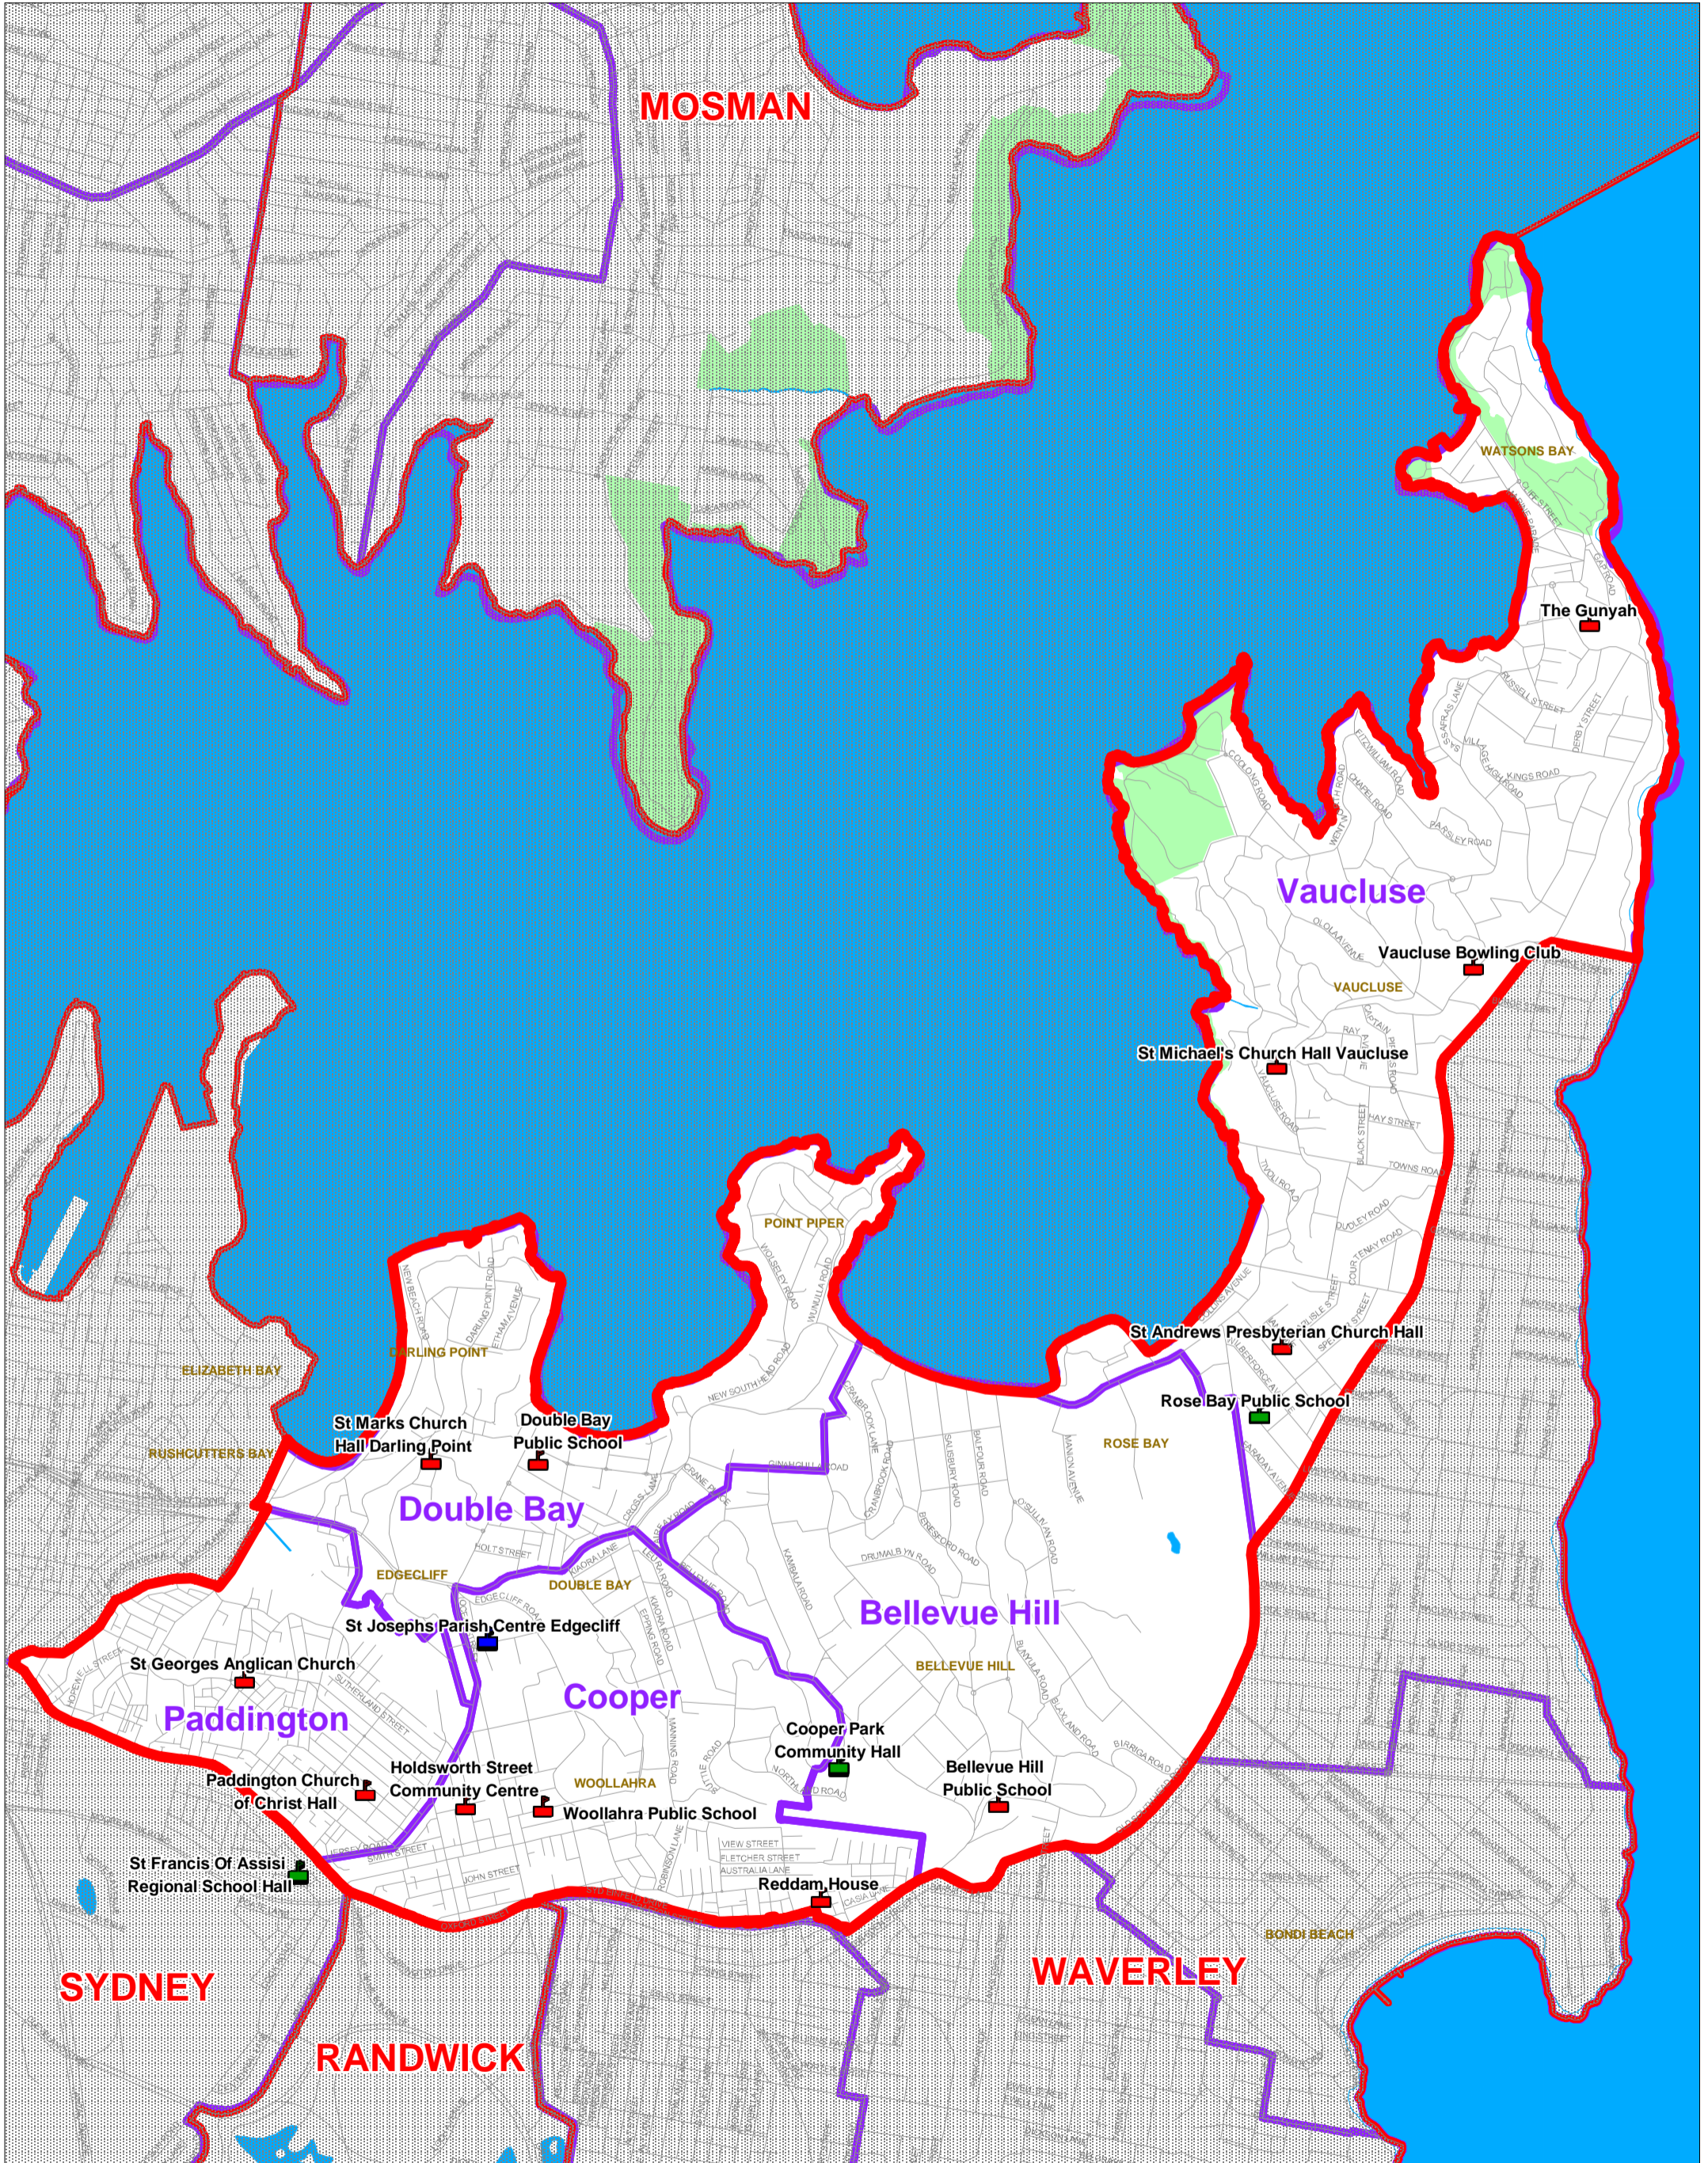

# Woollahra Local Government Election 2008

## Legend

	Principal Polling Place		Multi Ward or Multi Council Polling Place		Polling Place
	Ward boundary		Local Government Boundary		