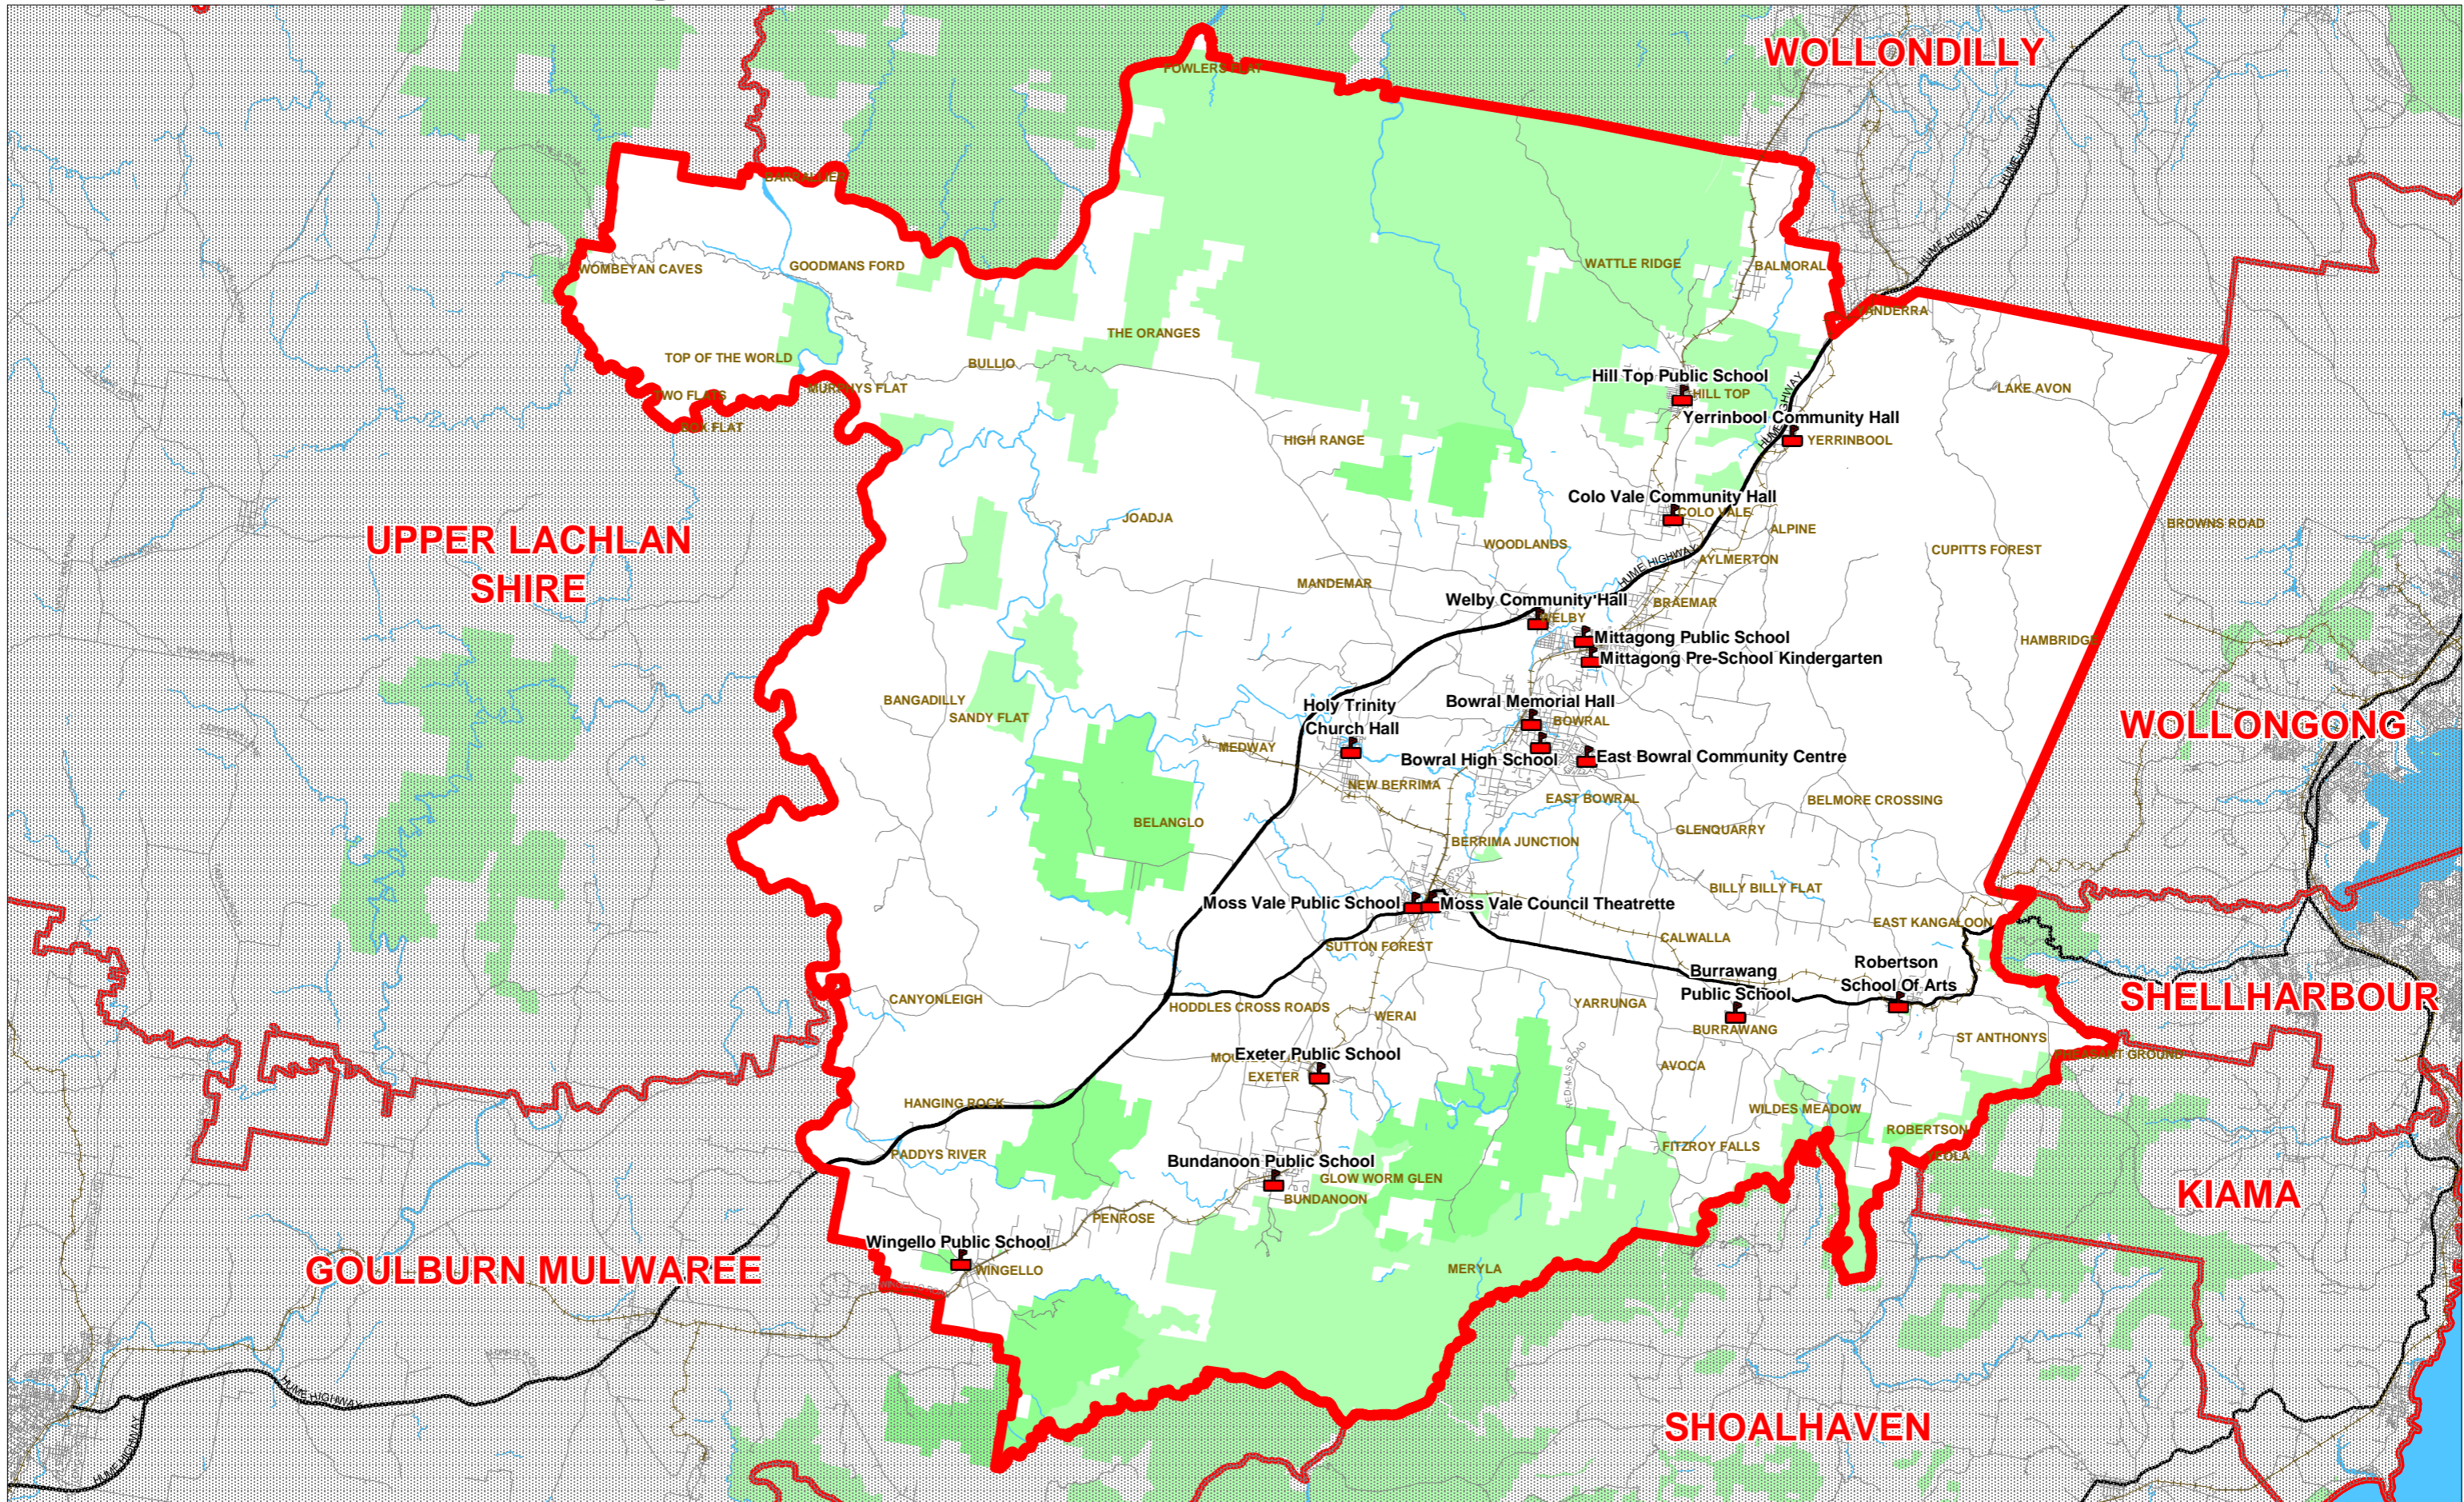

# Wingecarribee Local Government Election 2008

## Legend

	Polling Place		Local Government Boundary
--	---------------	--	---------------------------