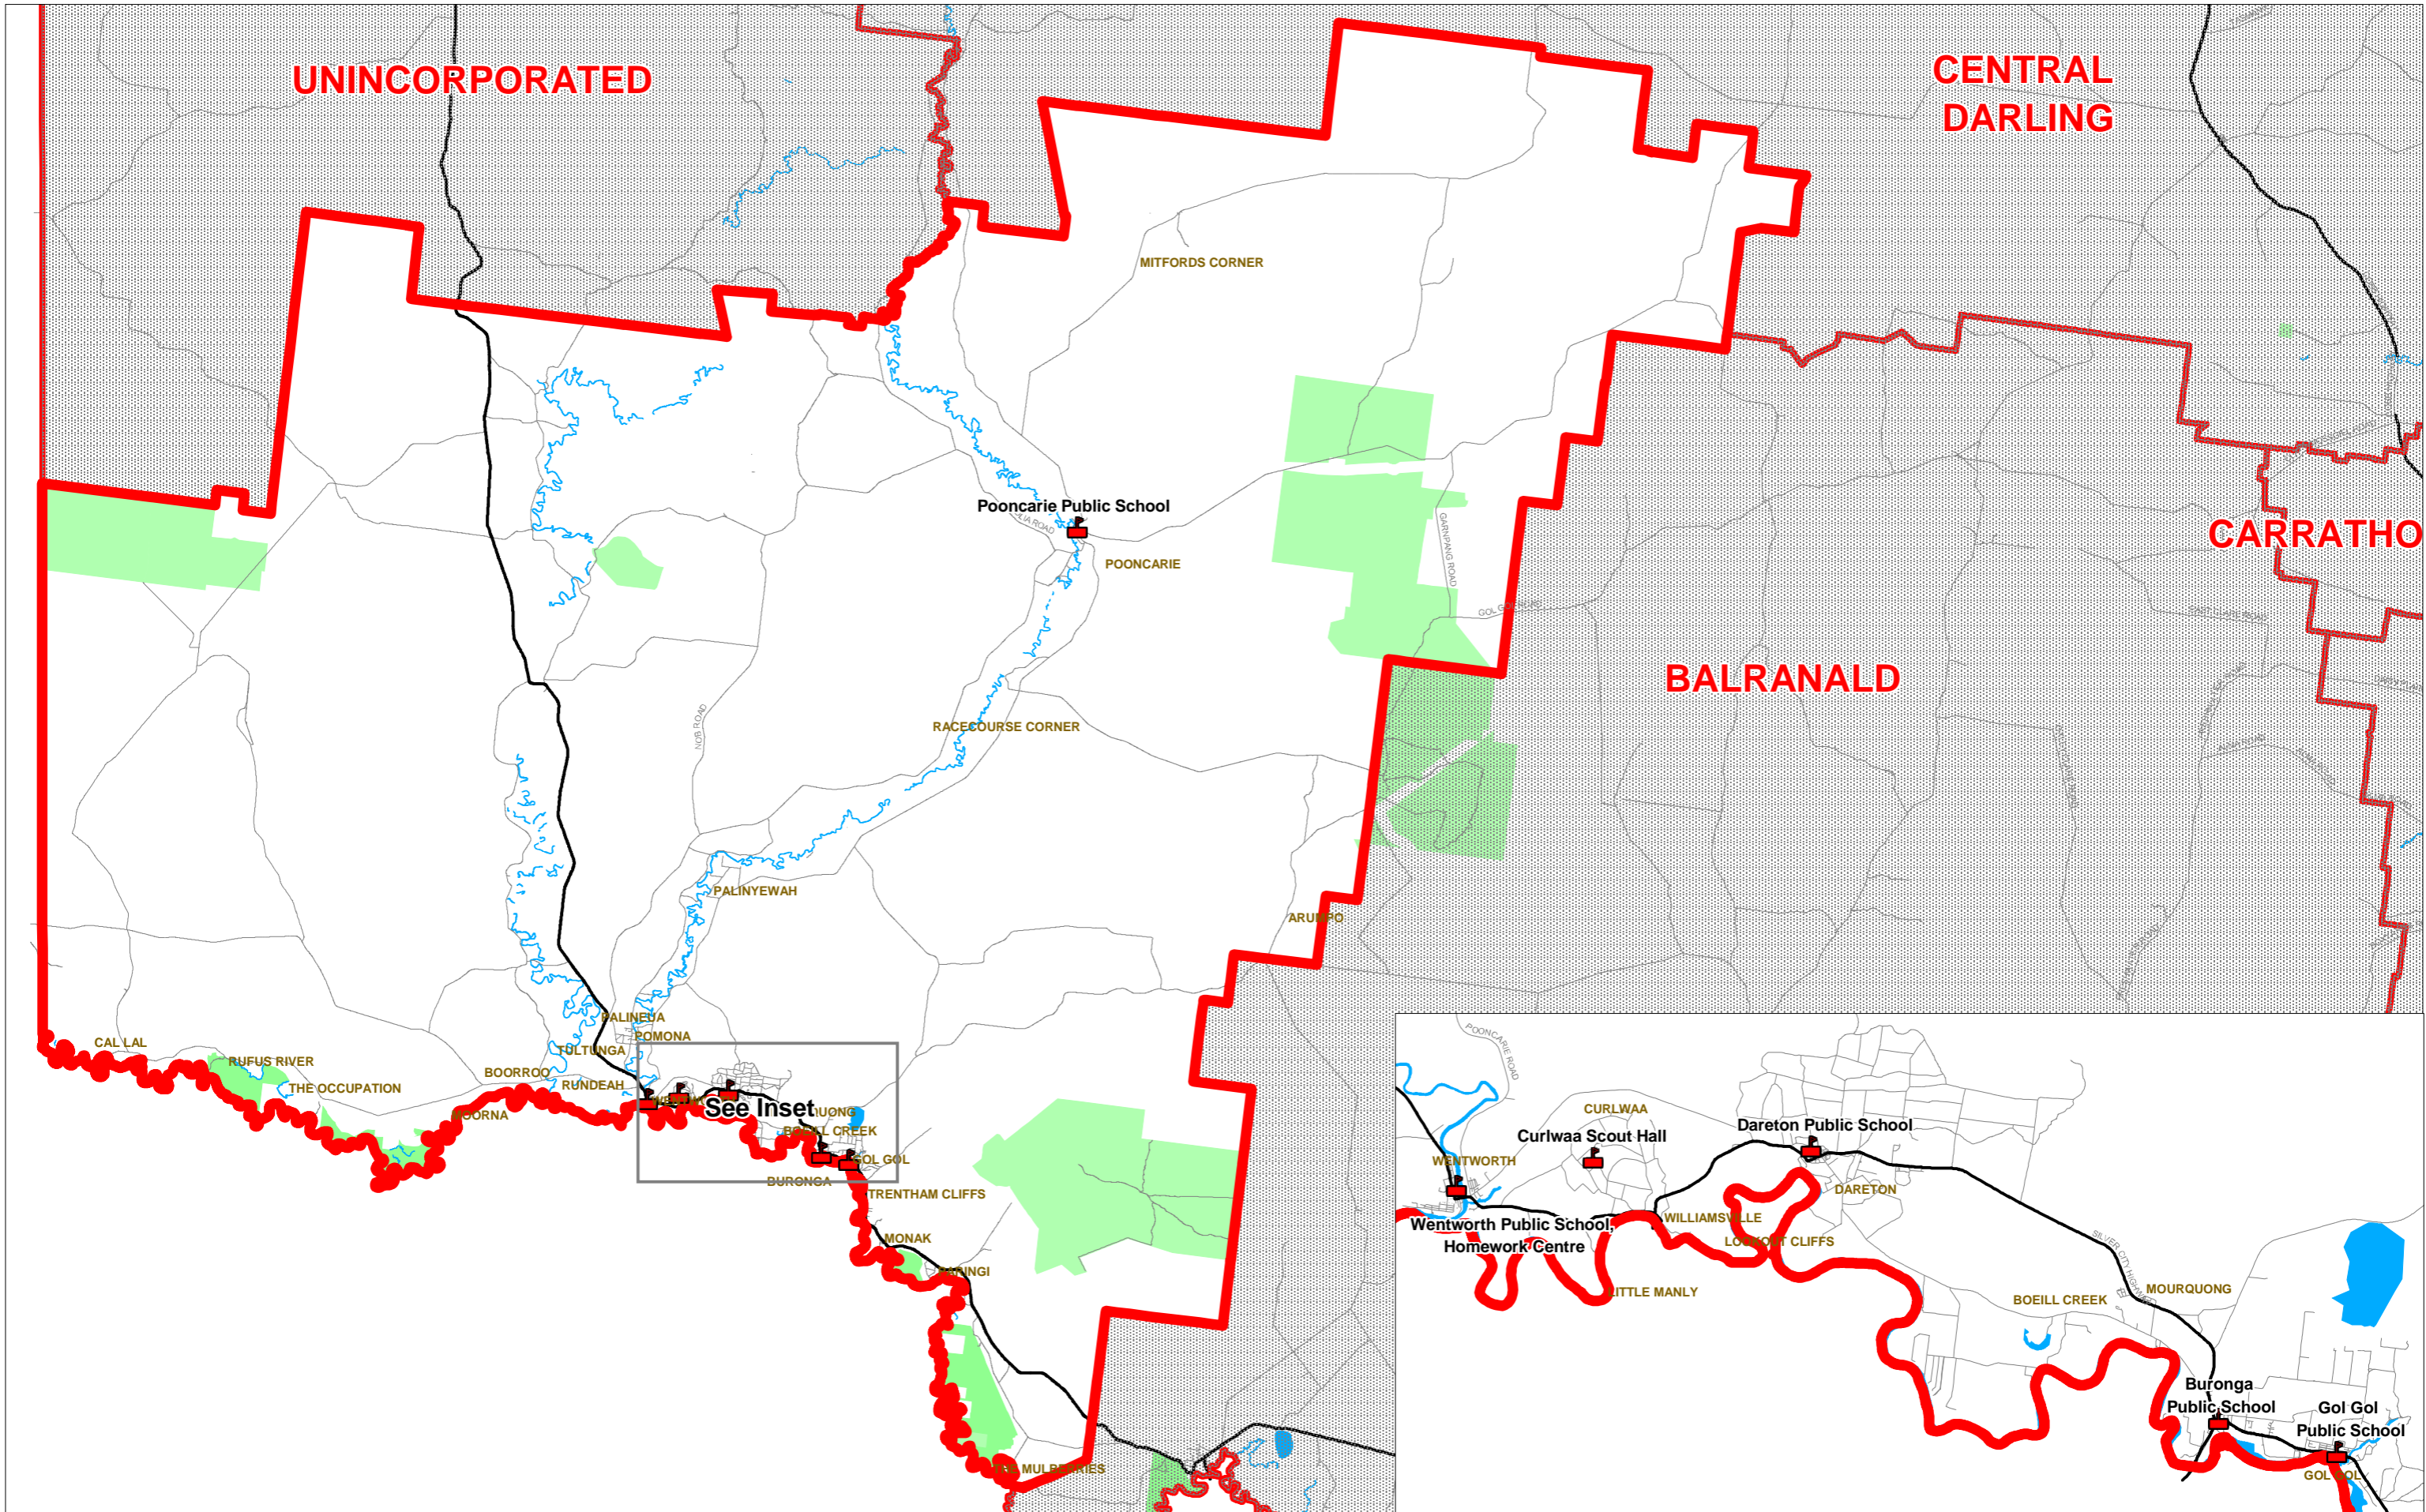

# Wentworth Local Government Election 2008

See Inset

**Legend**

-  Polling Place
-  Local Government Boundary