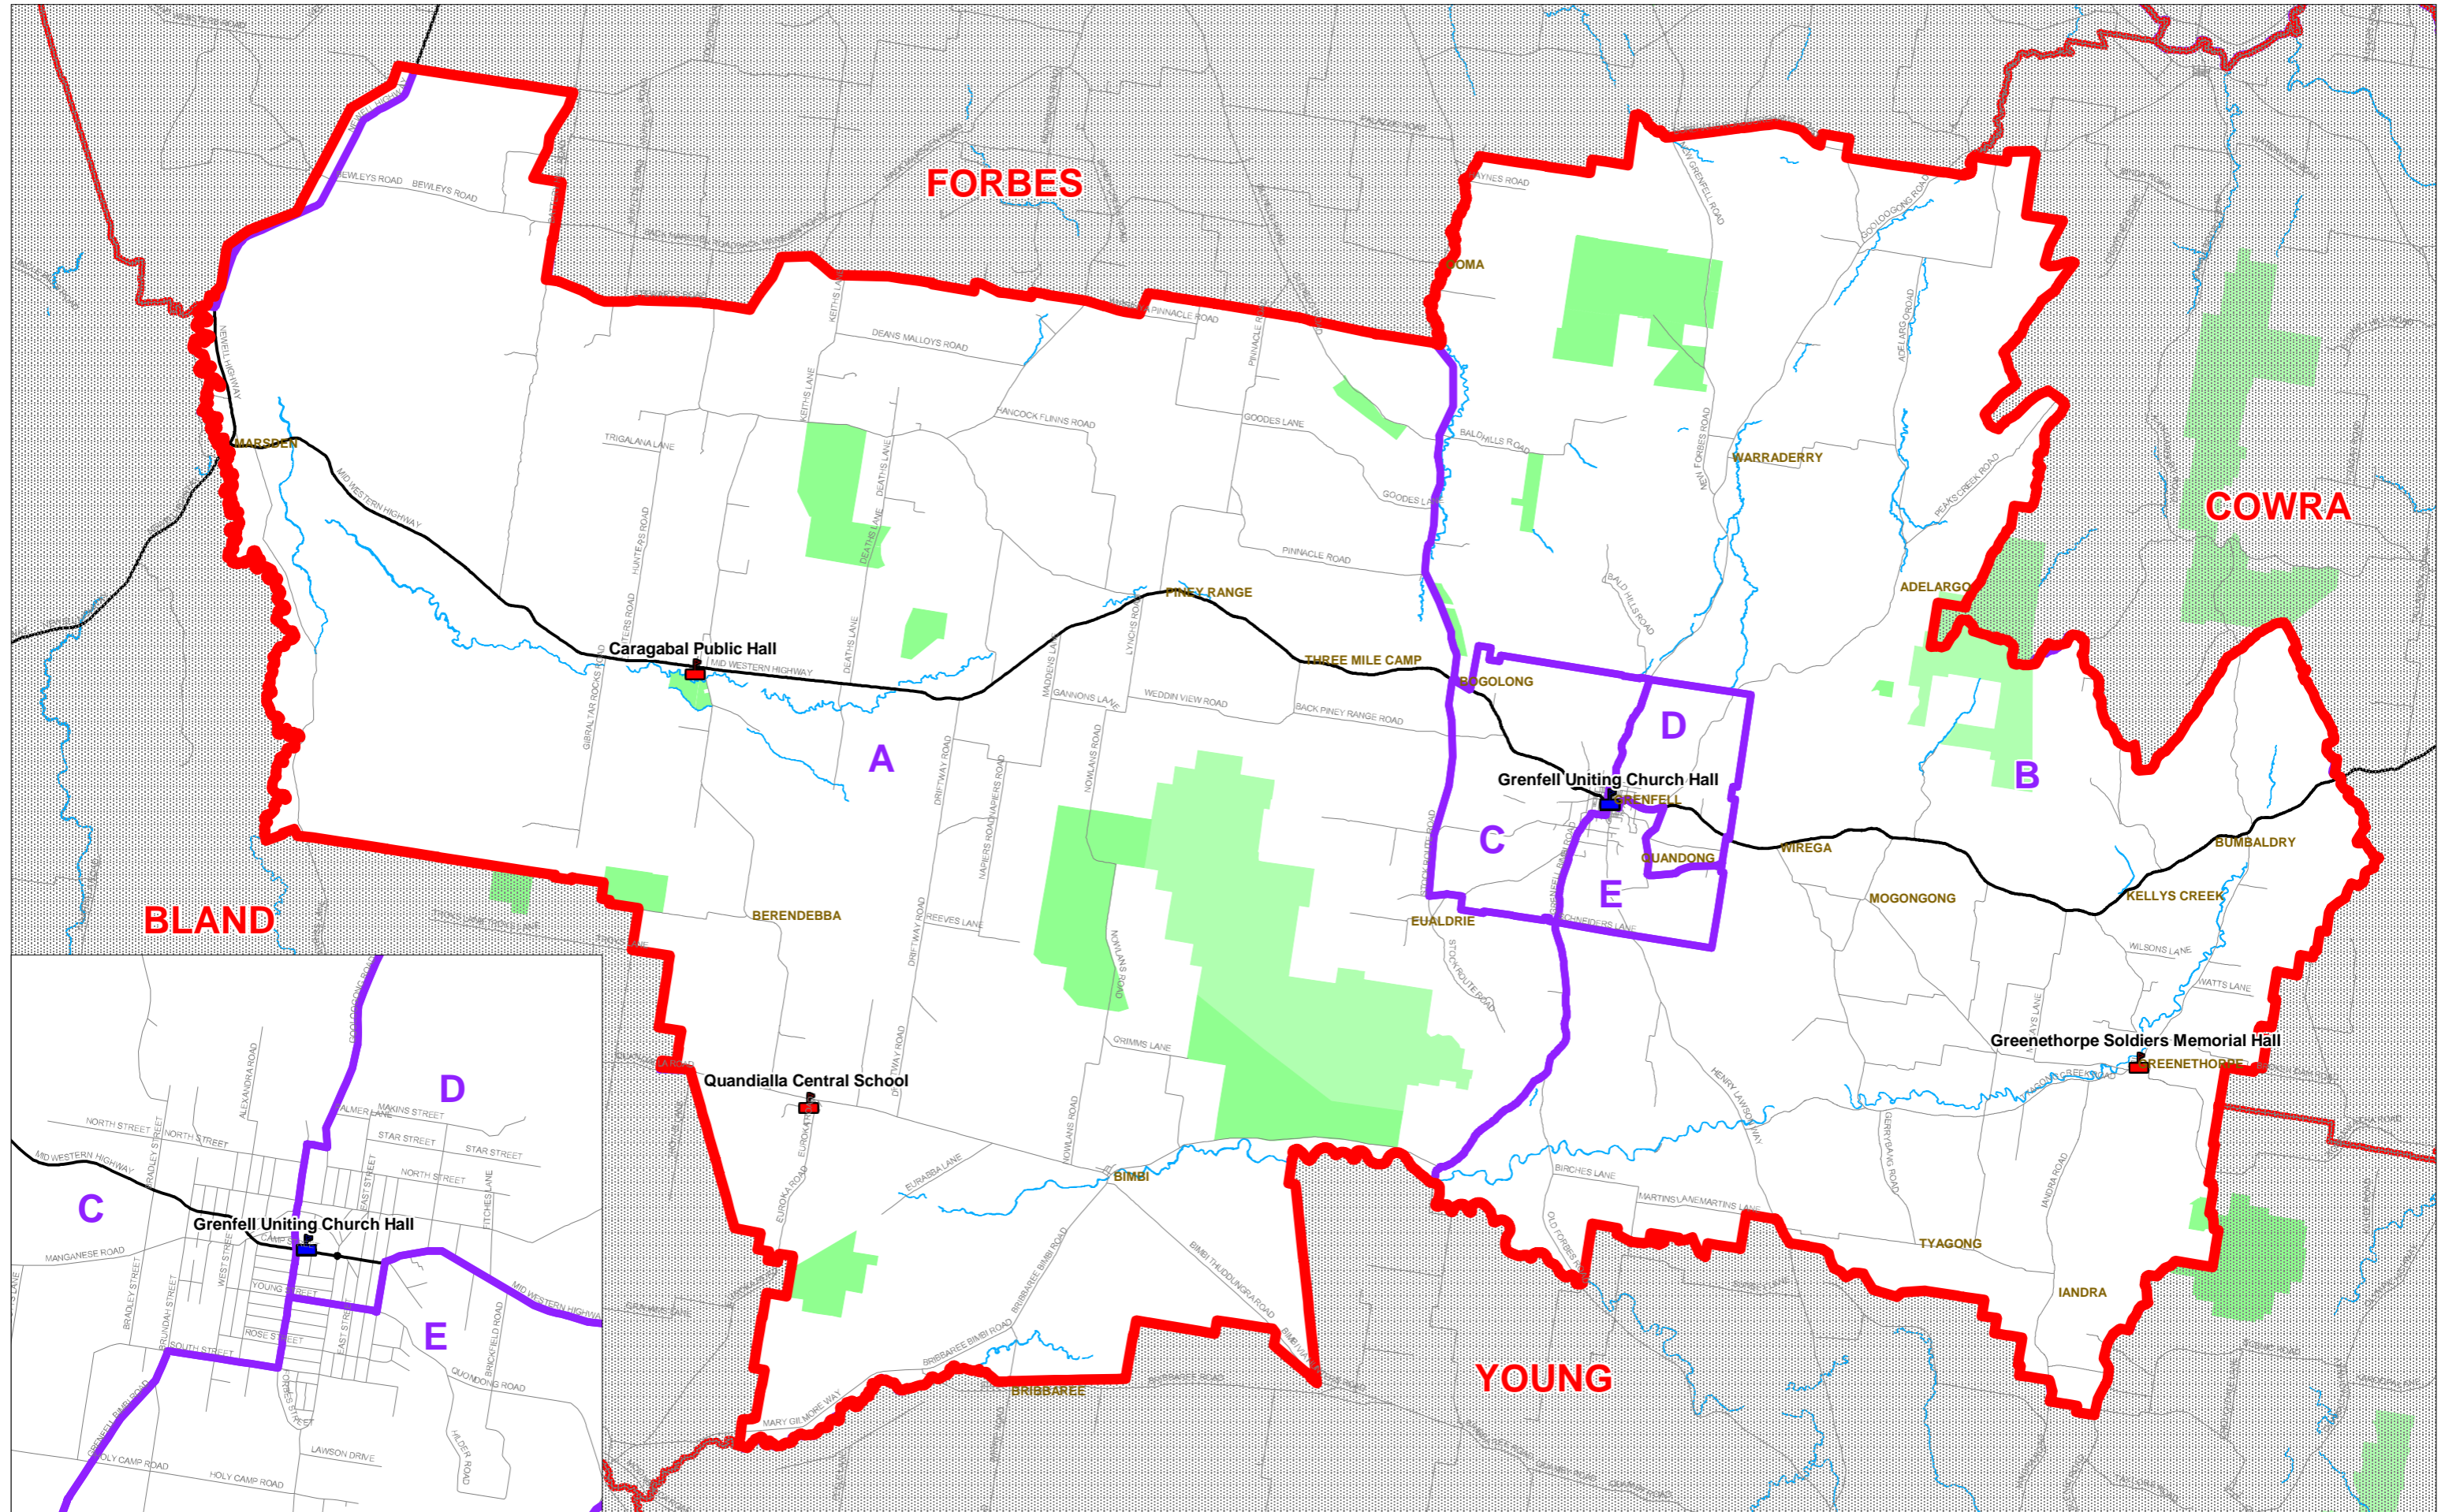

Weddin Local Government Election 2008

Legend

-  Principal Polling Place
-  Polling Place
-  Ward boundary
-  Local Government Boundary