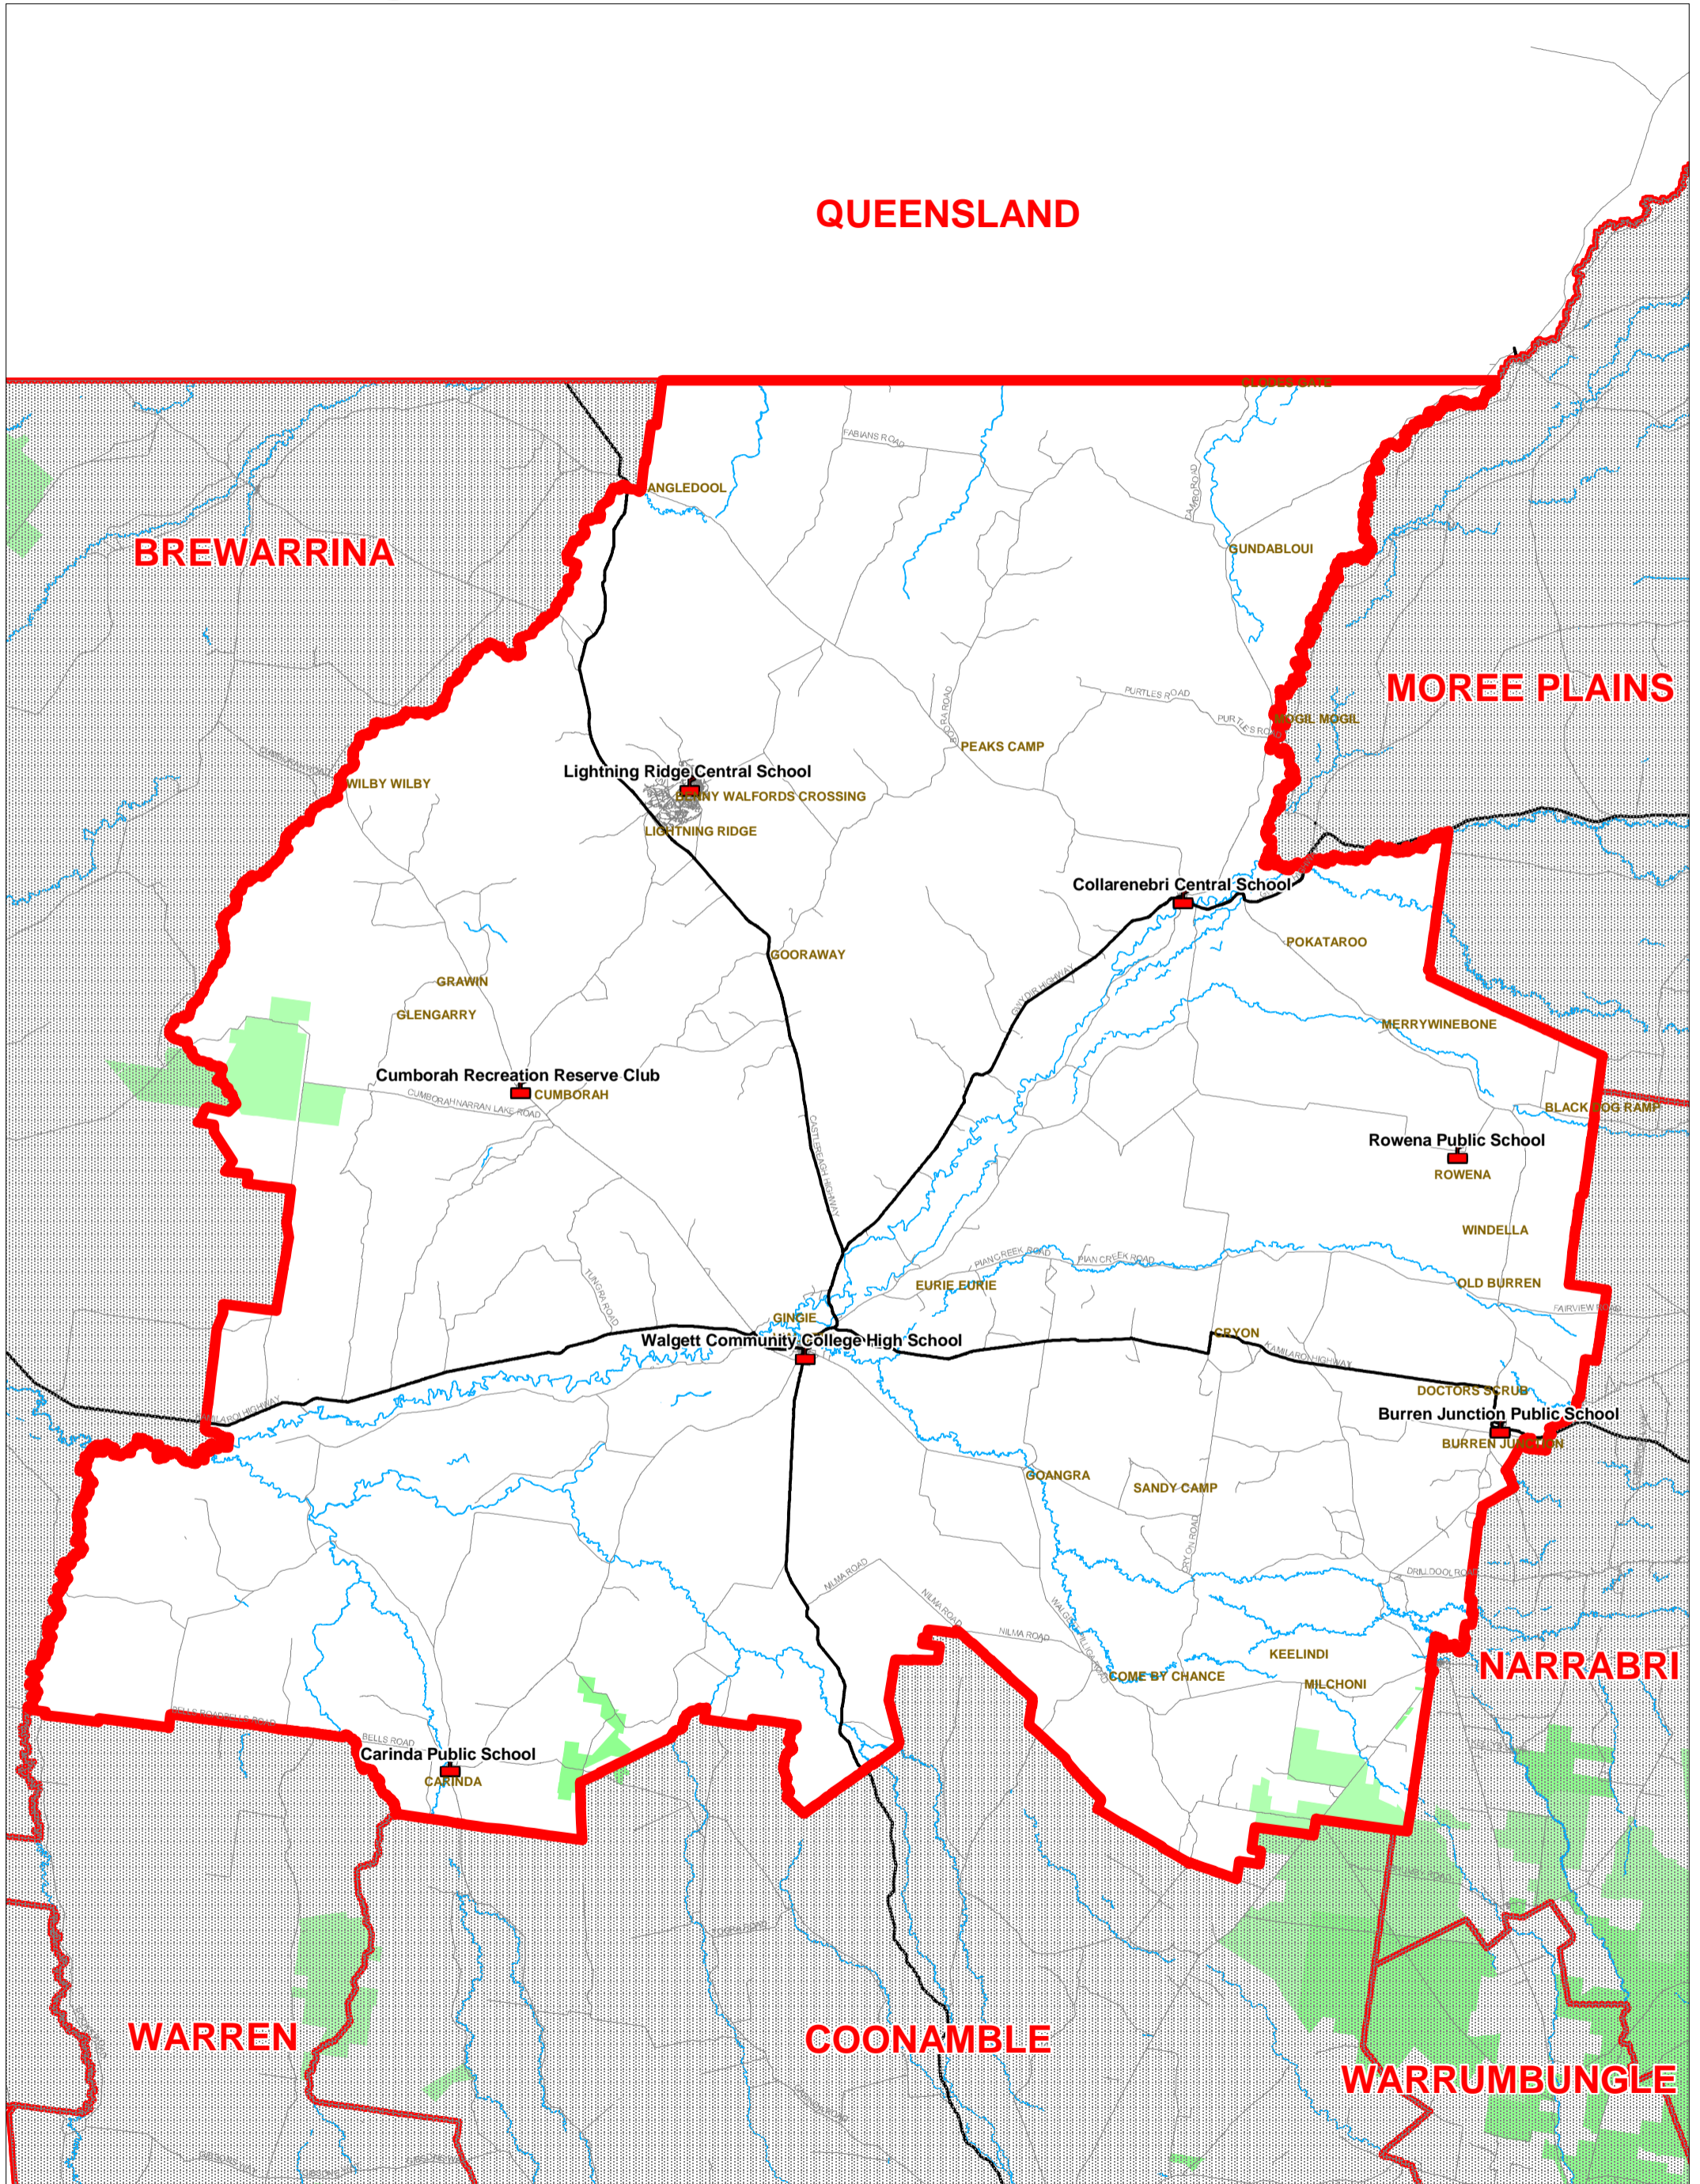

# Walgett Local Government Election 2008

## Legend

Local Government Boundary

Polling Place