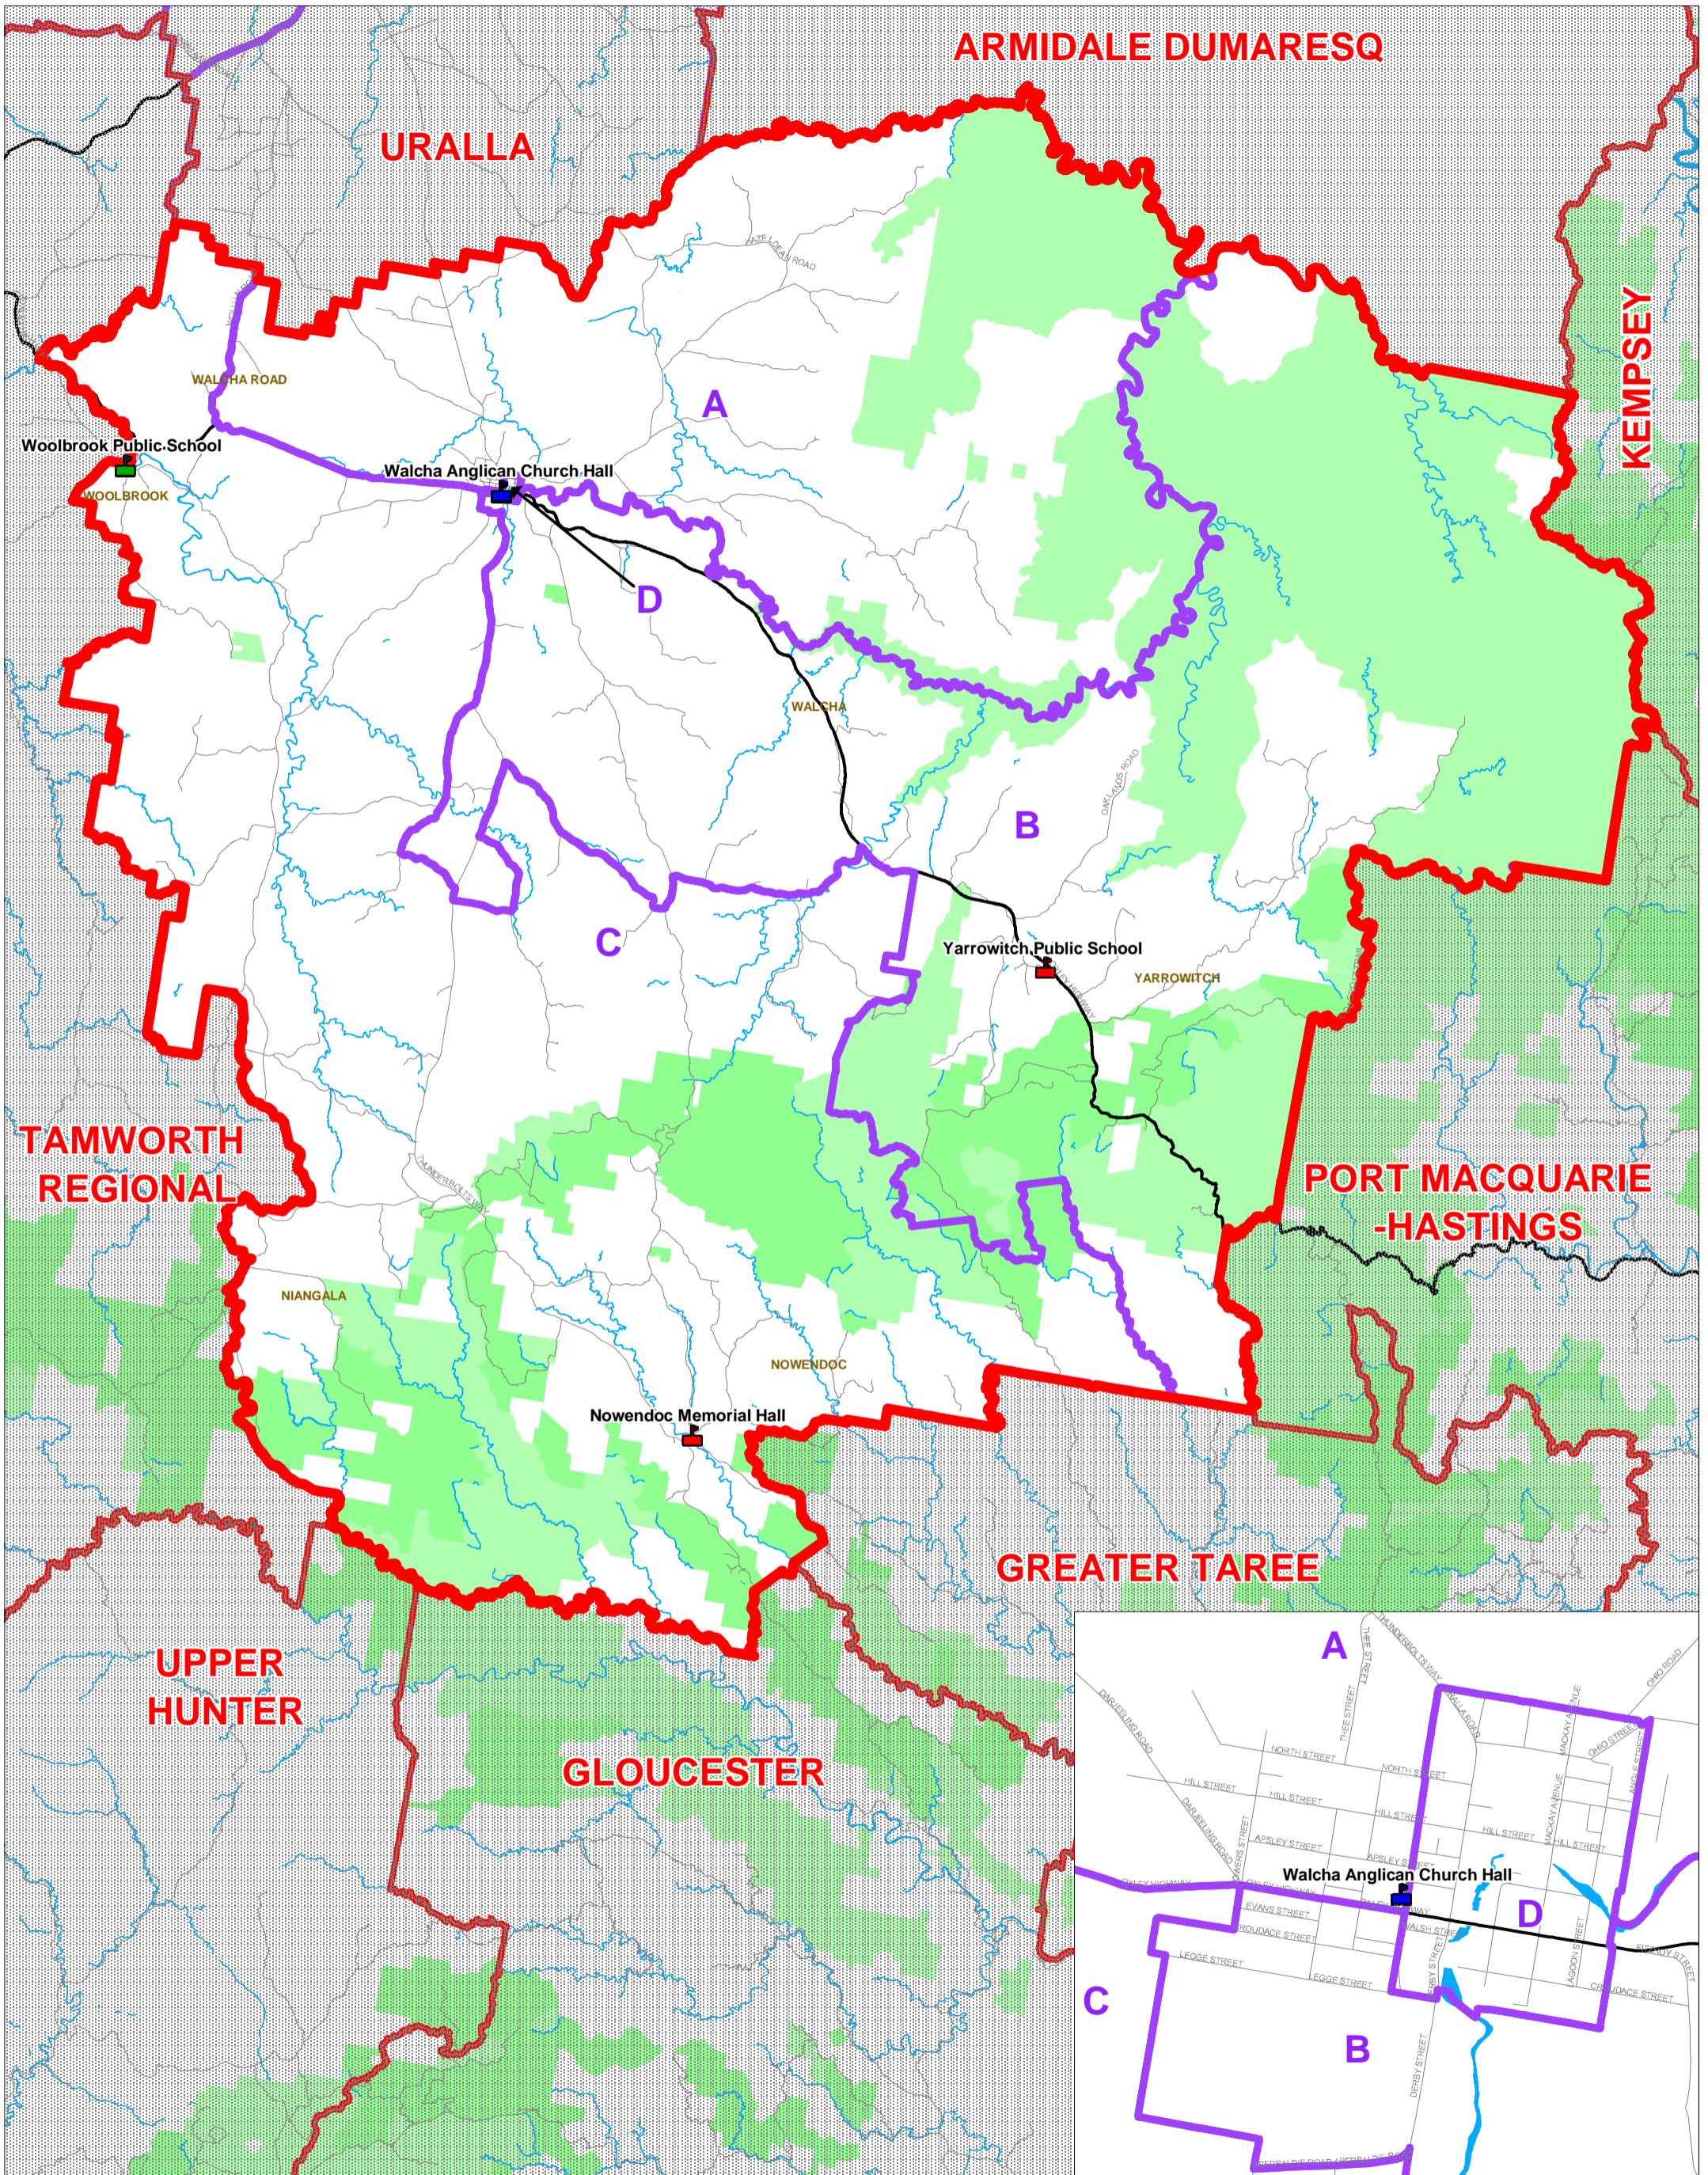

Walcha Local Government Election 2008

Legend

	Principal Polling Place		Multi Ward or Multi Council Polling Place		Polling Place
	Ward boundary		Local Government Boundary		