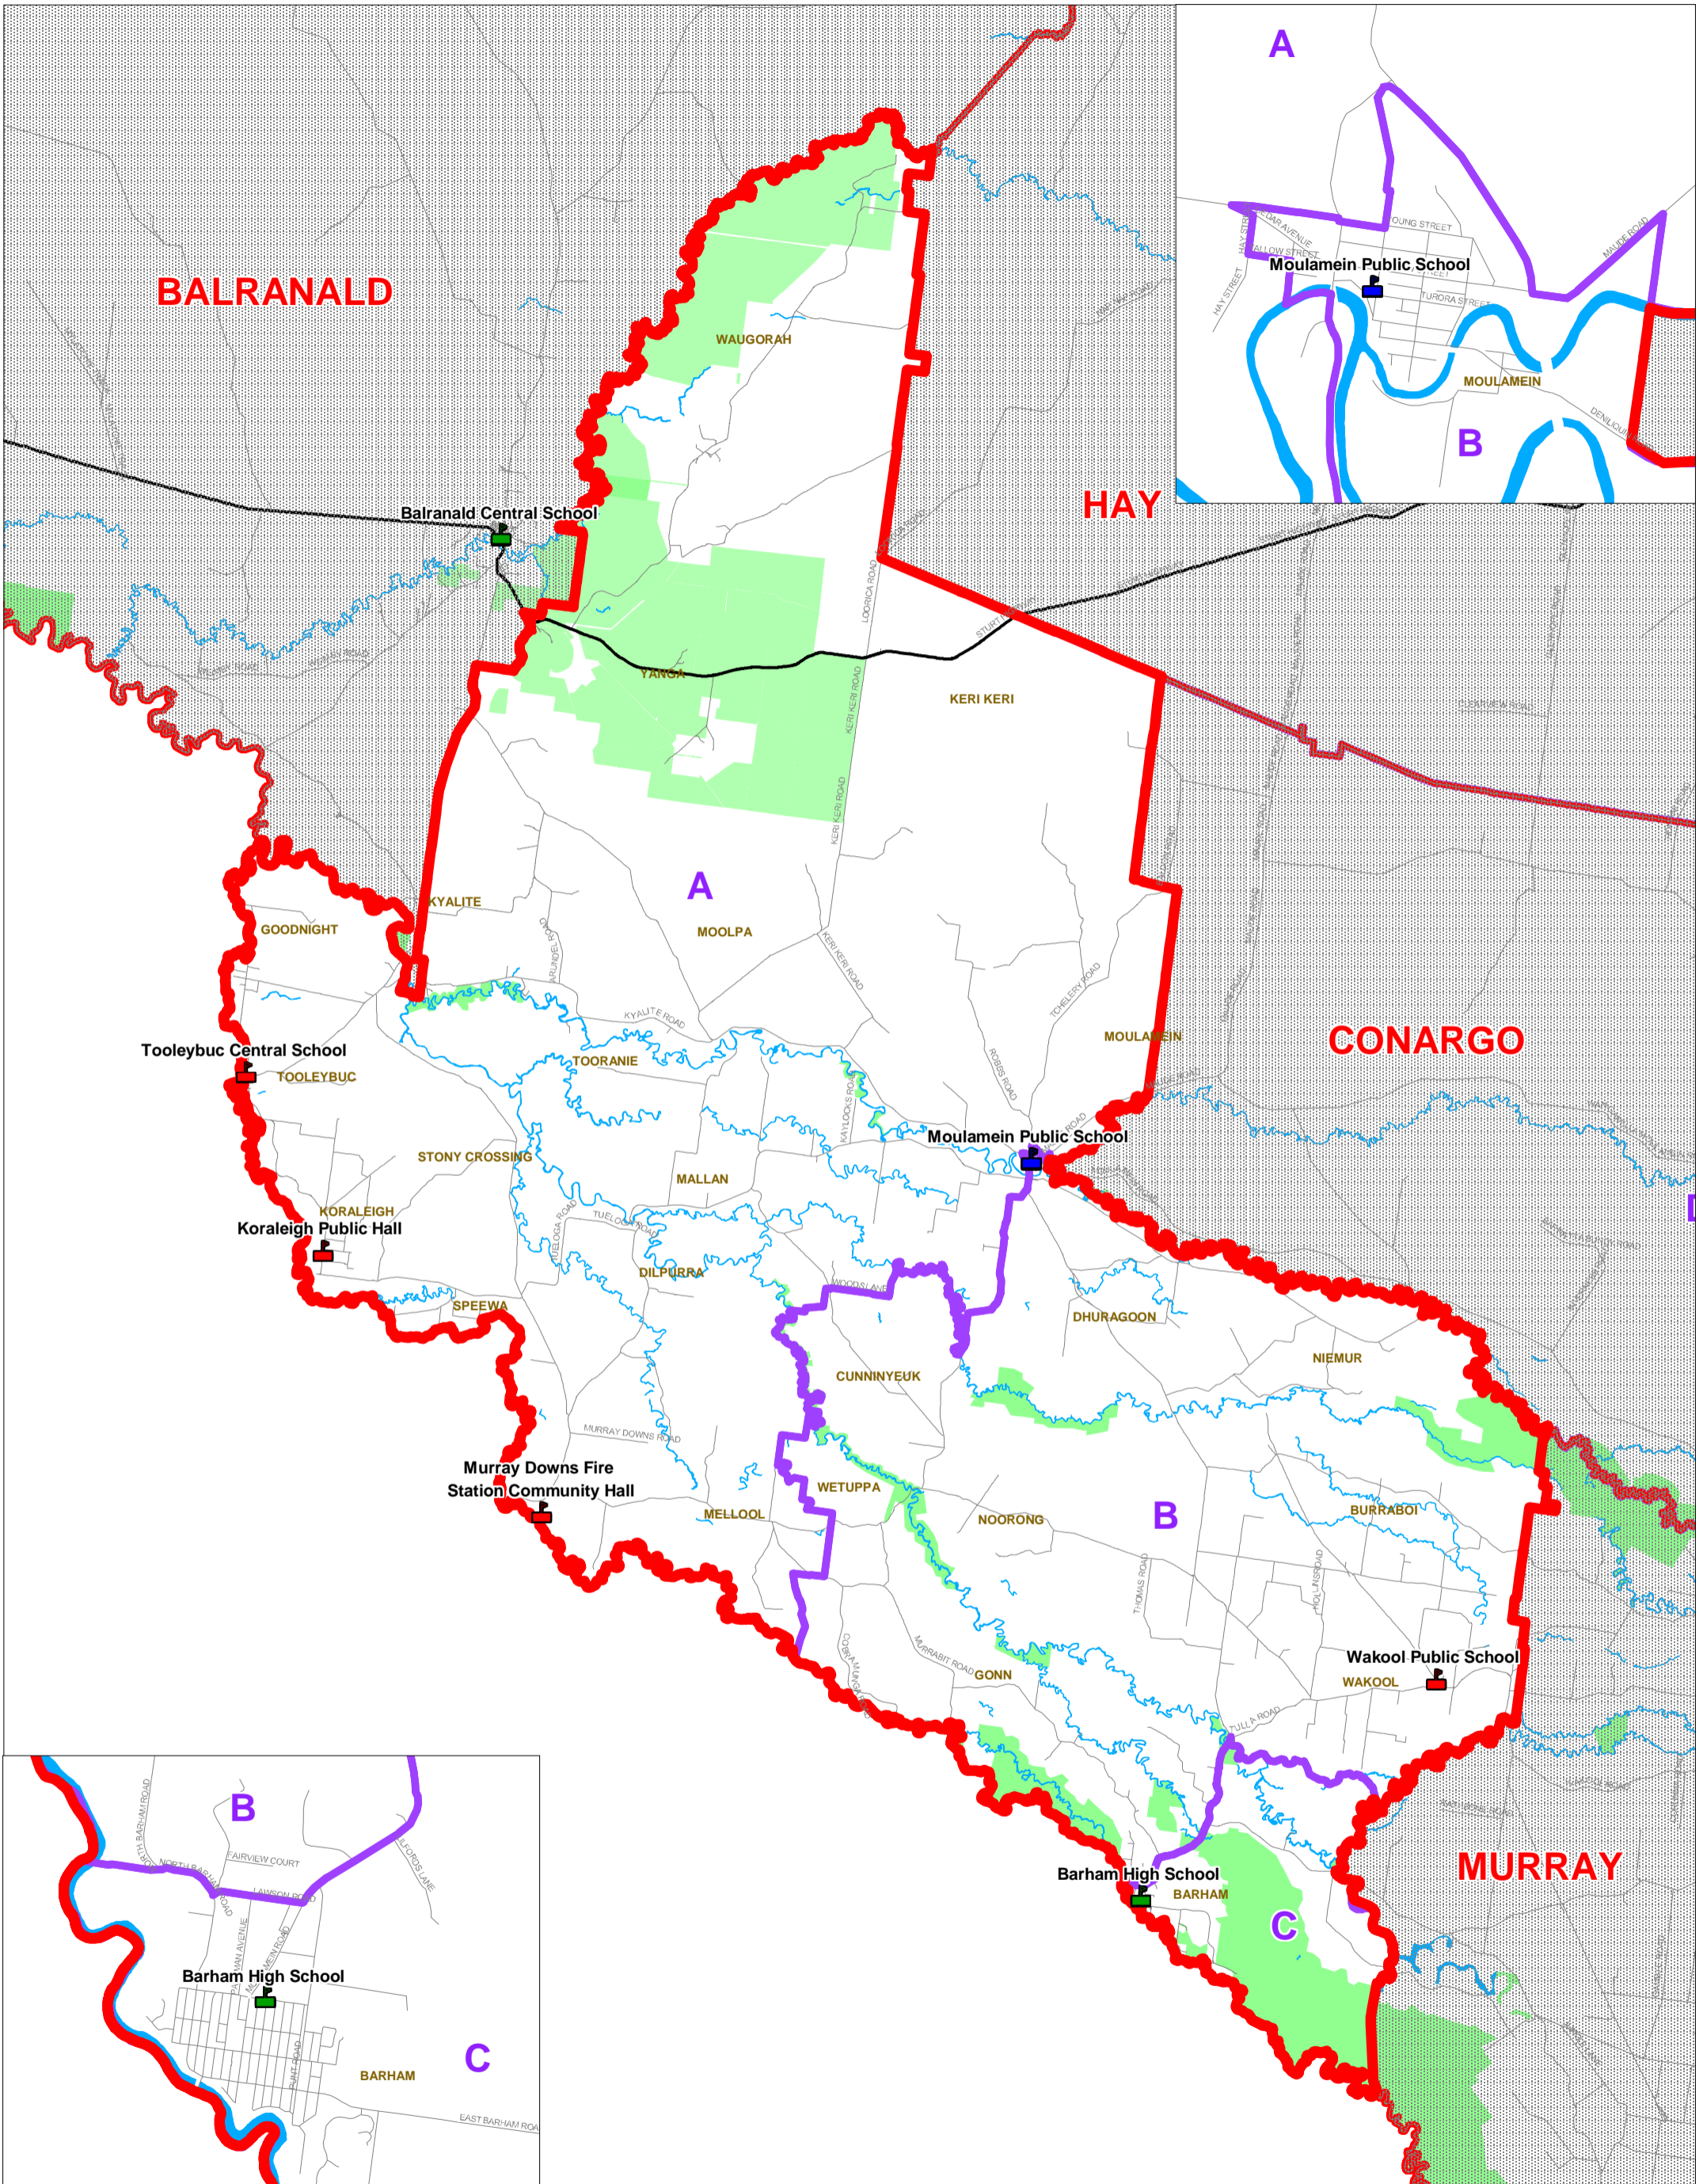

# Wakool Local Government Election 2008

## Legend

	Principal Polling Place		Multi Ward or Multi Council Polling Place		Polling Place
	Ward boundary		Local Government Boundary		