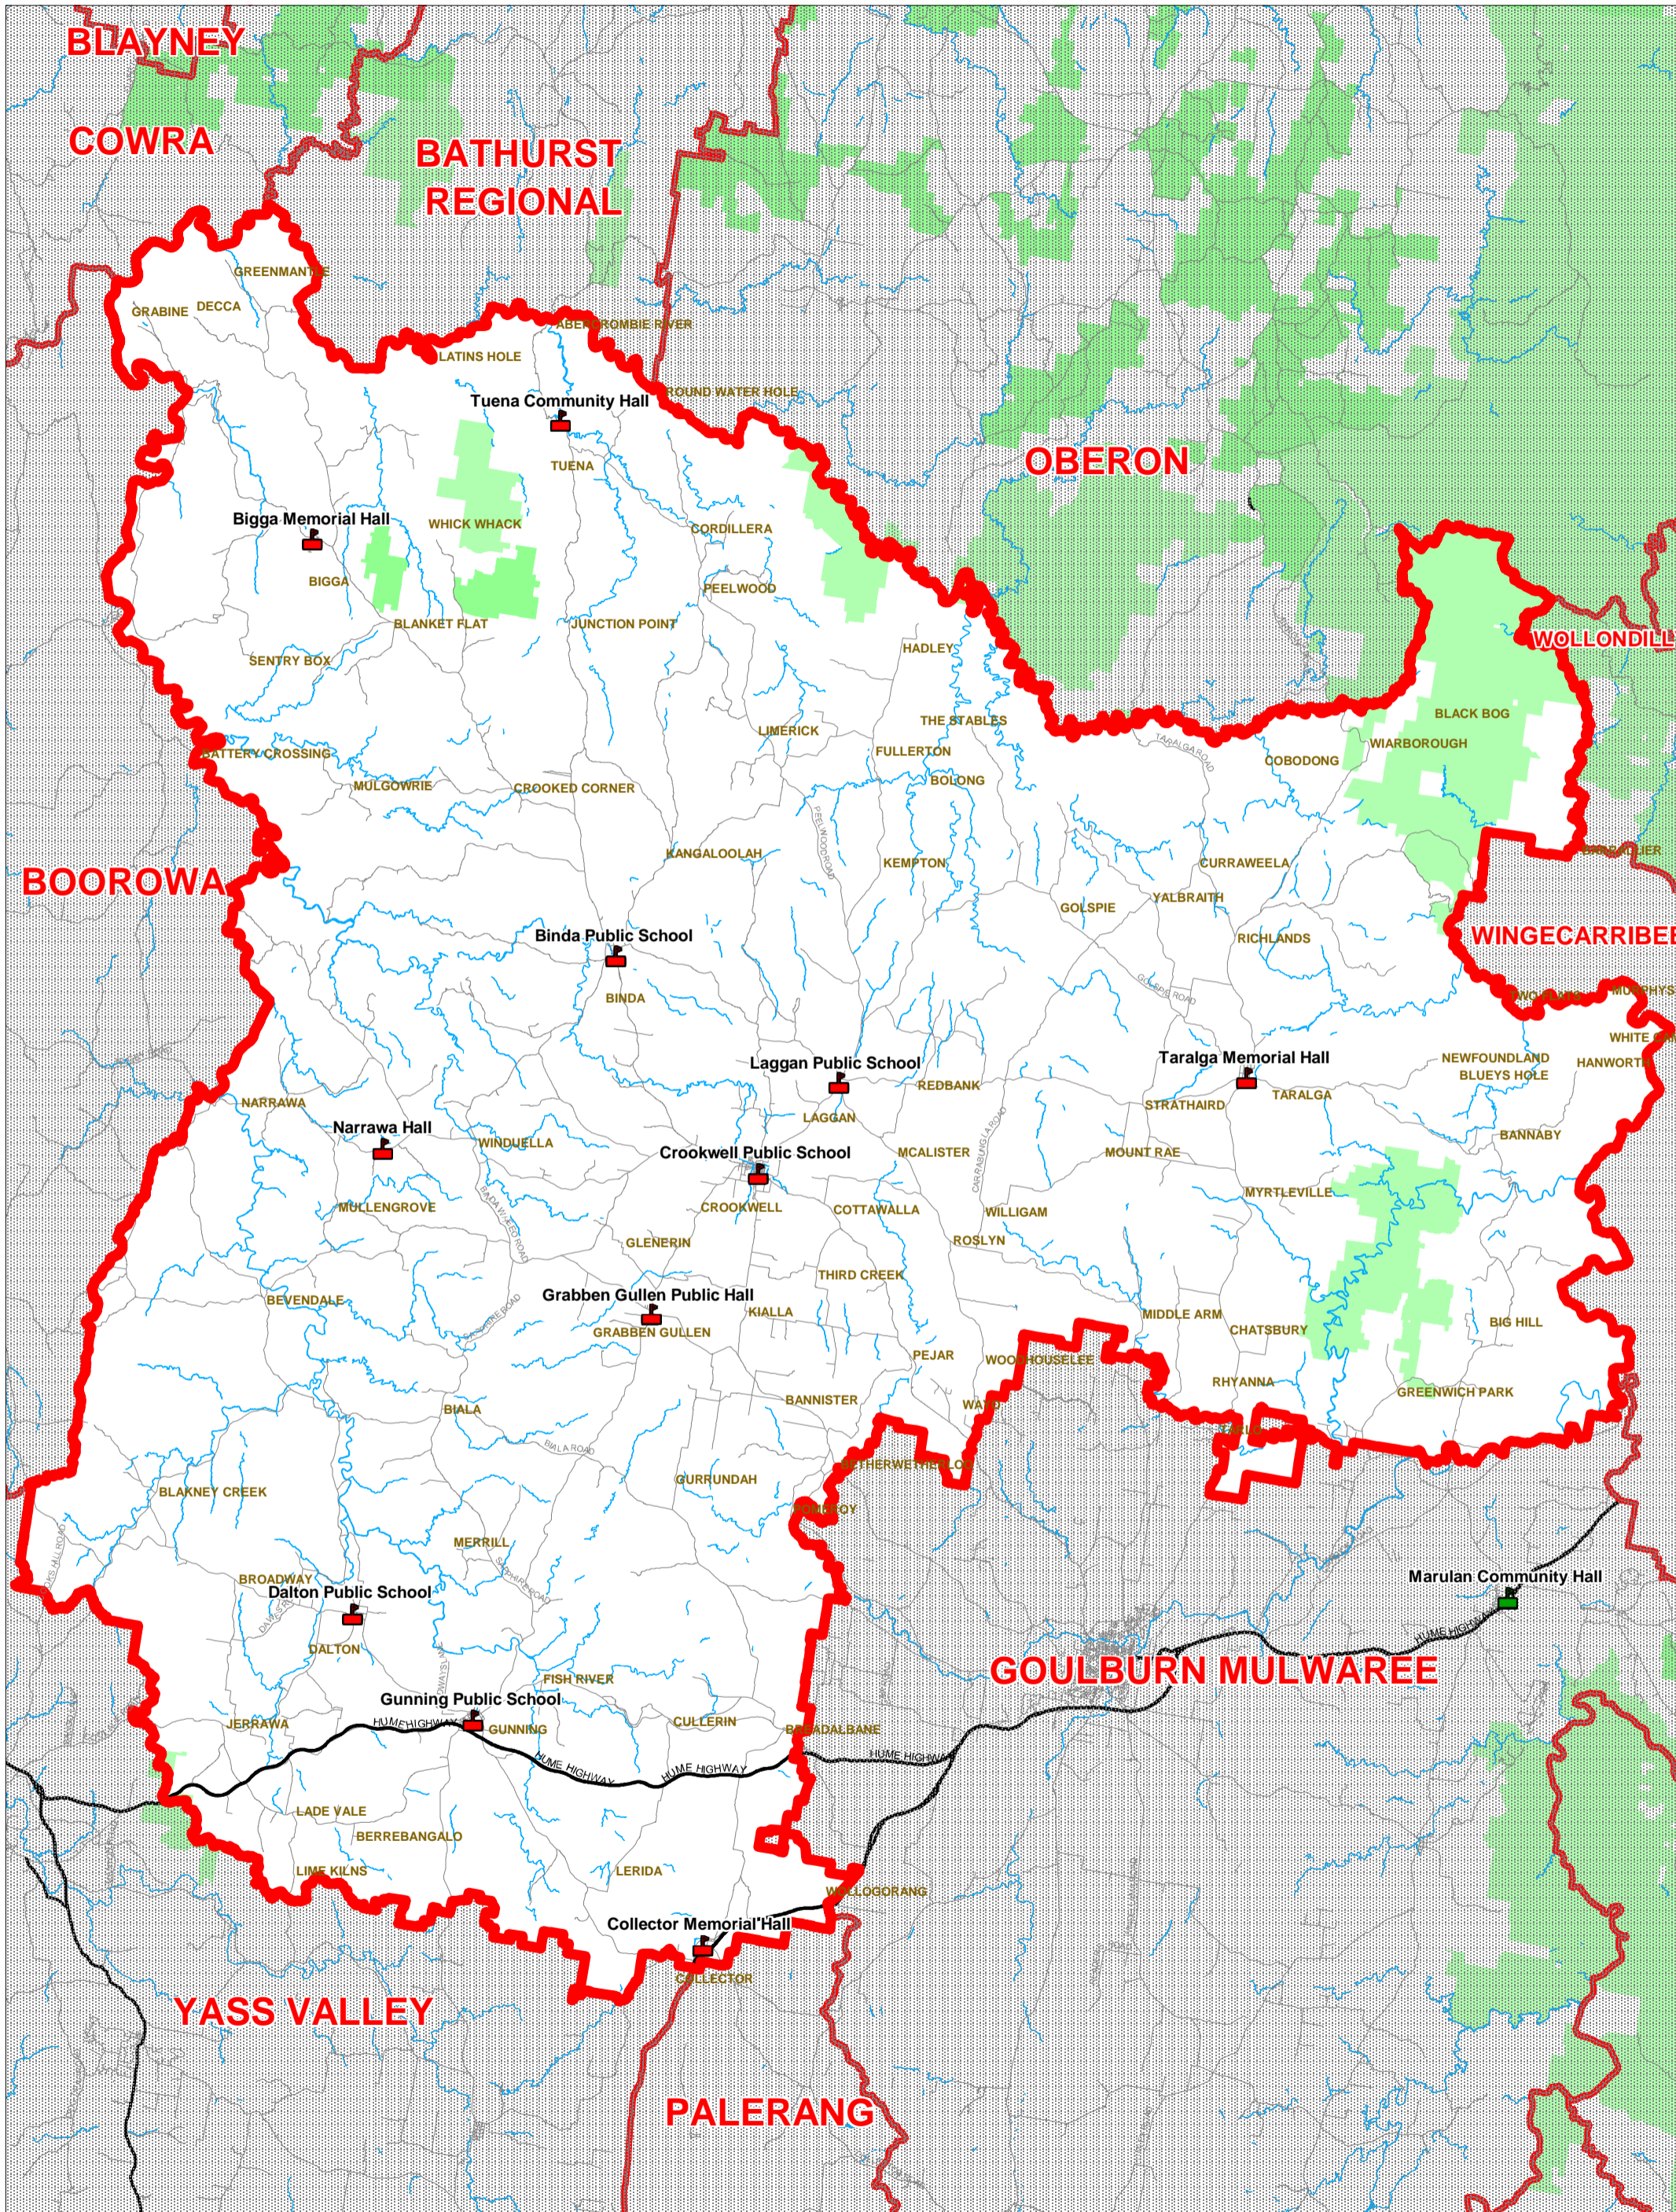

# Upper Lachlan Local Government Election 2008

## Legend

	Polling Place		Multi Council Polling Place		Local Government Boundary
--	---------------	---	-----------------------------	---	---------------------------