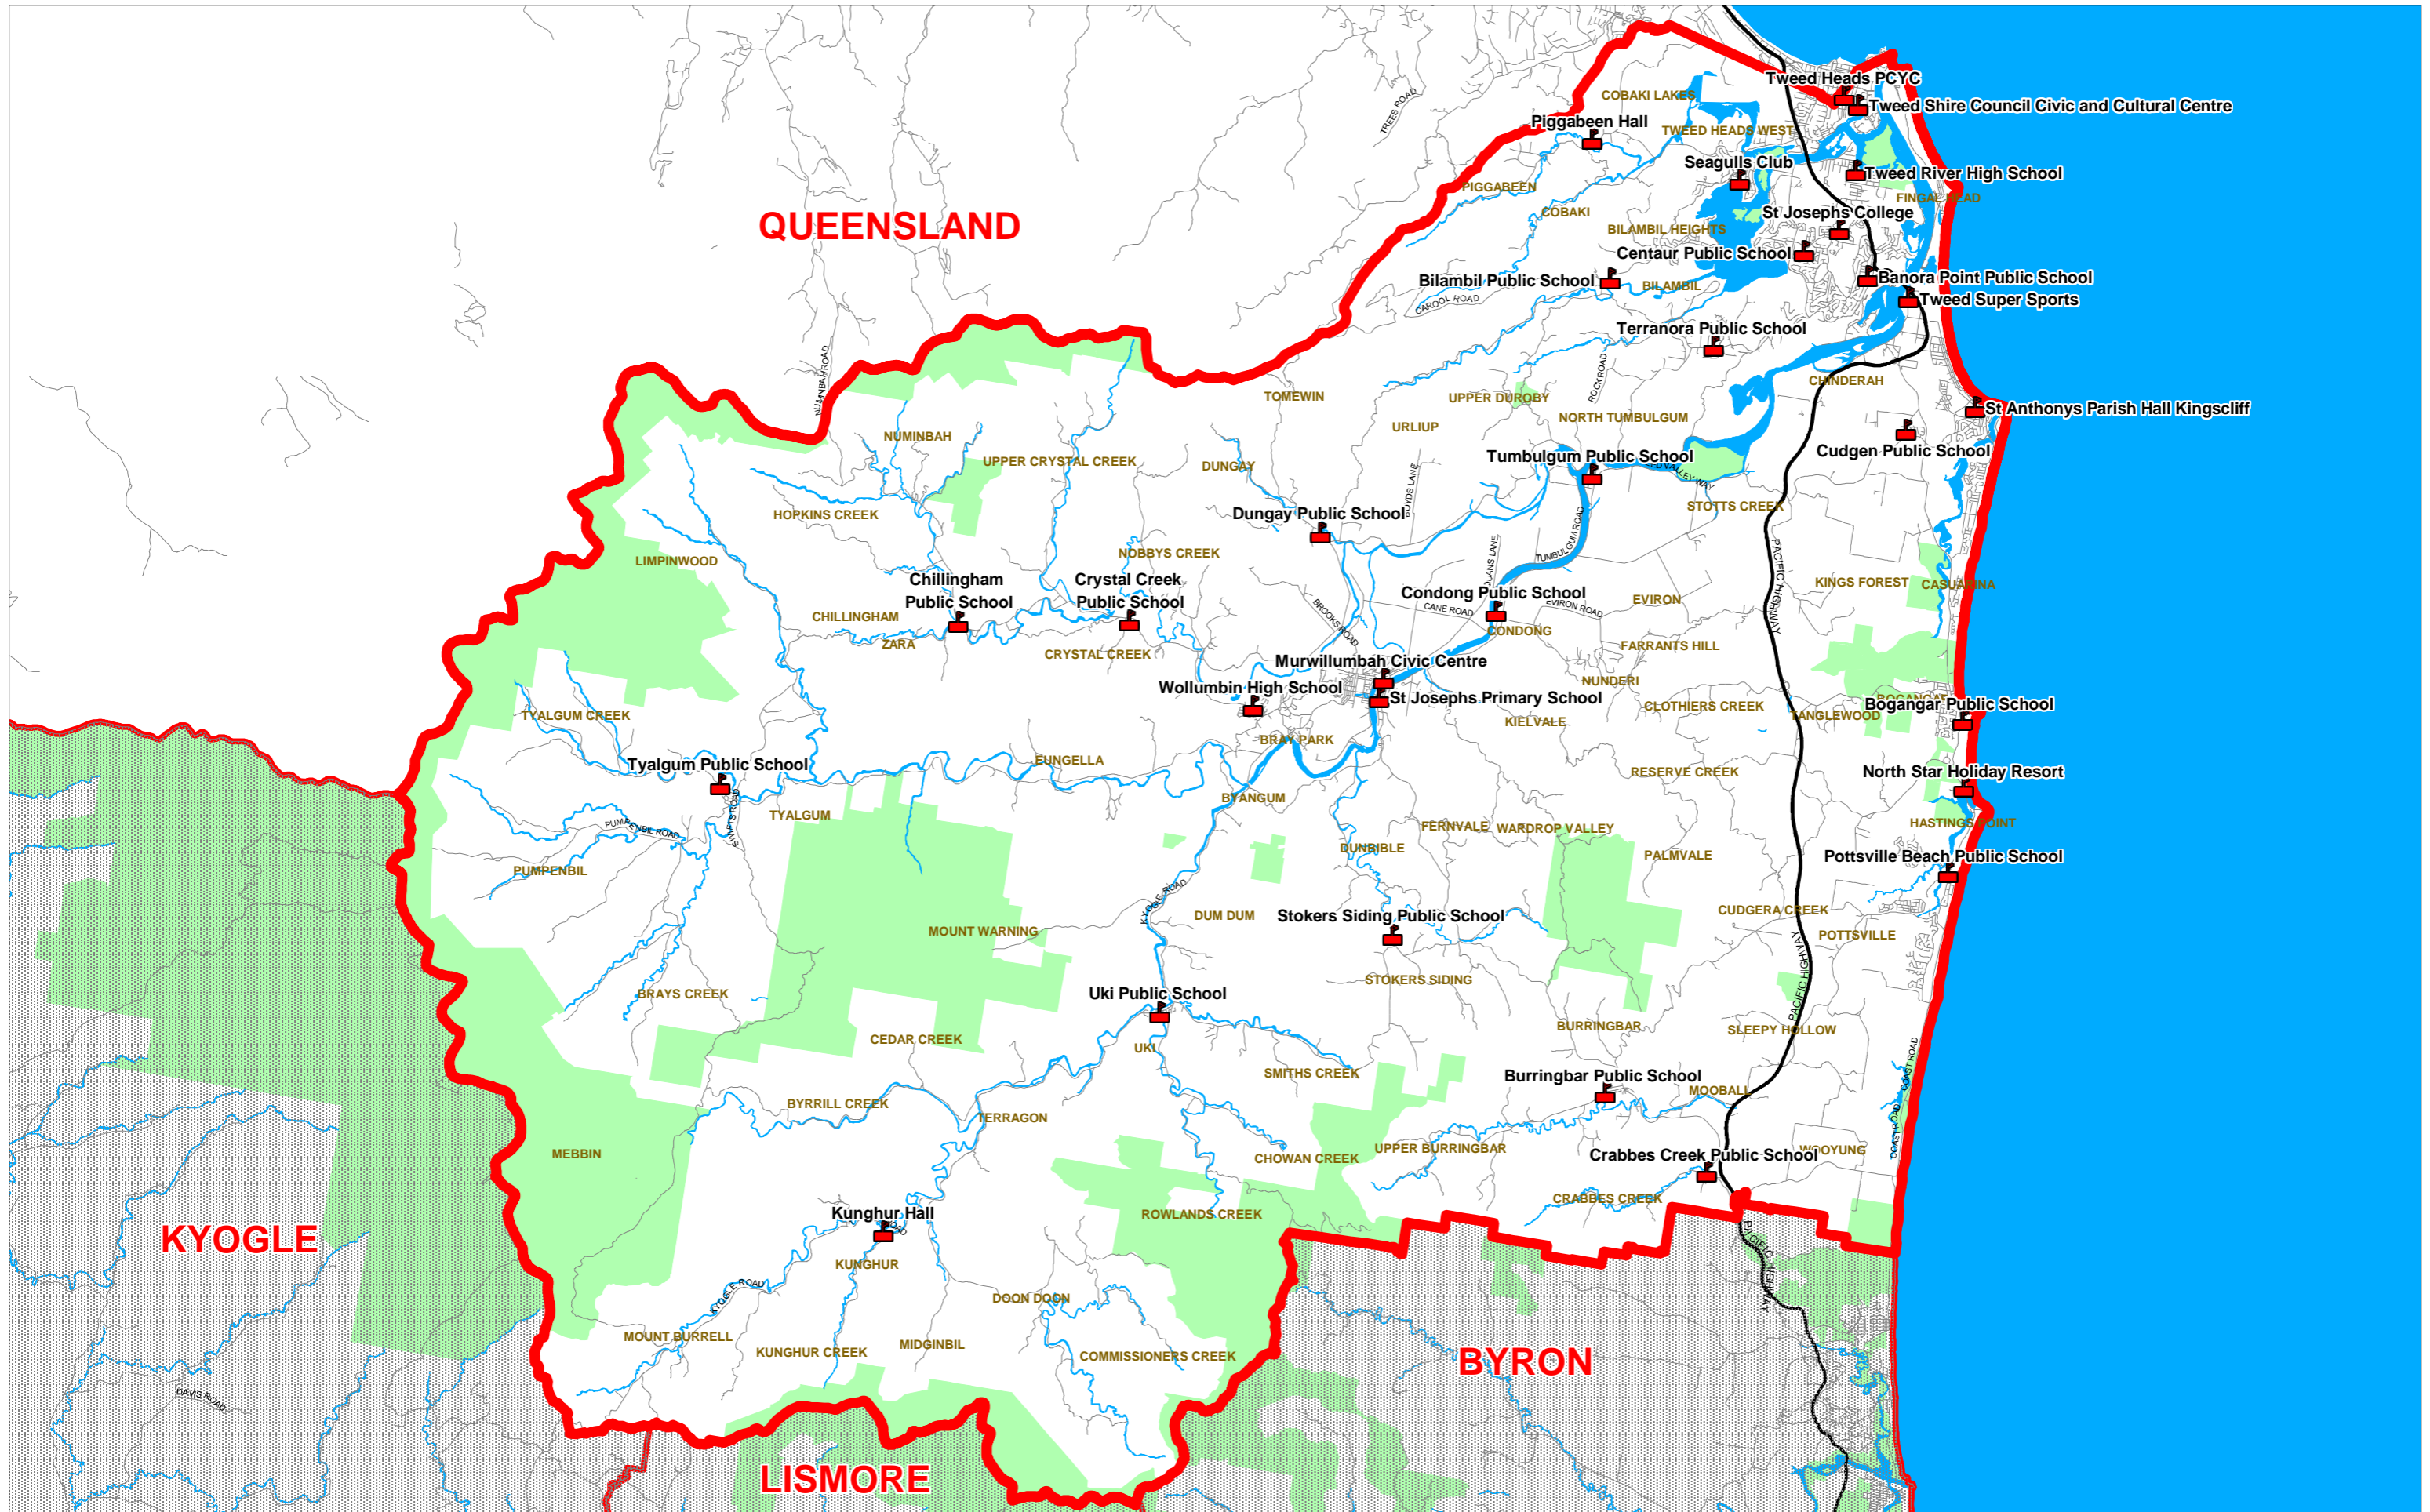

# Tweed Local Government Election 2008

**Legend**

-  Polling Place
-  Local Government Boundary