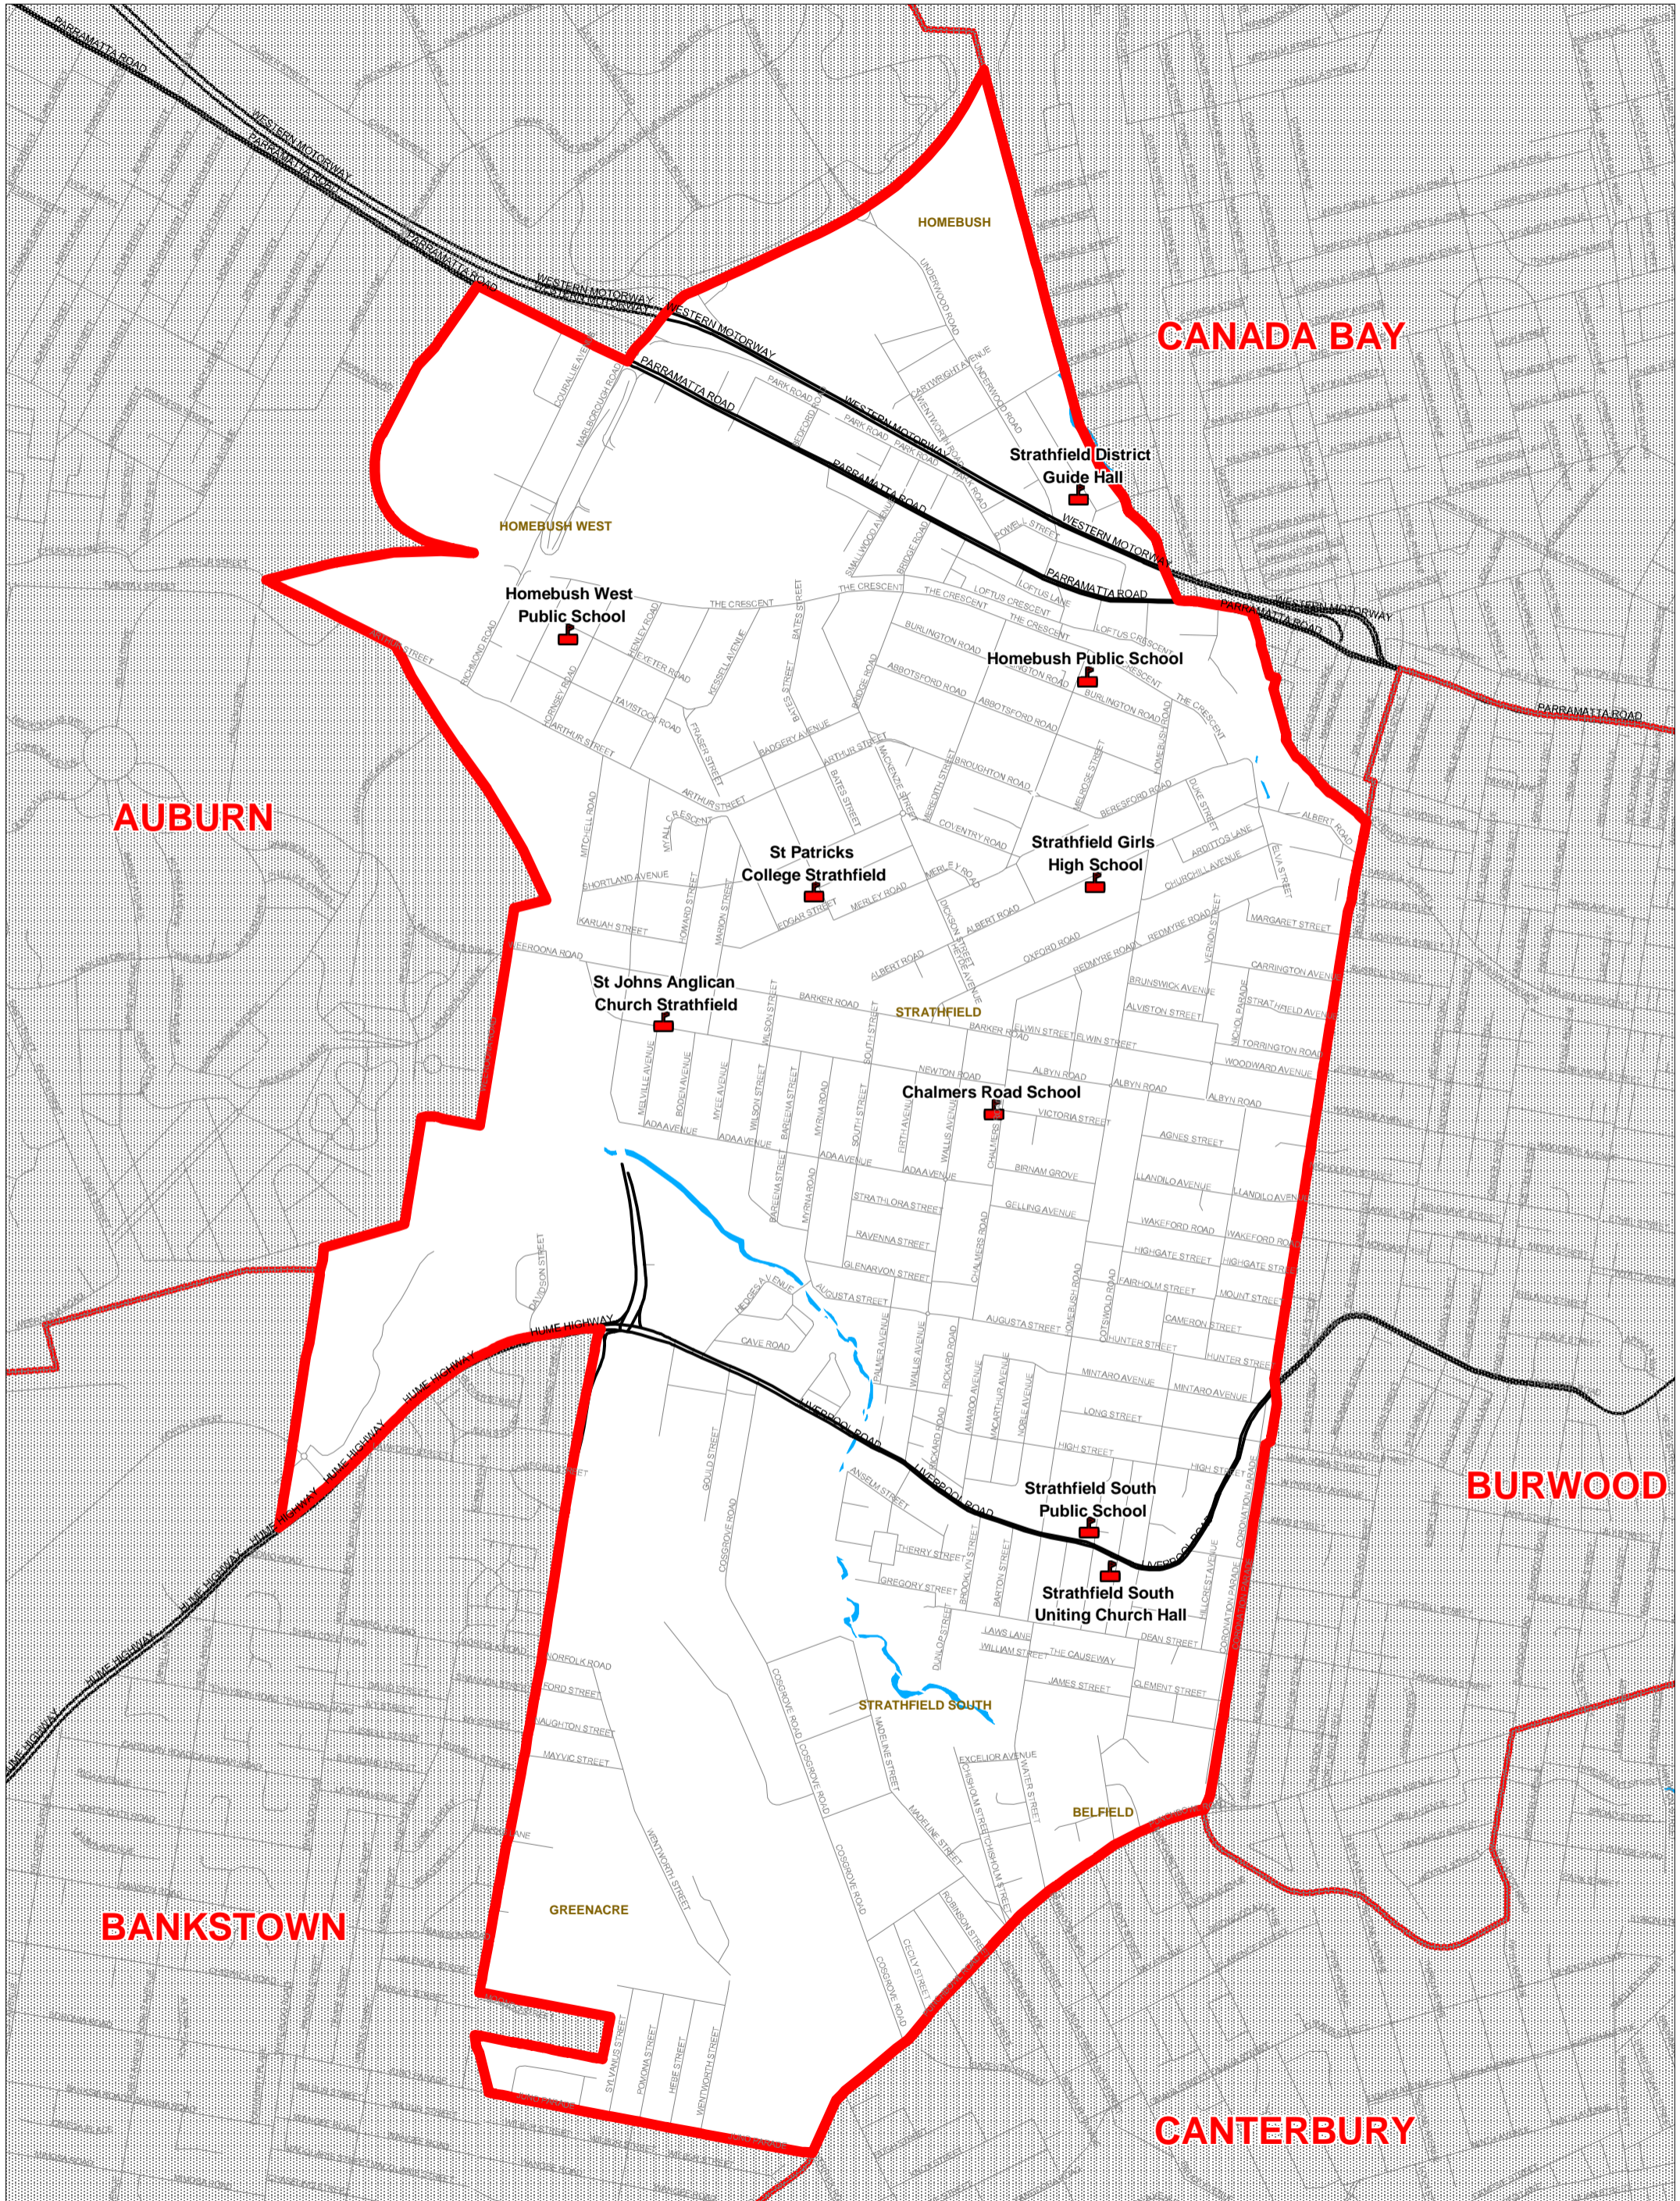

Strathfield Local Government Election 2008

Legend

-  Polling Place
-  Local Government Boundary