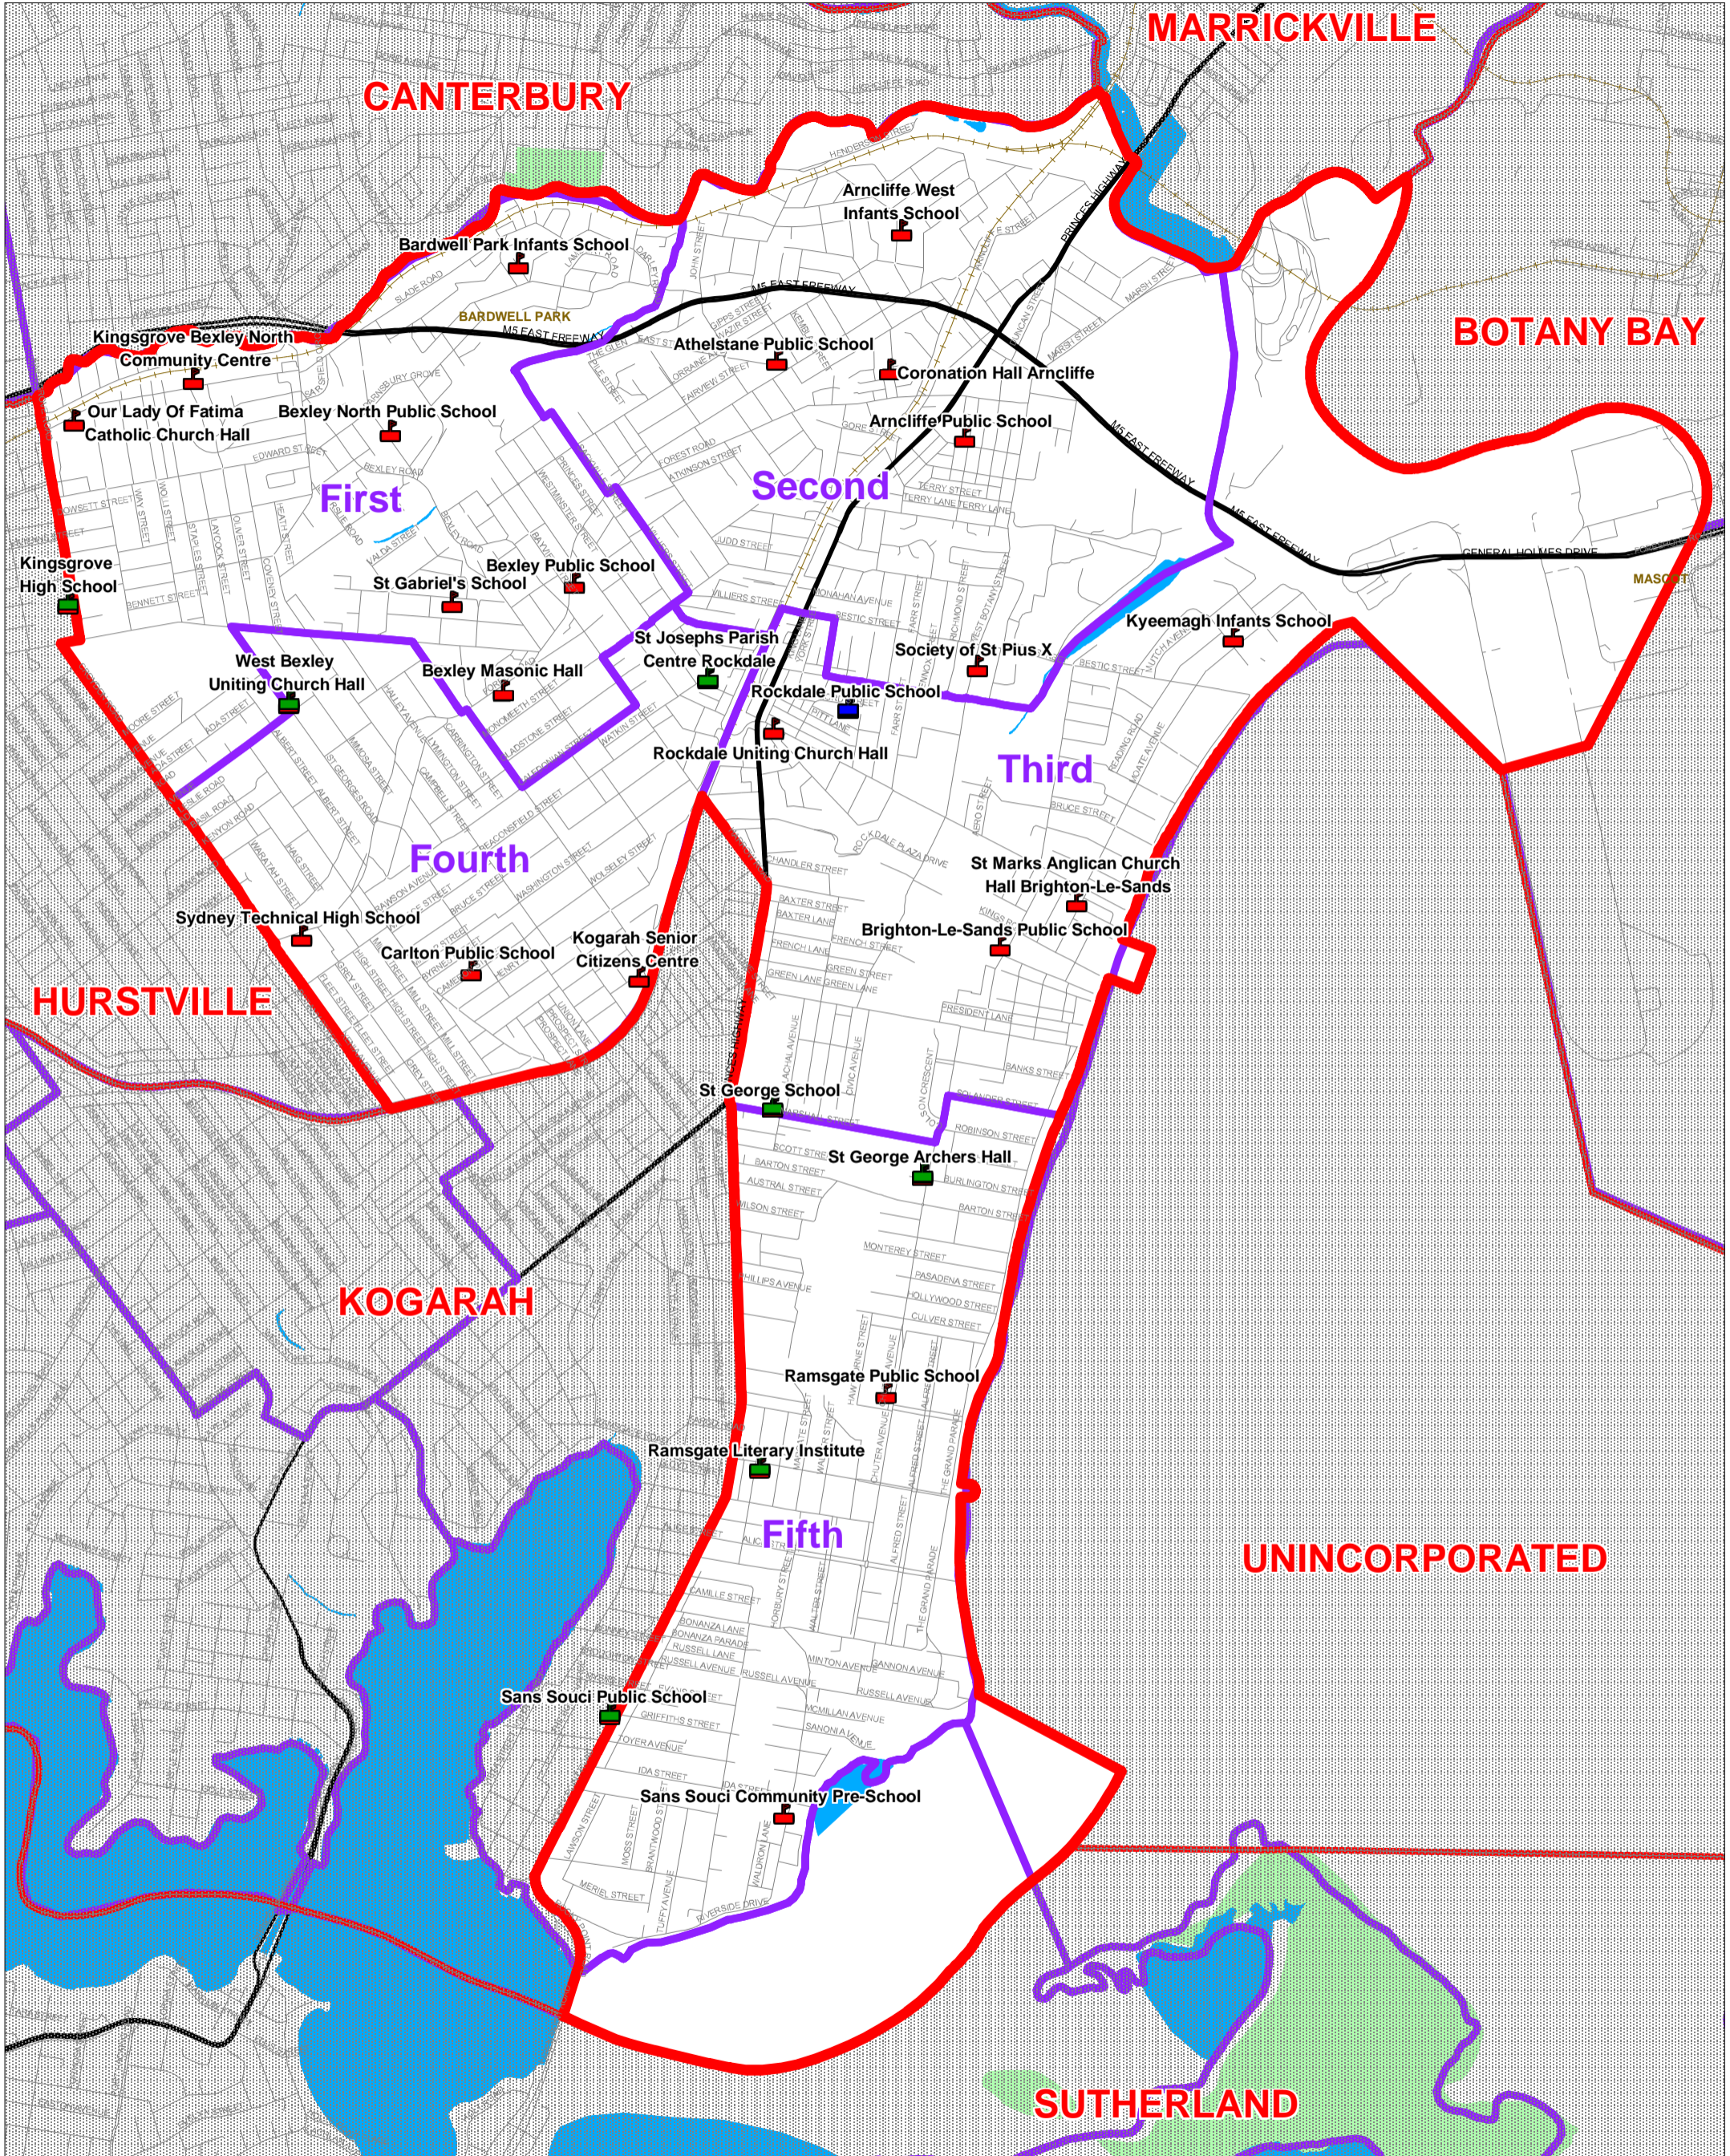

Rockdale Local Government Election 2008

Legend

	Principal Polling Place		Multi-Council or Multi-Ward Polling Place		Polling Place
	Local Government Boundary		Ward Boundary		