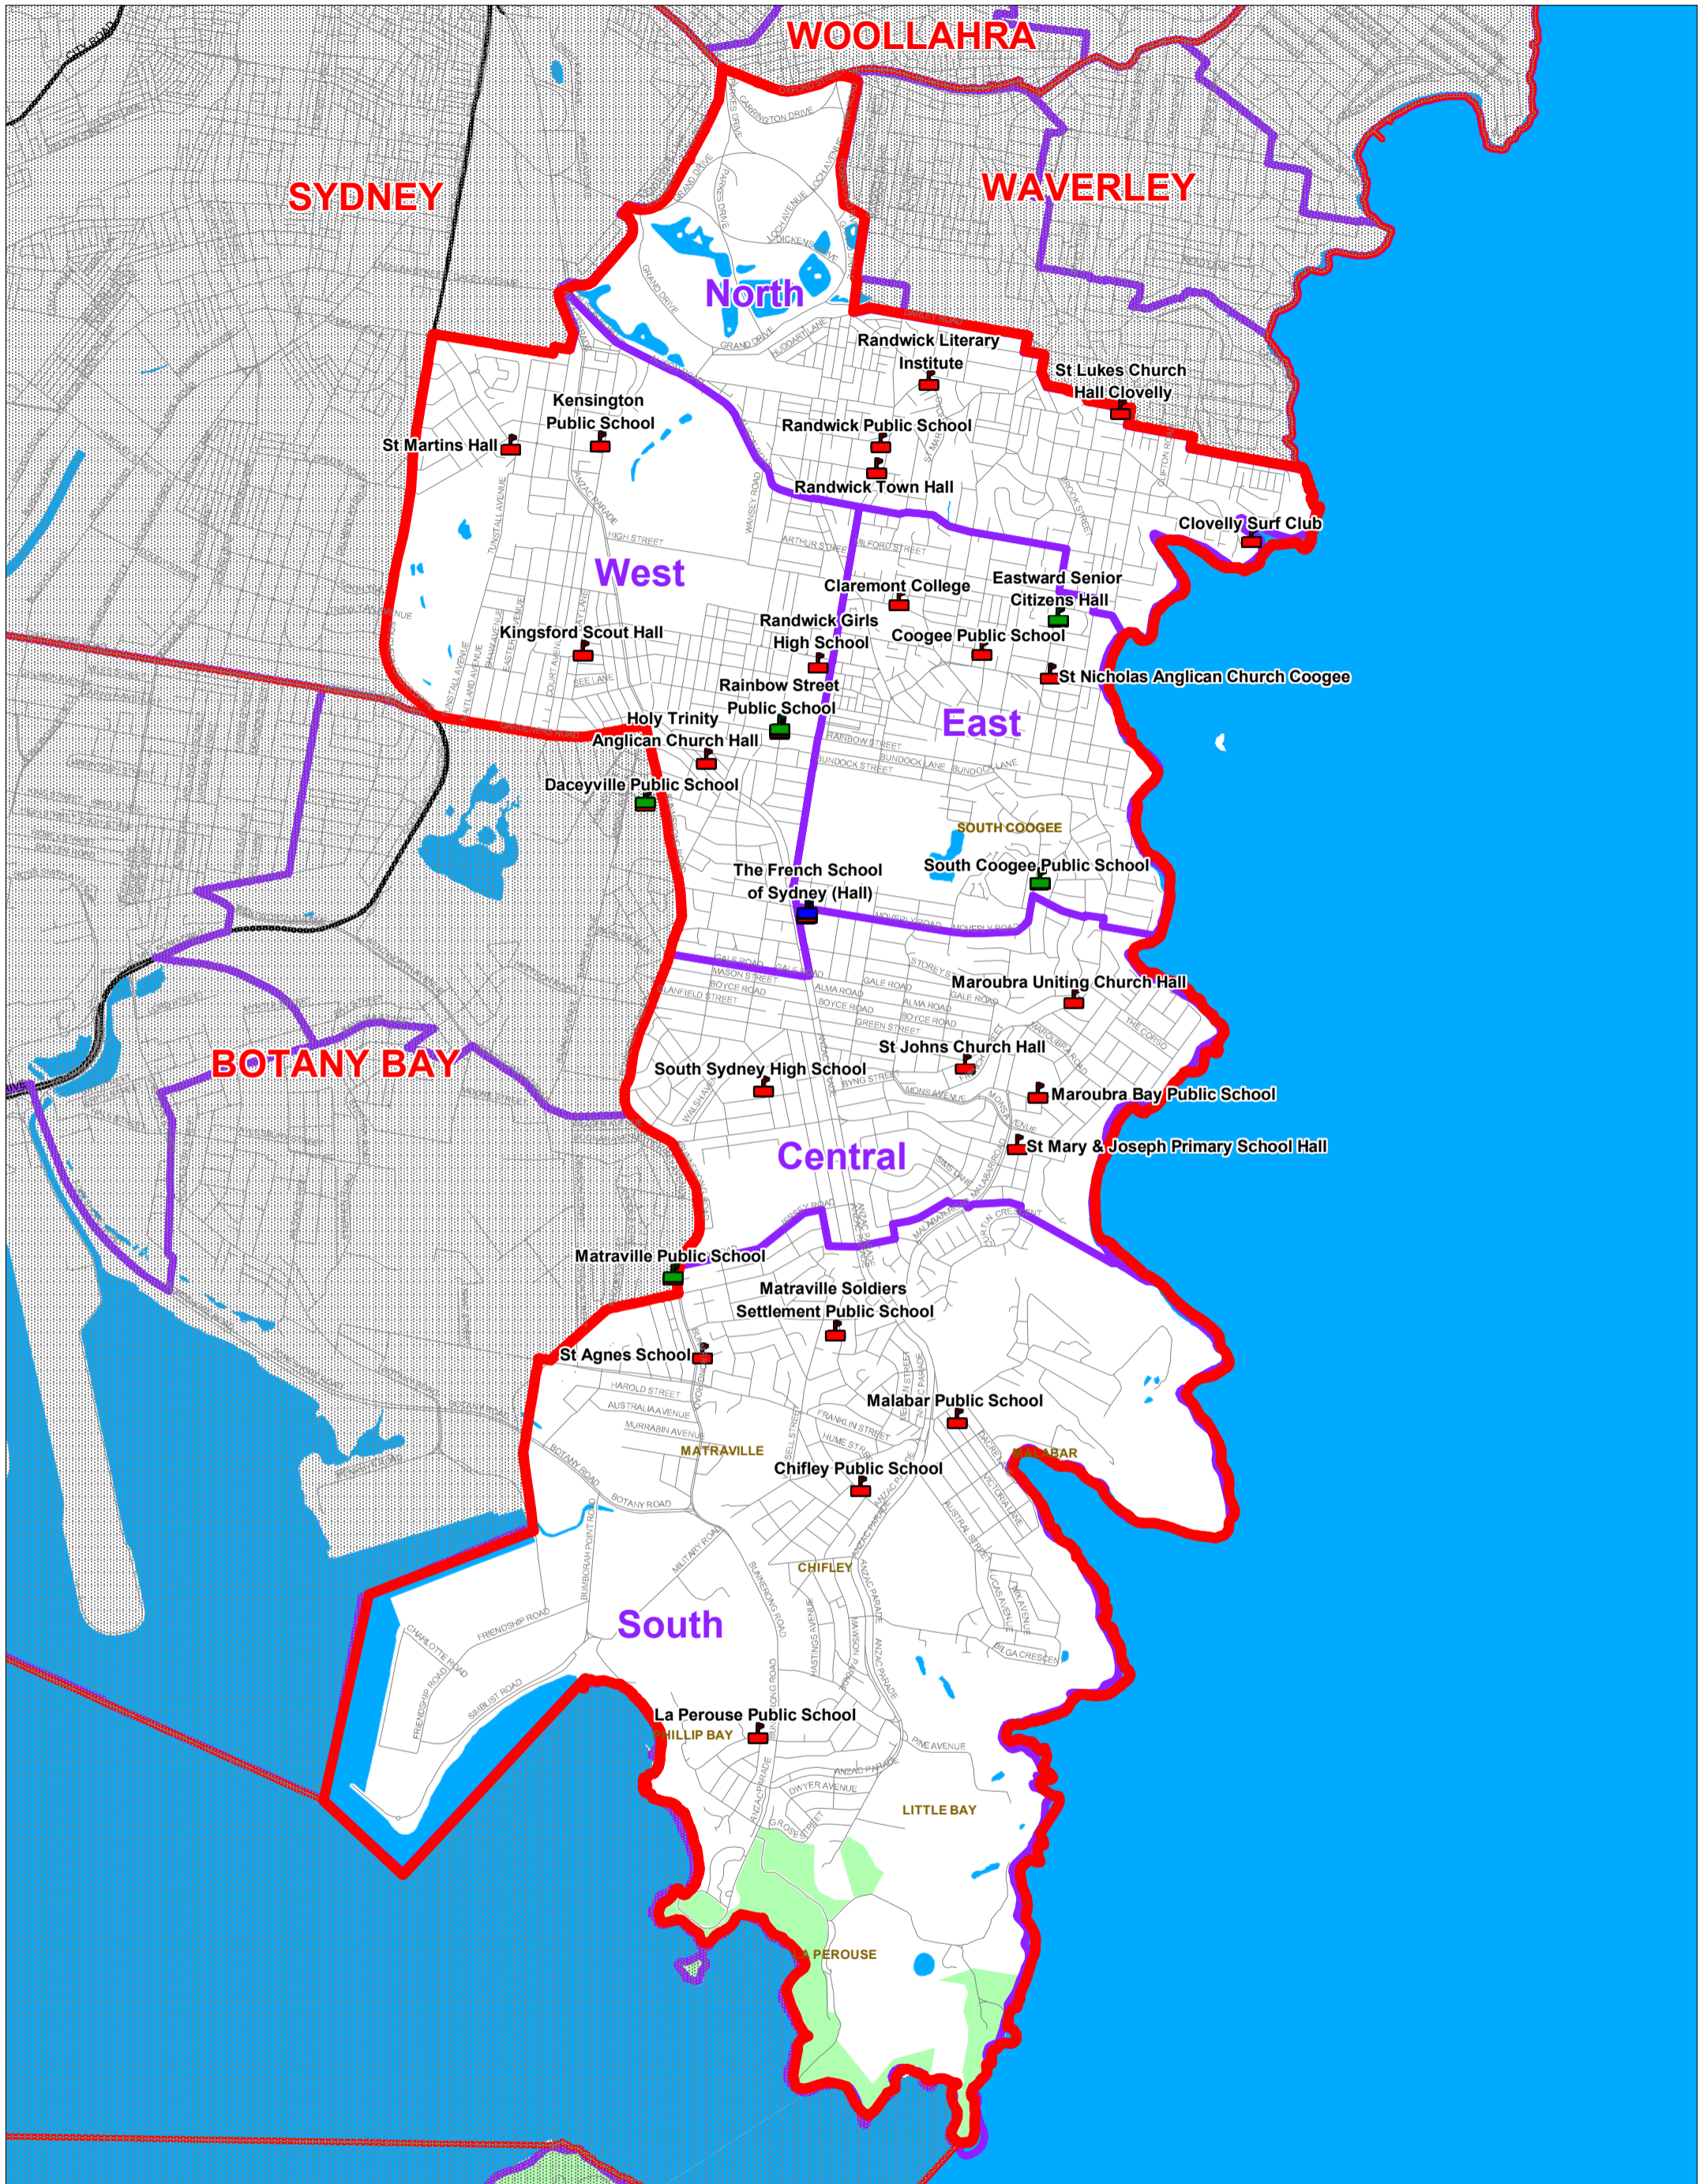

Randwick Local Government Election 2008

Legend

	Polling Place		Principal Polling Place		Multi Ward or Multi Council Polling Place
	Ward boundary		Local Government Boundary		