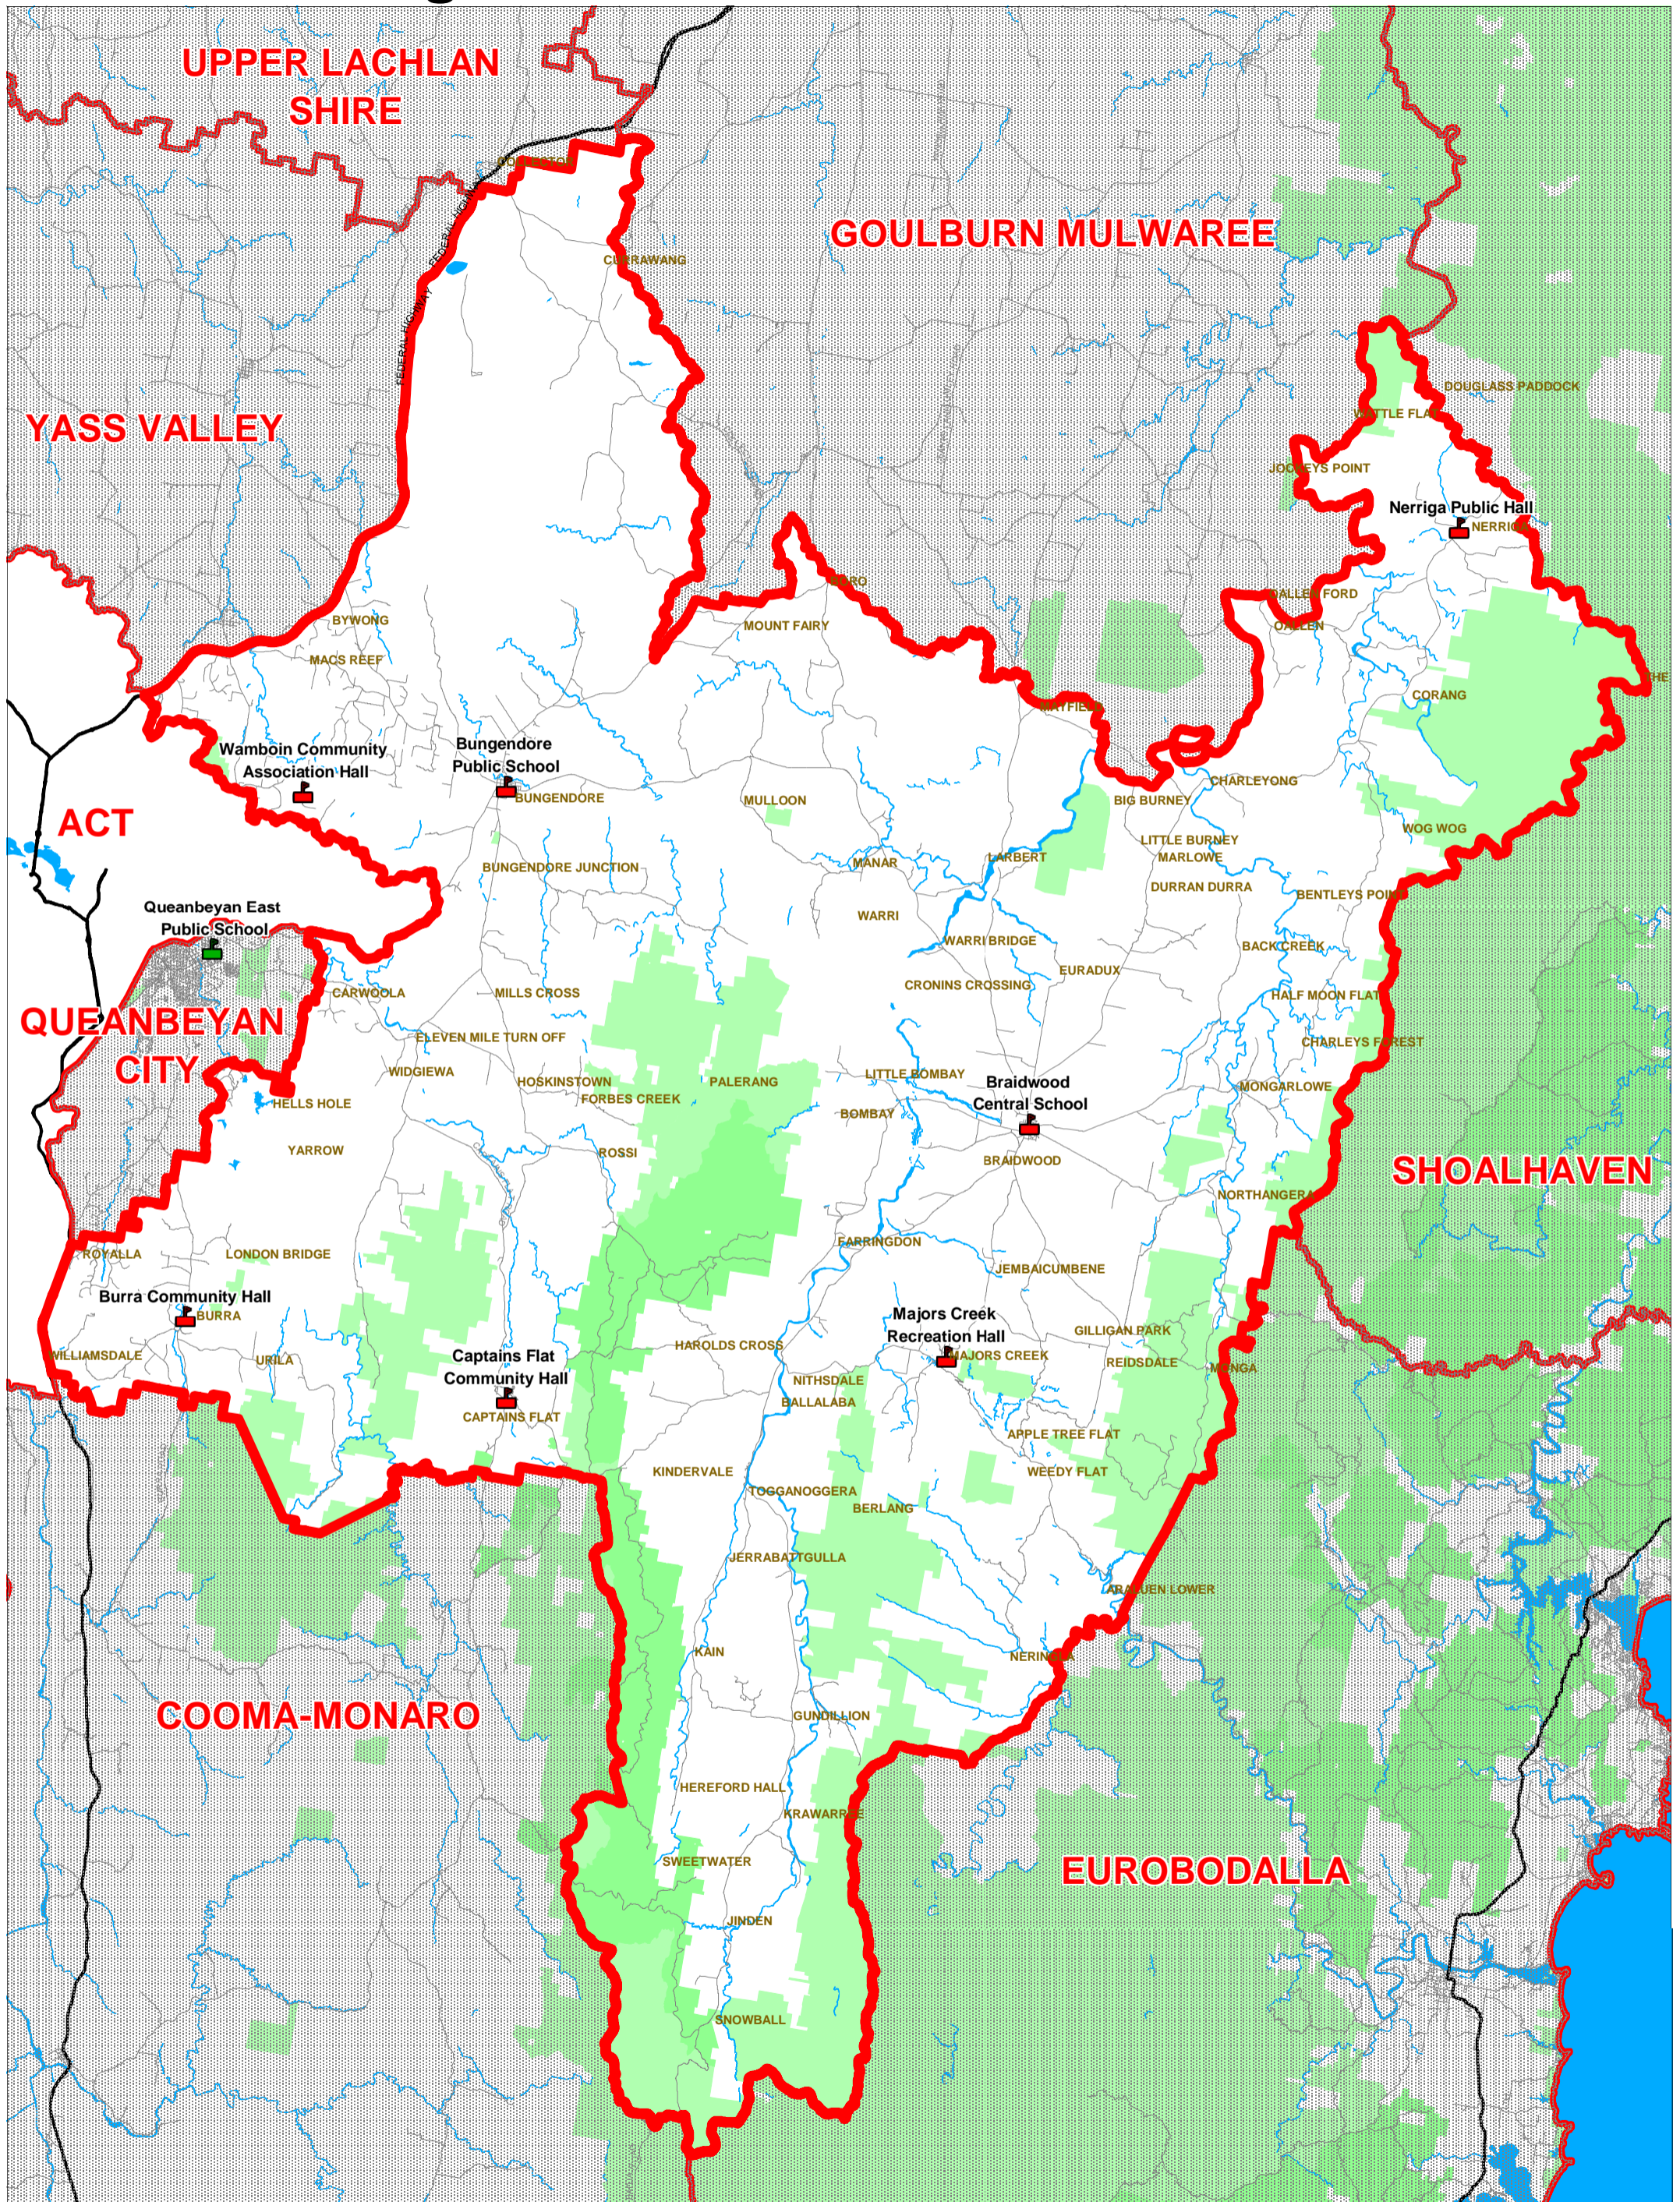

Palerang Local Government Election 2008

Legend

	Polling Place		Multi Ward or Multi Council Polling Place		Local Government Boundary
---	---------------	---	---	---	---------------------------