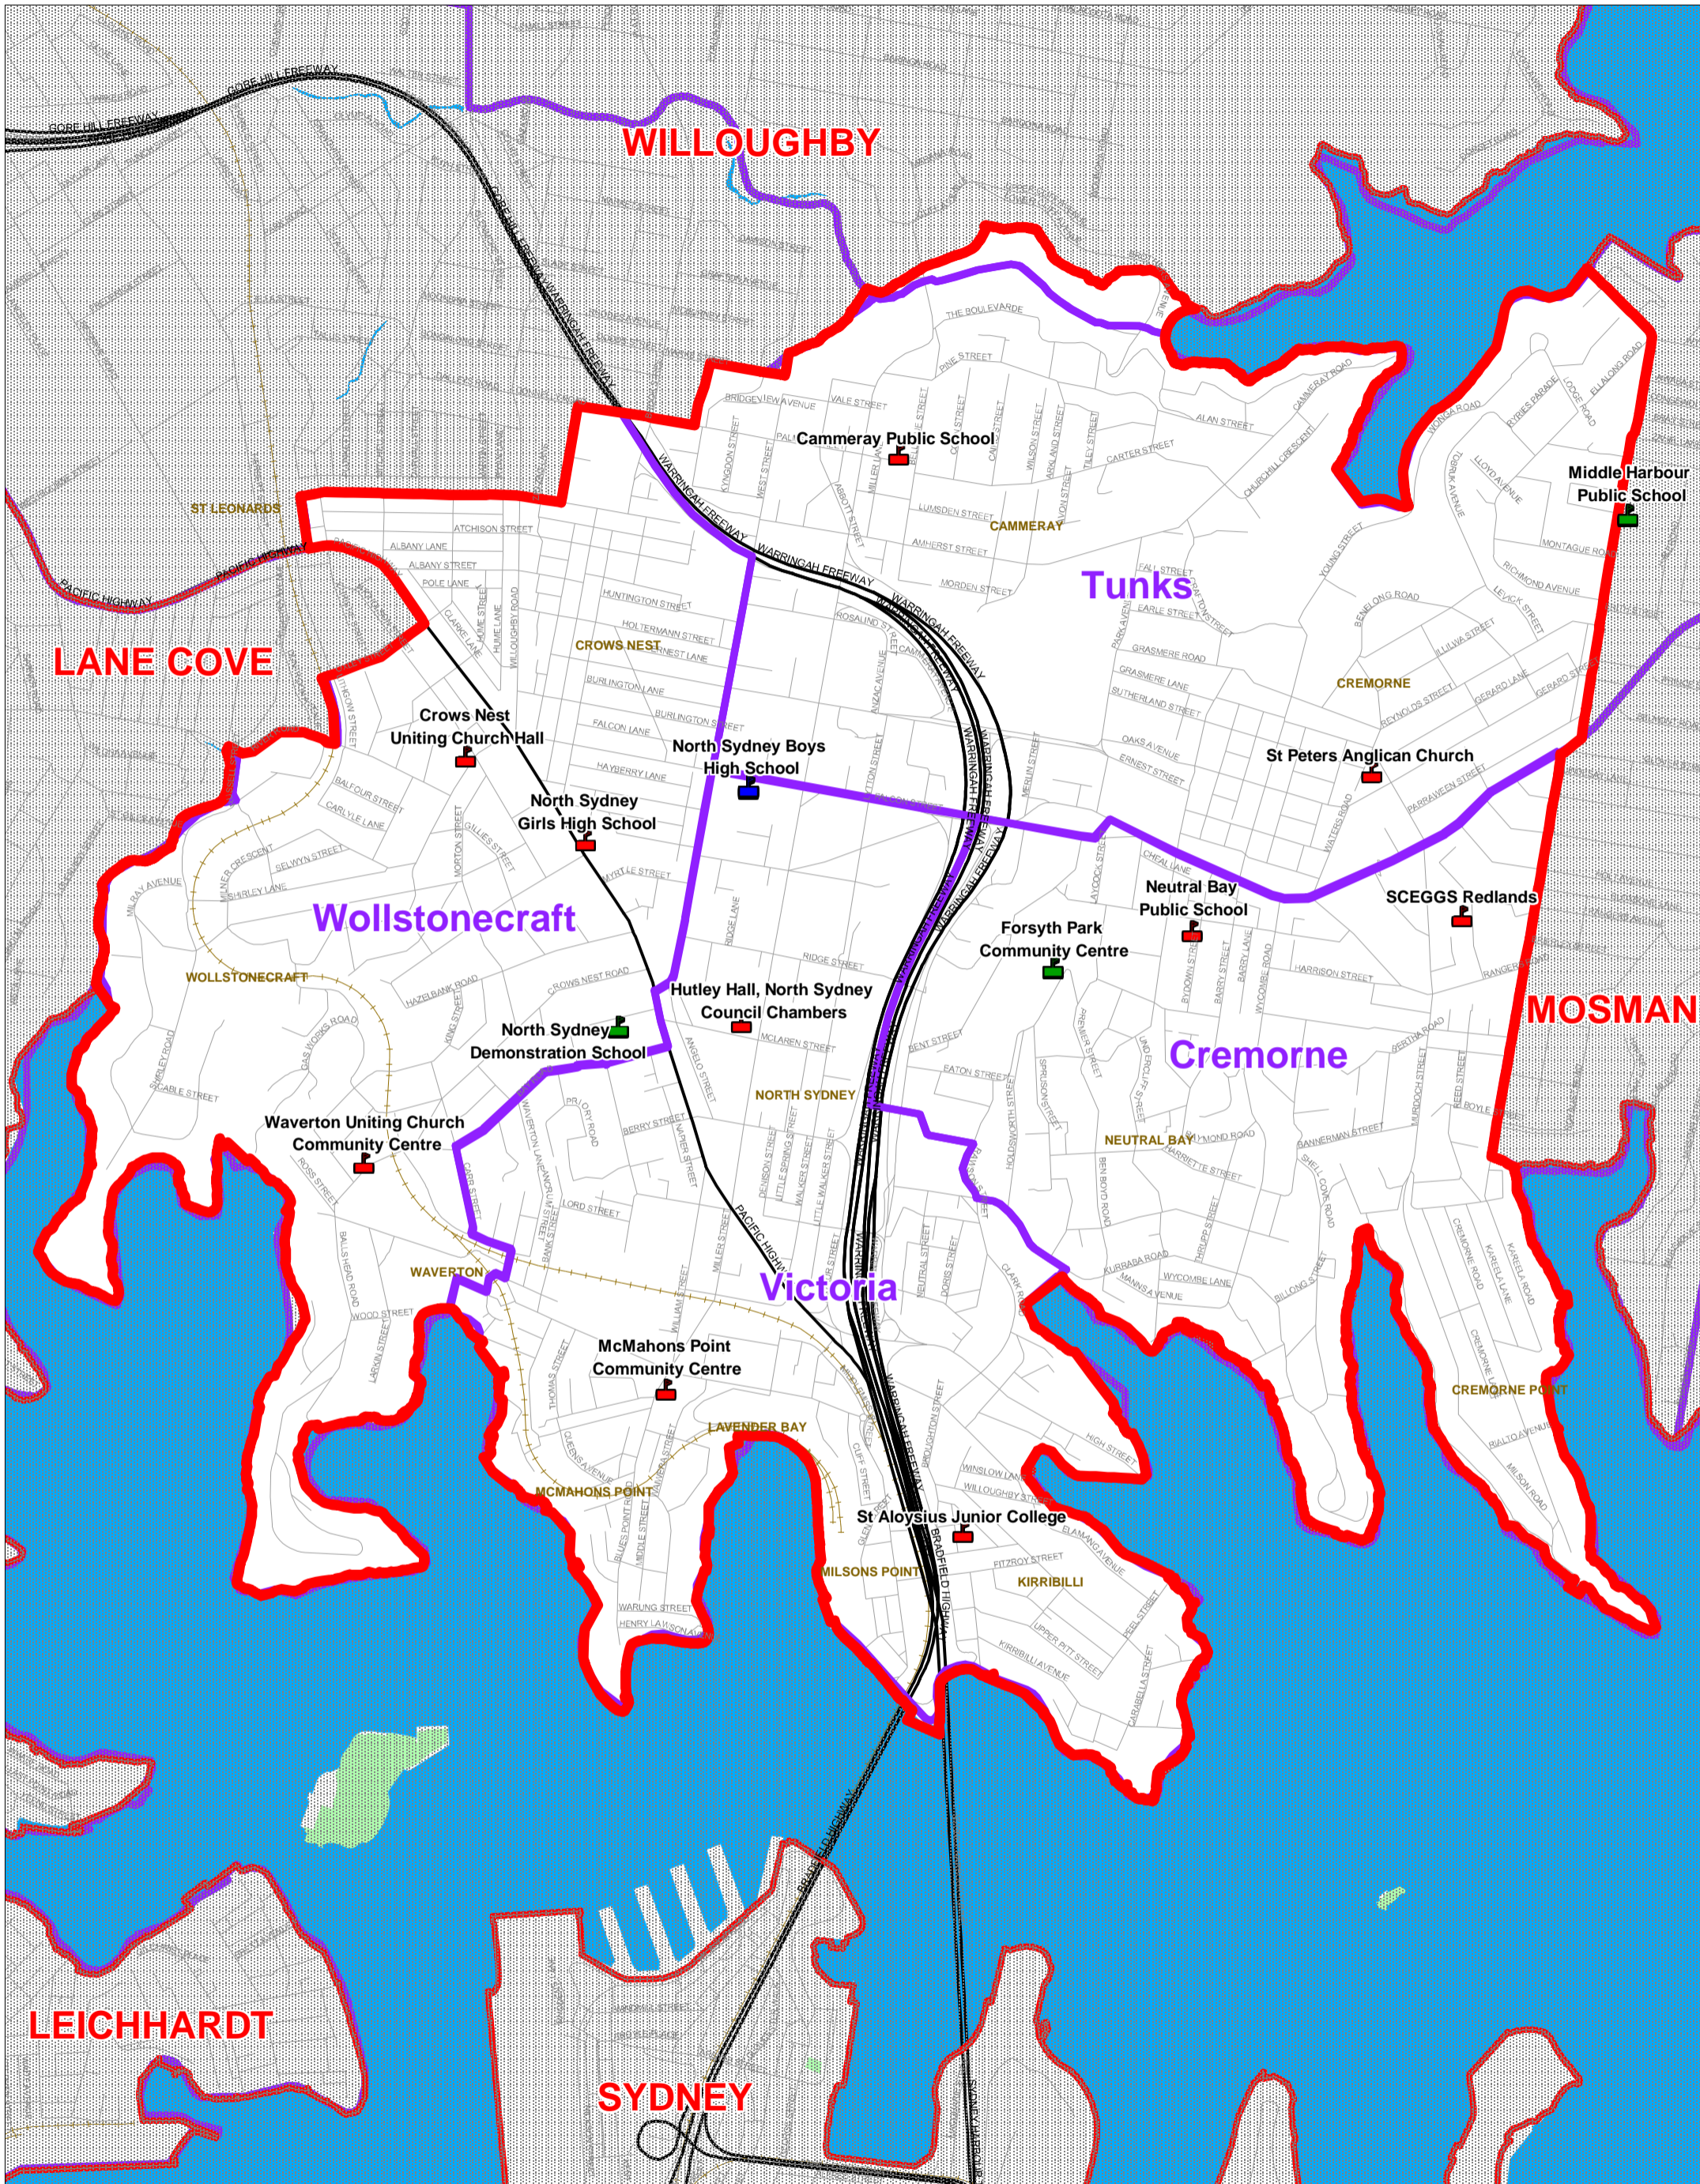

North Sydney Local Government Election 2008

Legend

	Principal Polling Place		Multi Ward or Multi Council Polling Place		Polling Place
	Ward boundary		Local Government Boundary		