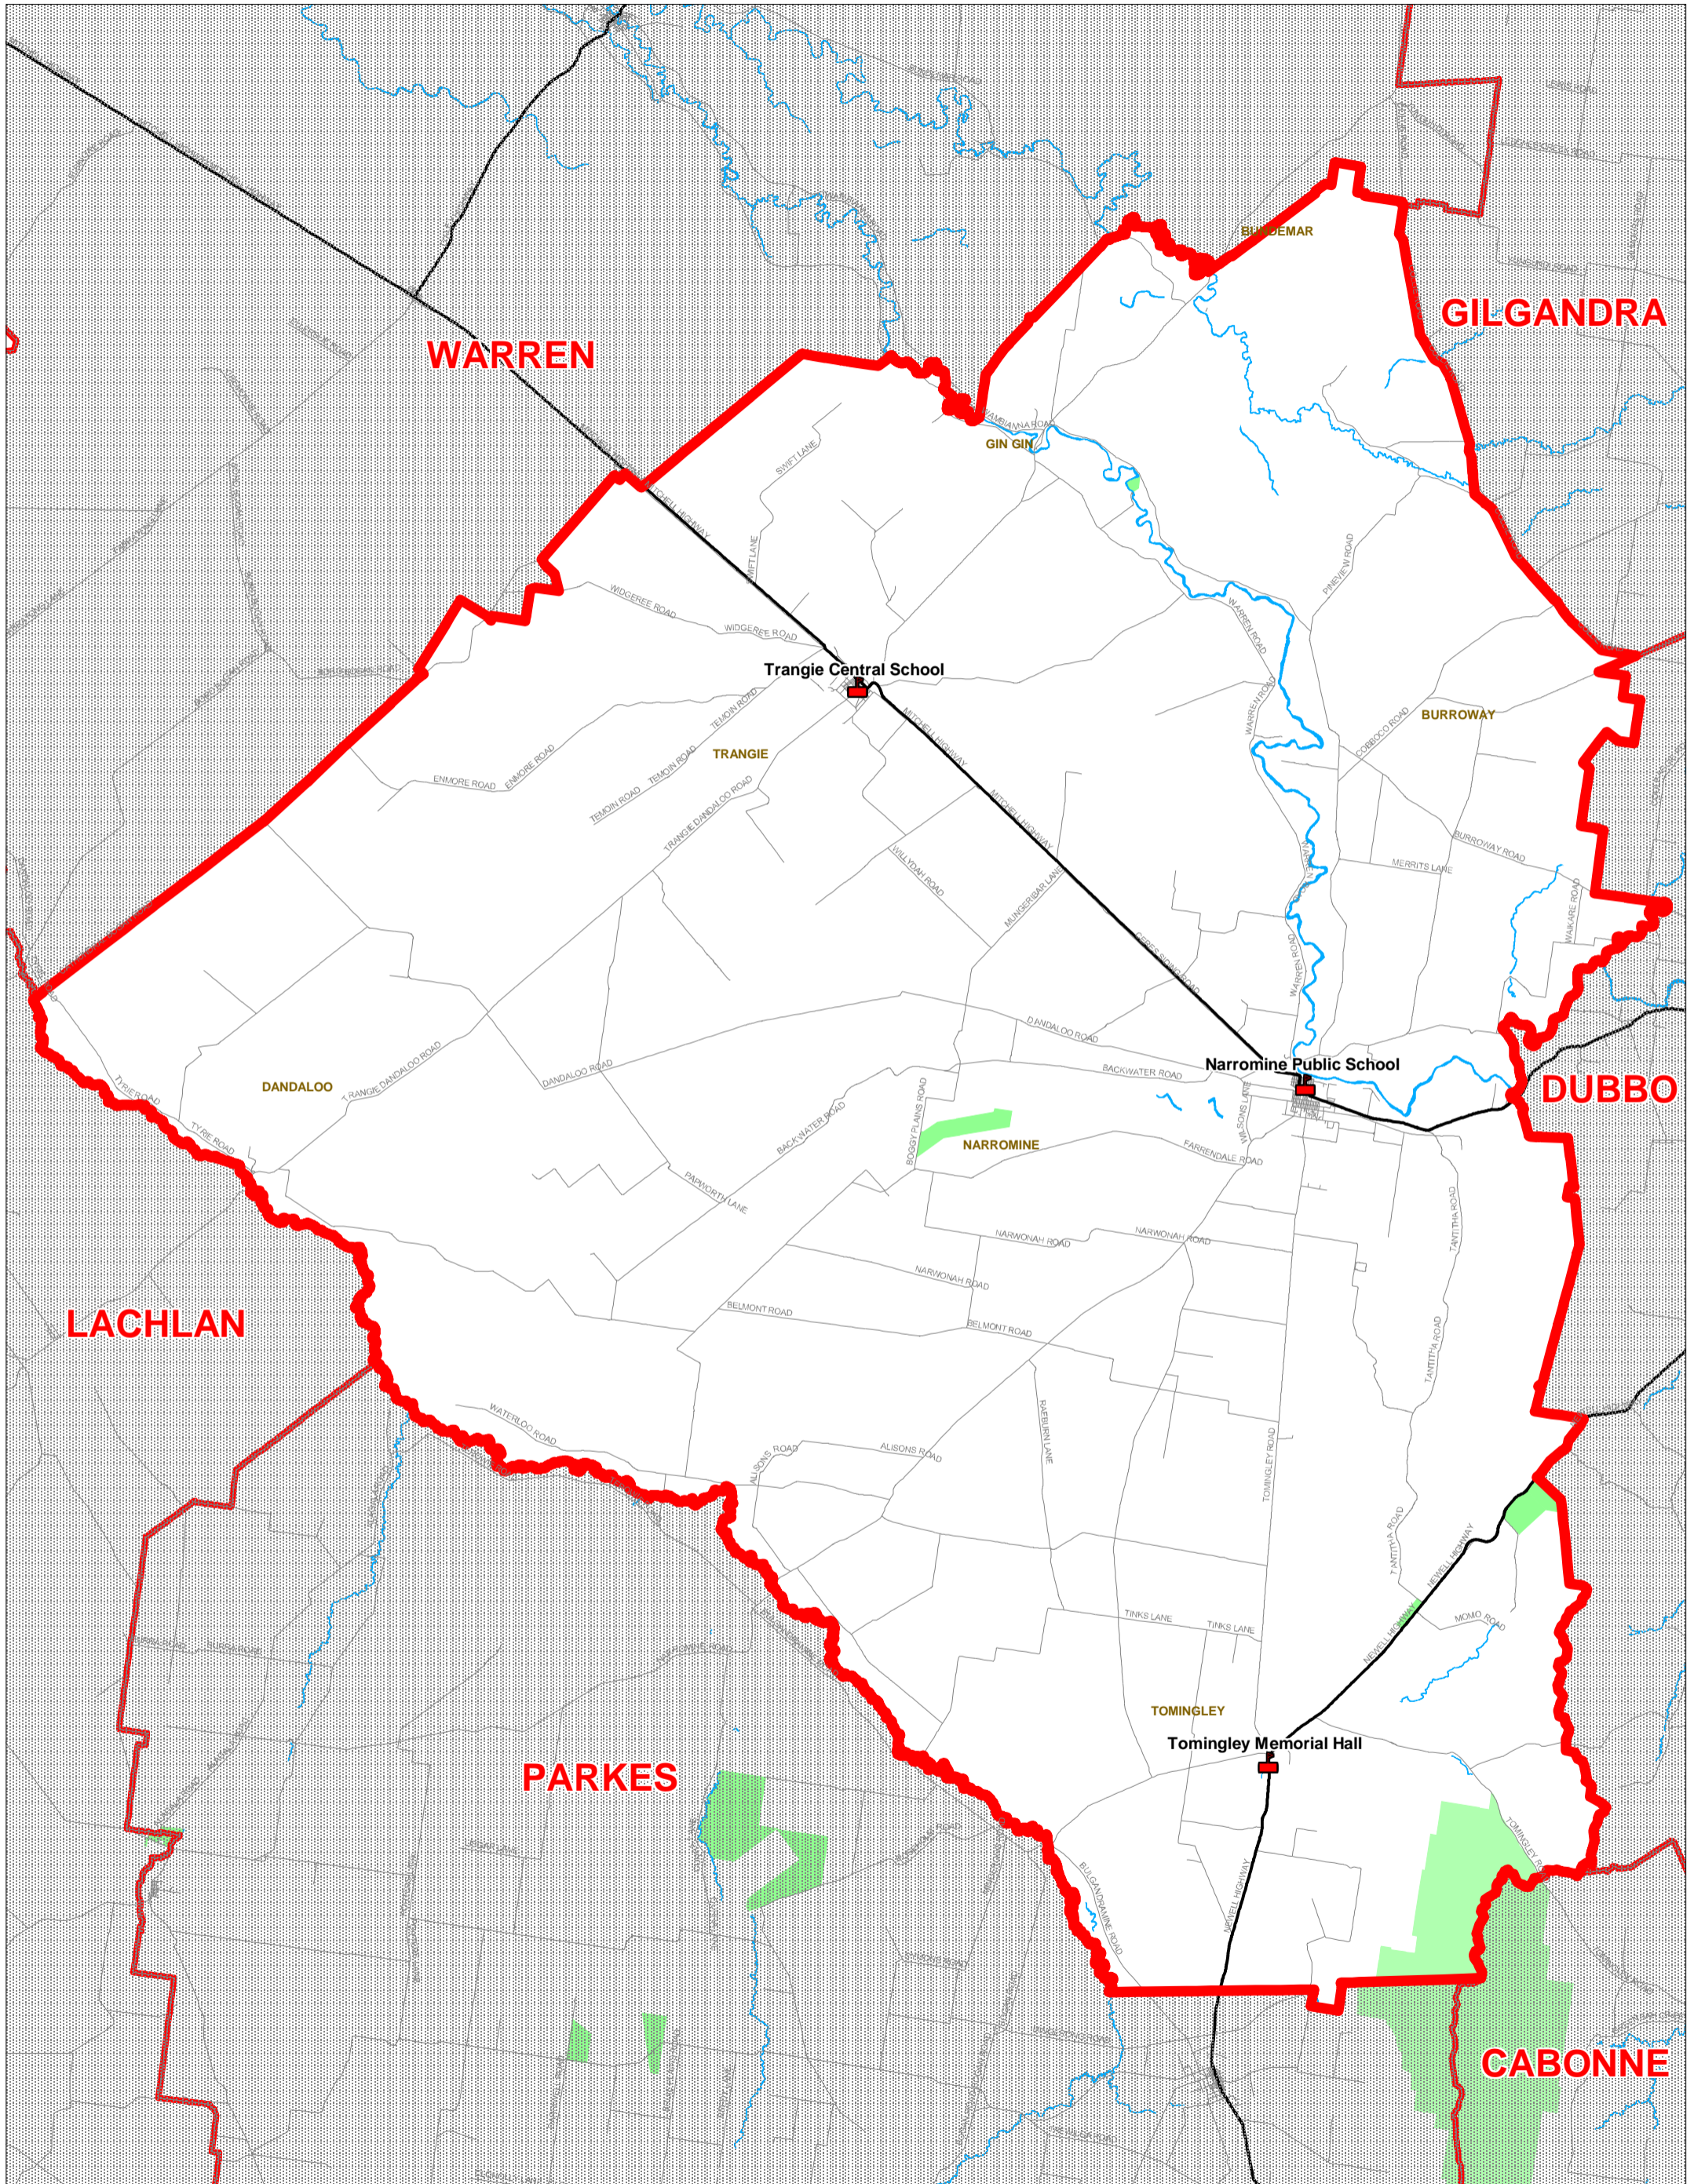

# Narromine Local Government Election 2008

## Legend

	Polling Place		Local Government Boundary
--	---------------	---	---------------------------