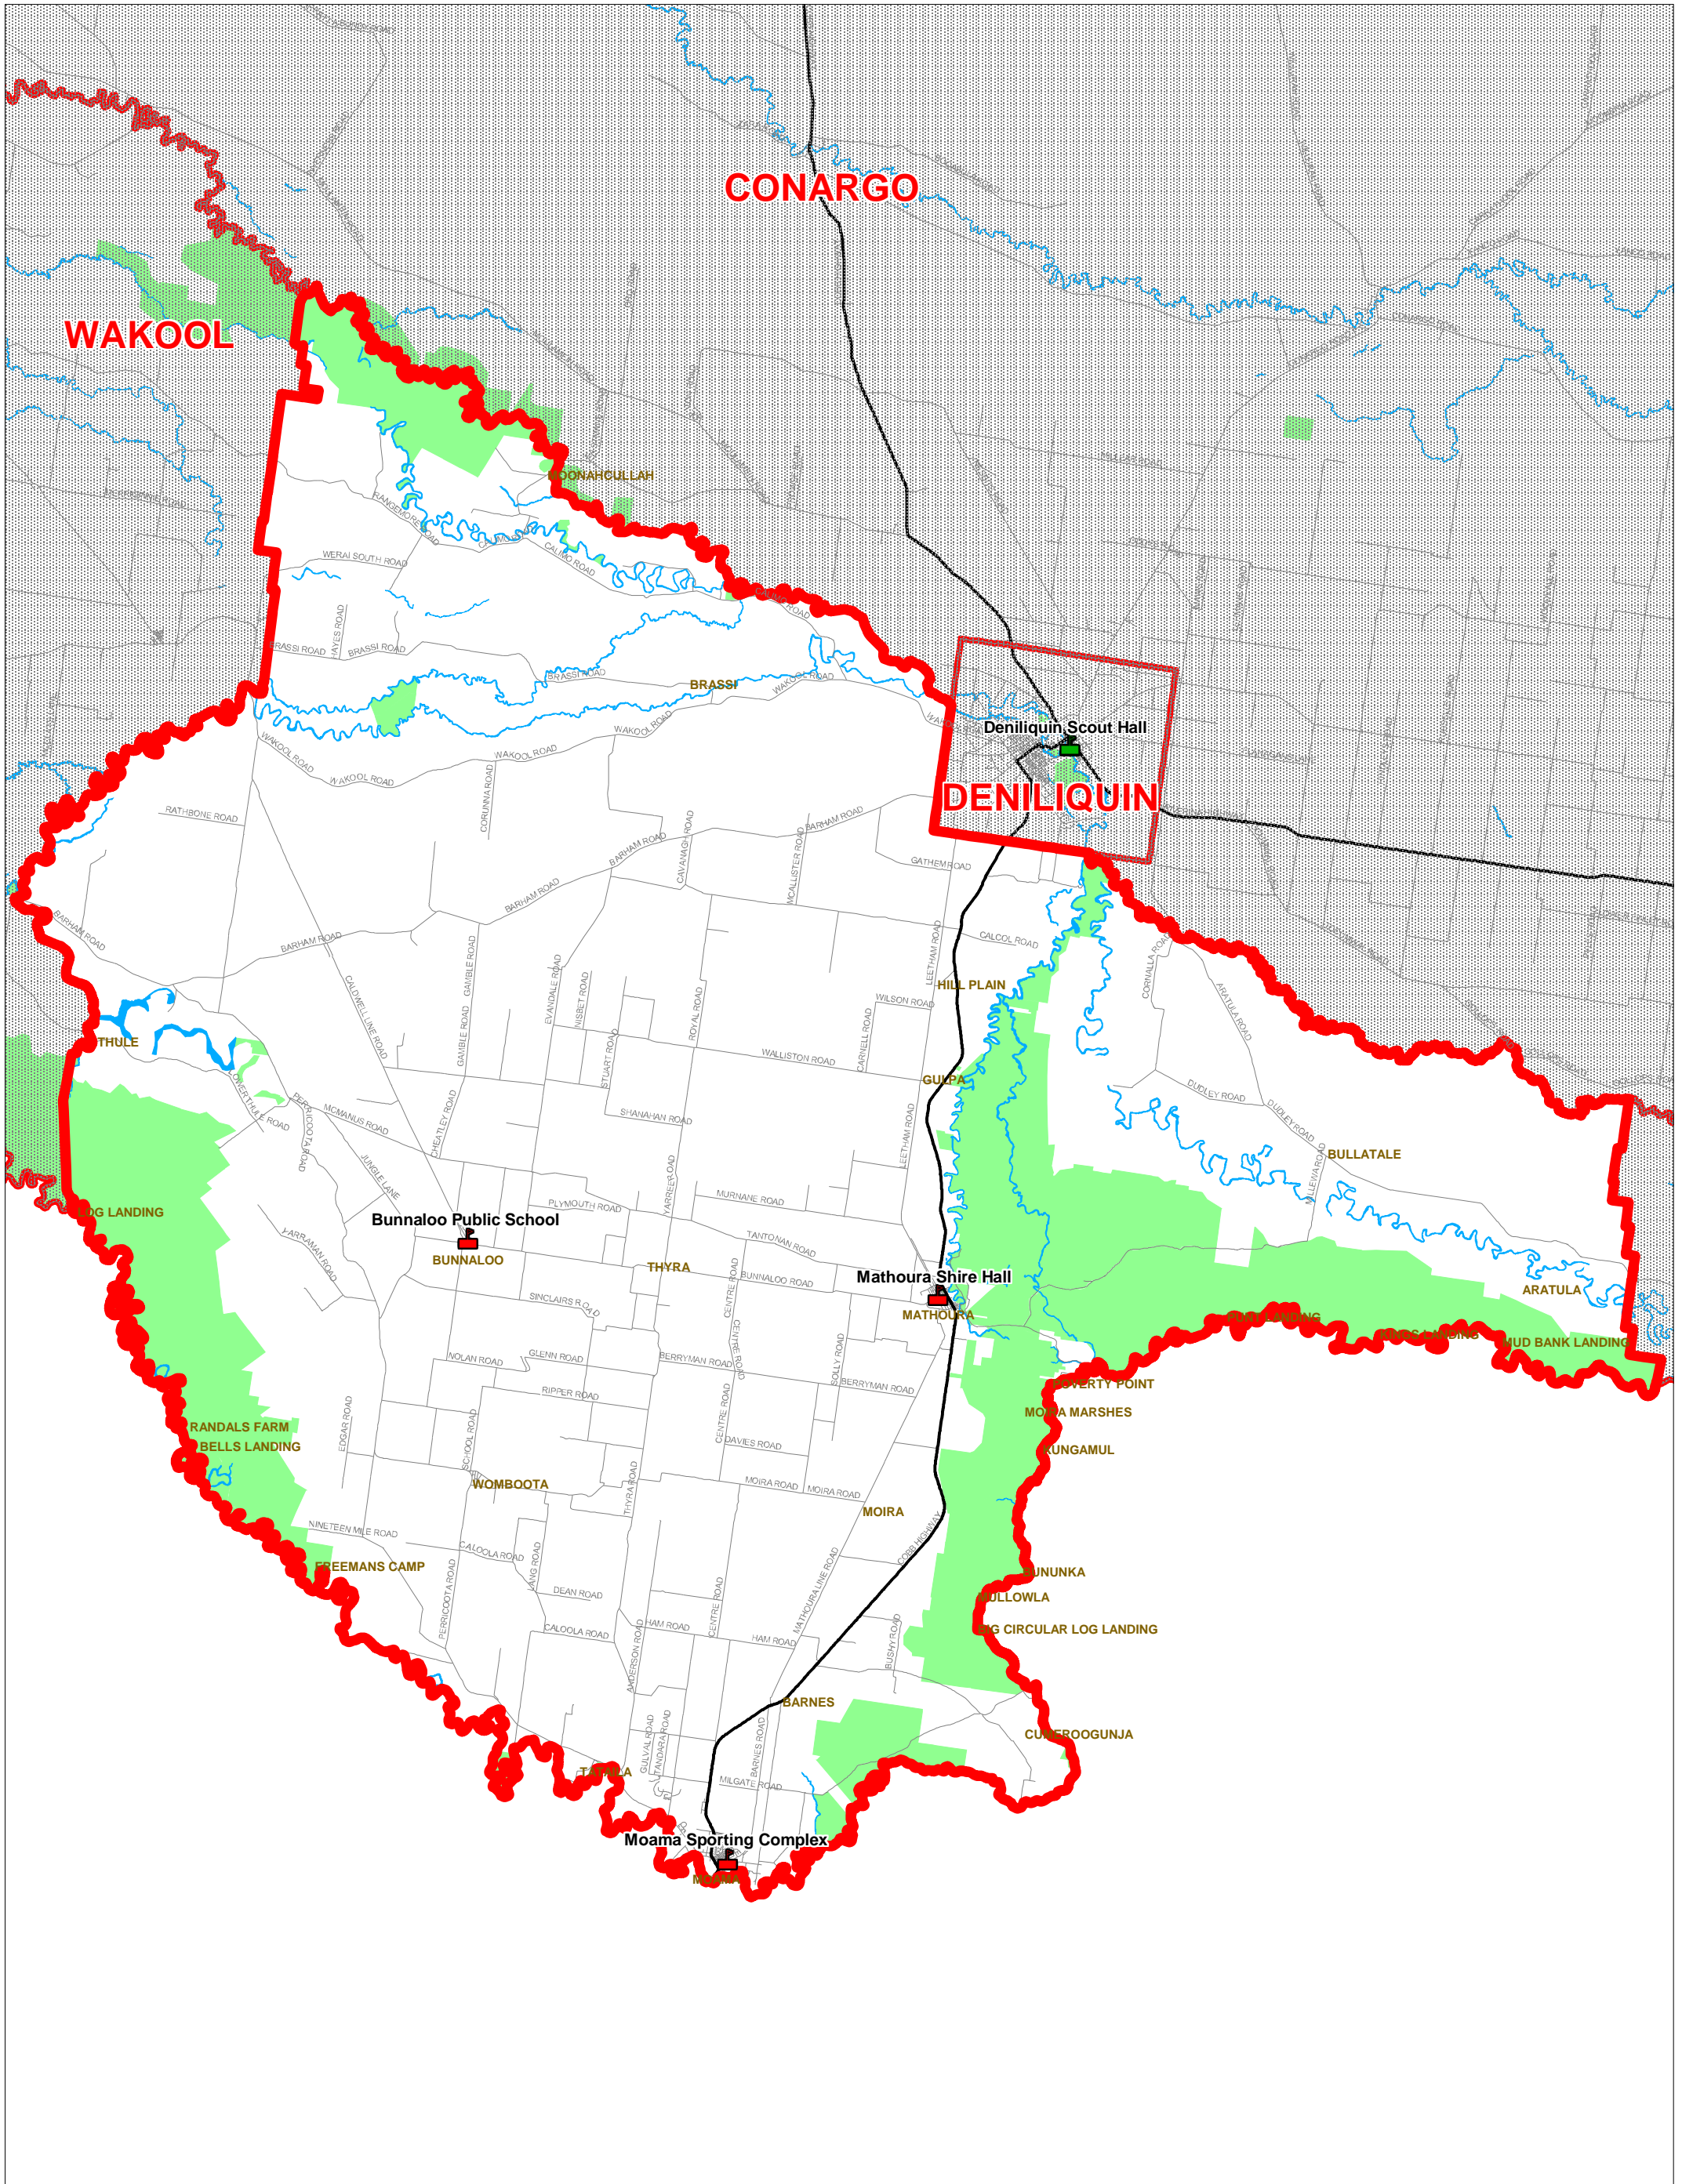

# Murray Local Government Election 2008

## Legend

	Polling Place		Multi Ward or Multi Council Polling Place		Local Government Boundary
--	---------------	---	---	---	---------------------------