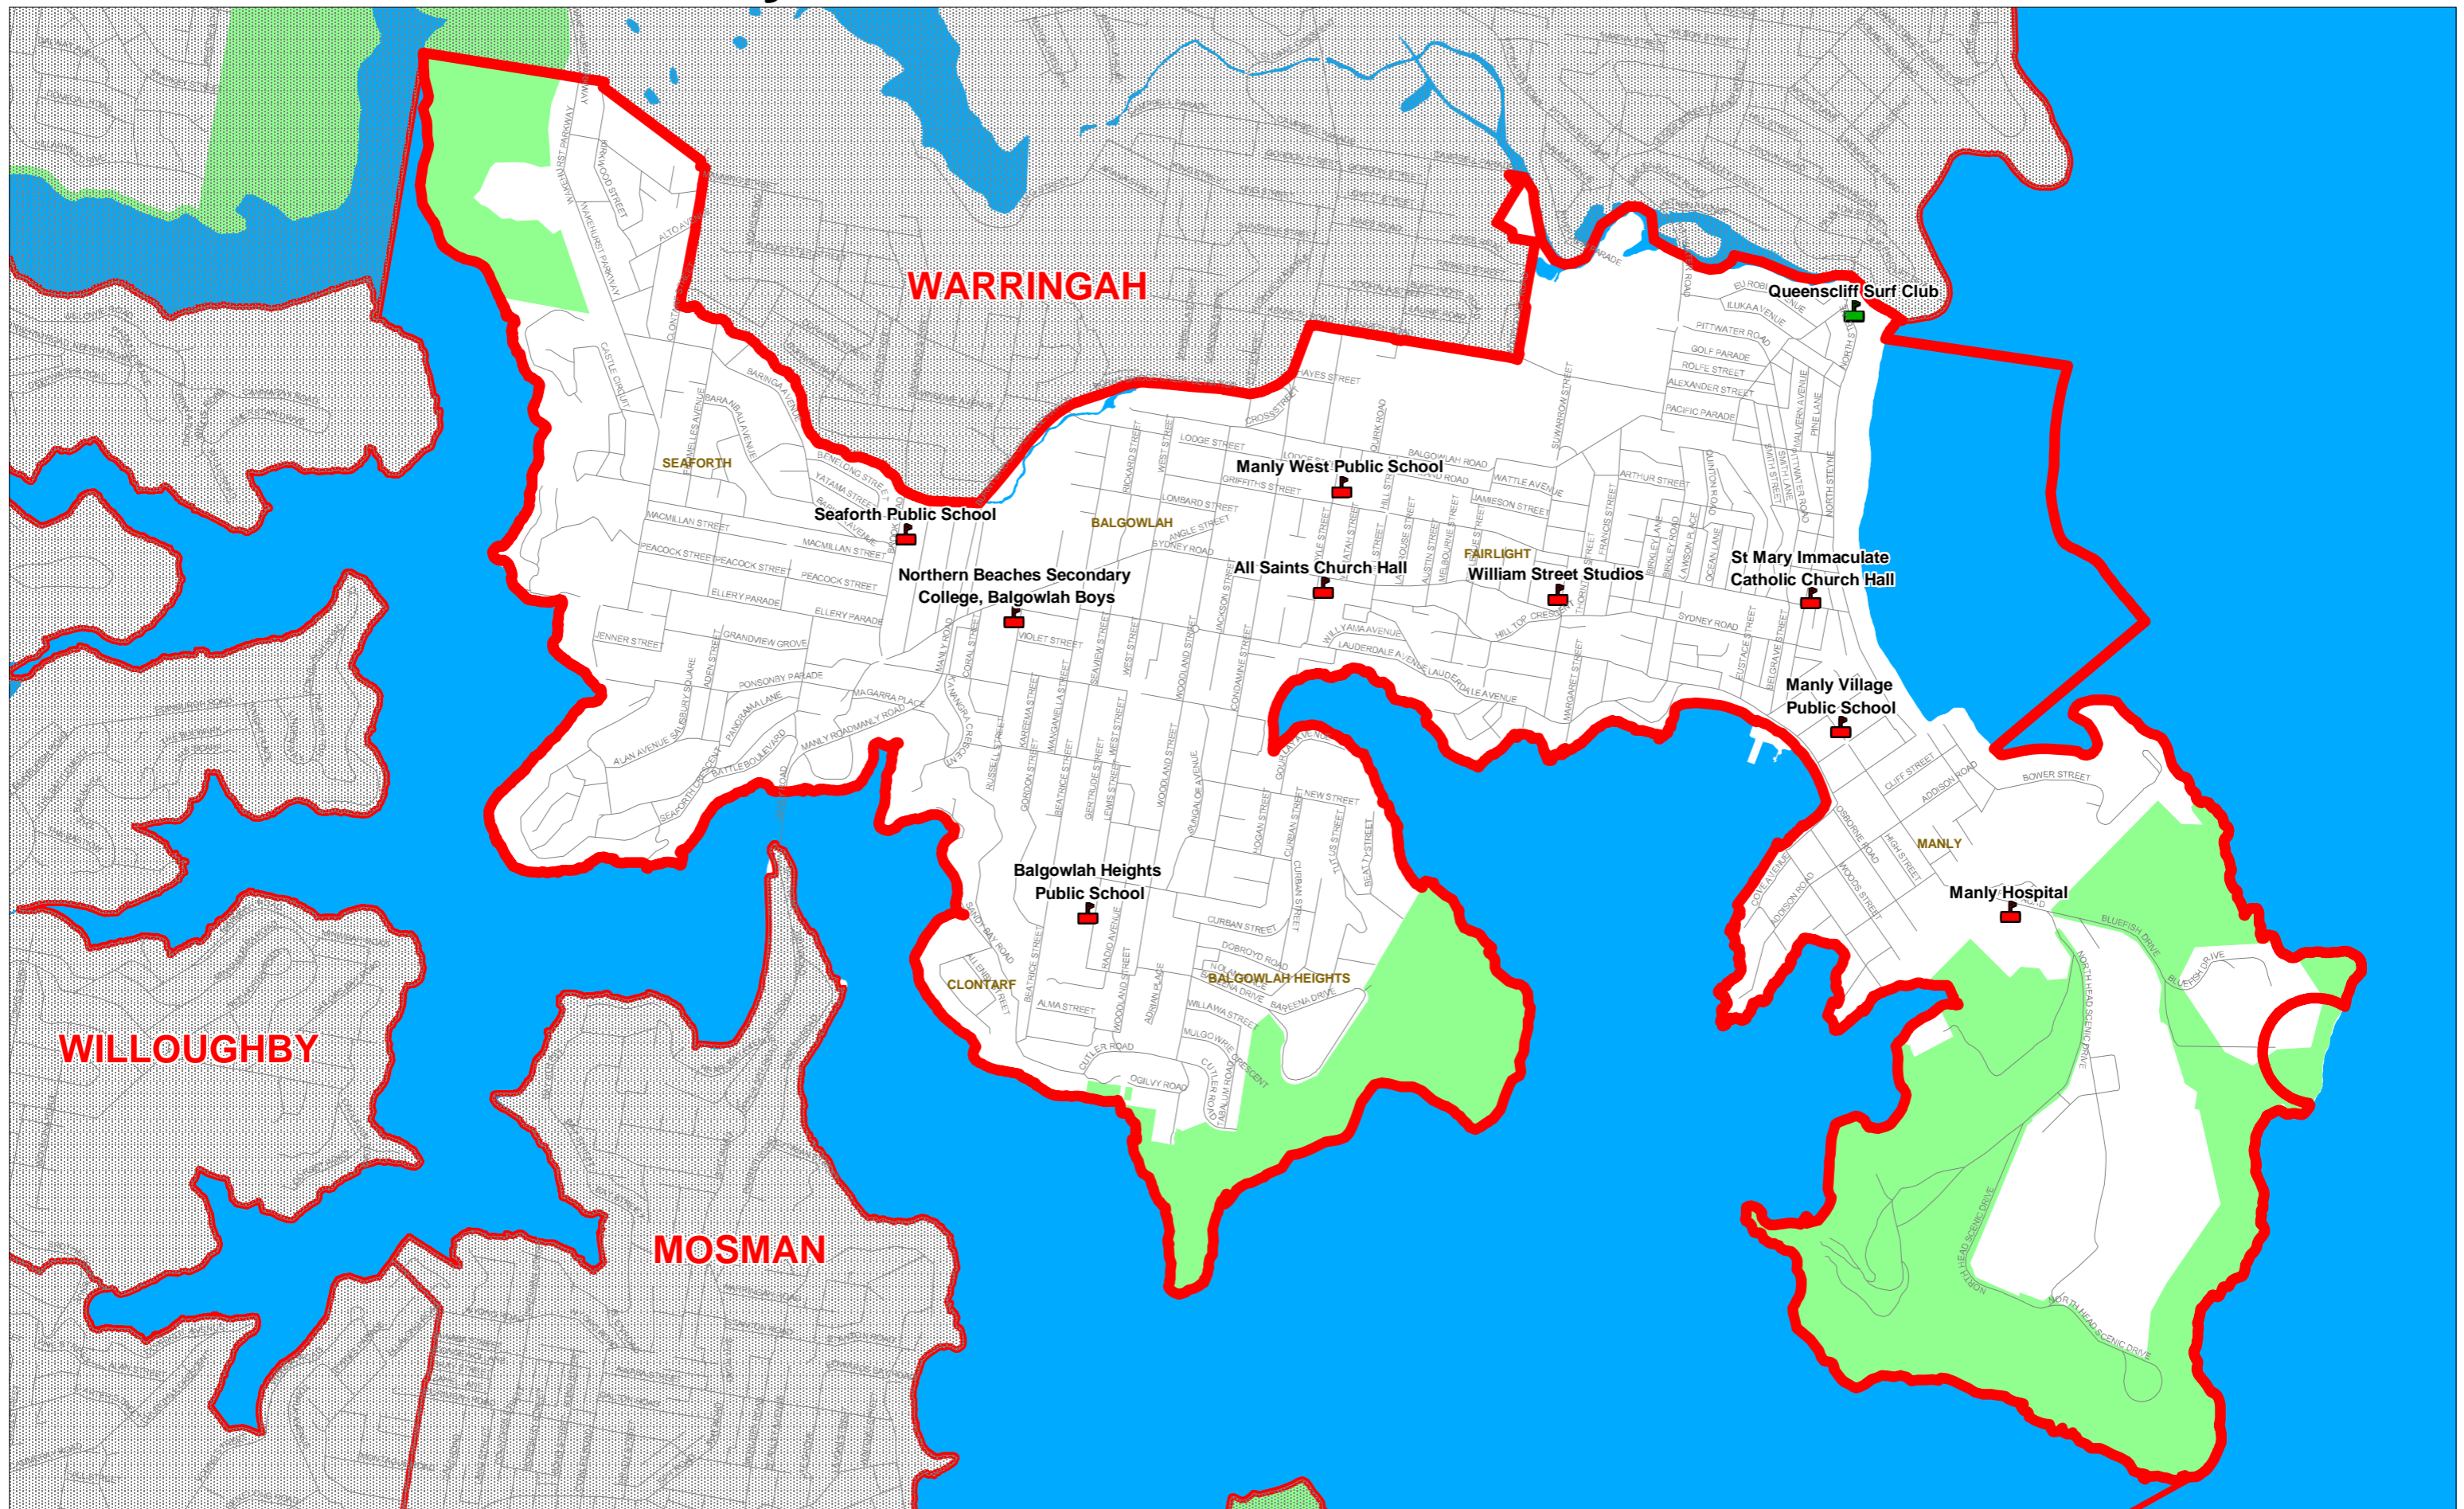

Manly Local Government Election 2008

Legend

	Polling Place		Multi Ward or Multi Council Polling Place		Local Government Boundary
--	---------------	--	---	--	---------------------------