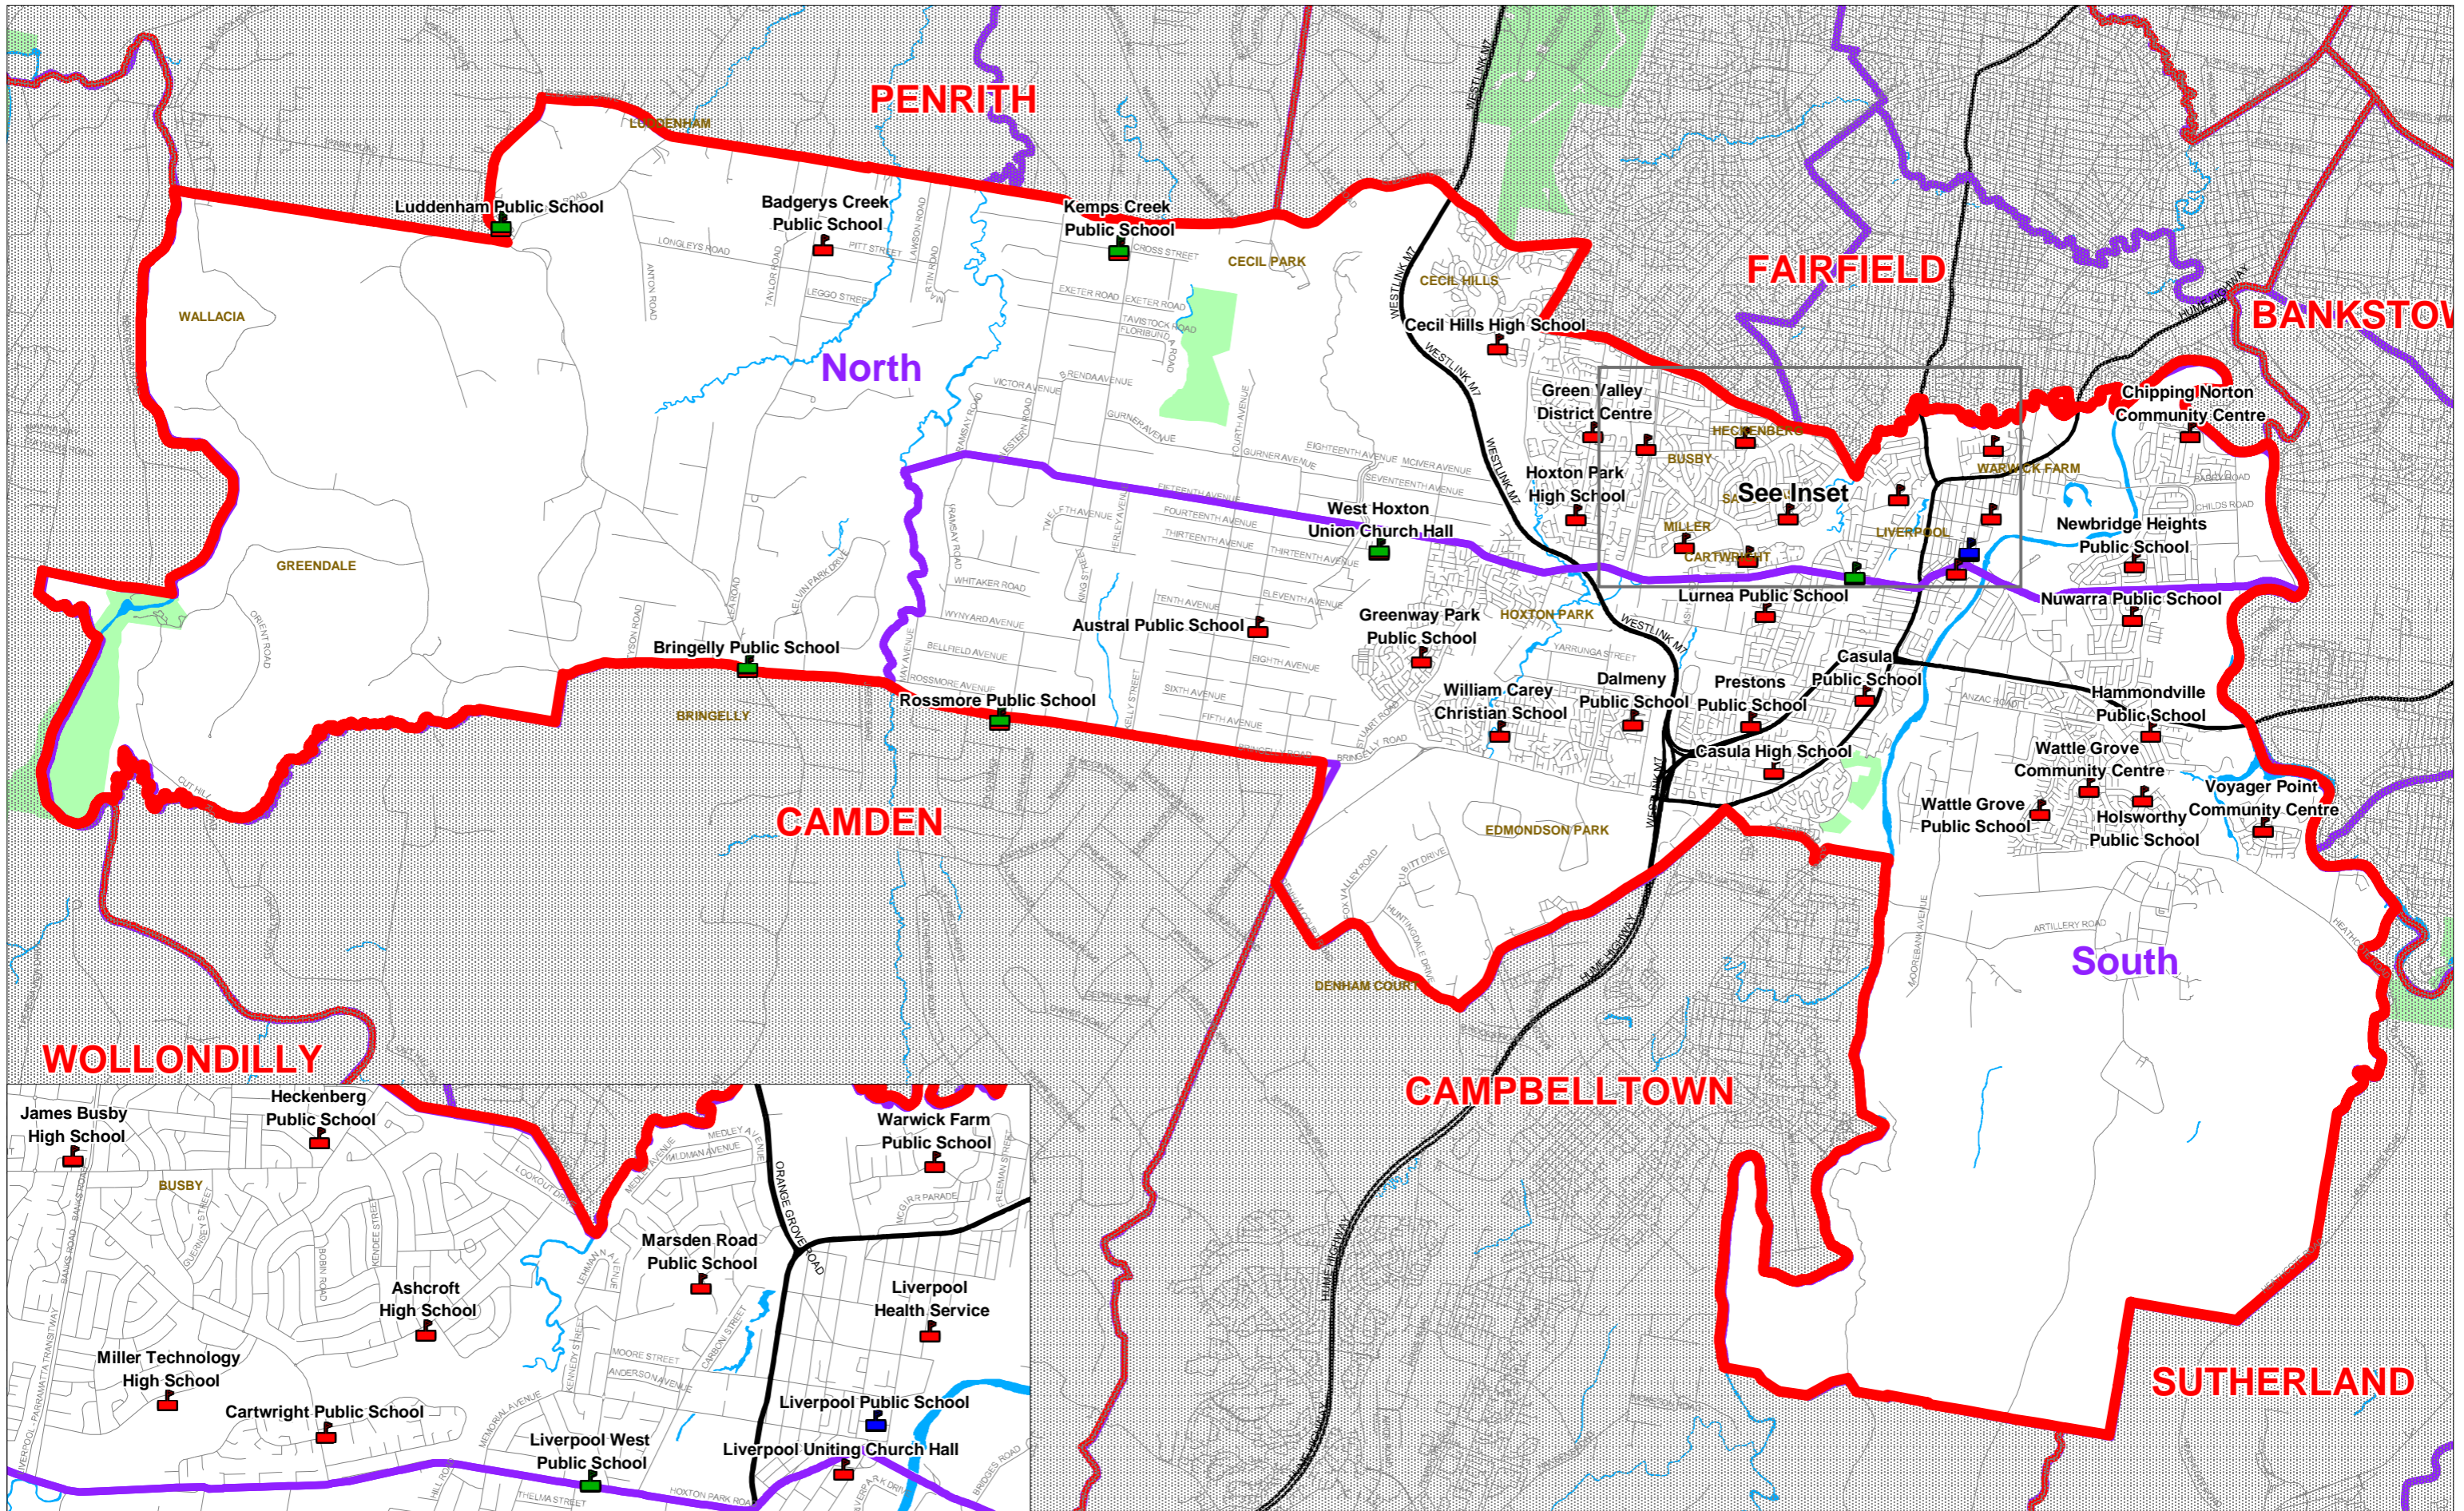

Liverpool City Local Government Election 2008

Legend

- Principal Polling Place
- Multi Ward or Multi Council Polling Place
- Polling Place
- Local Government Boundary
- Ward boundary