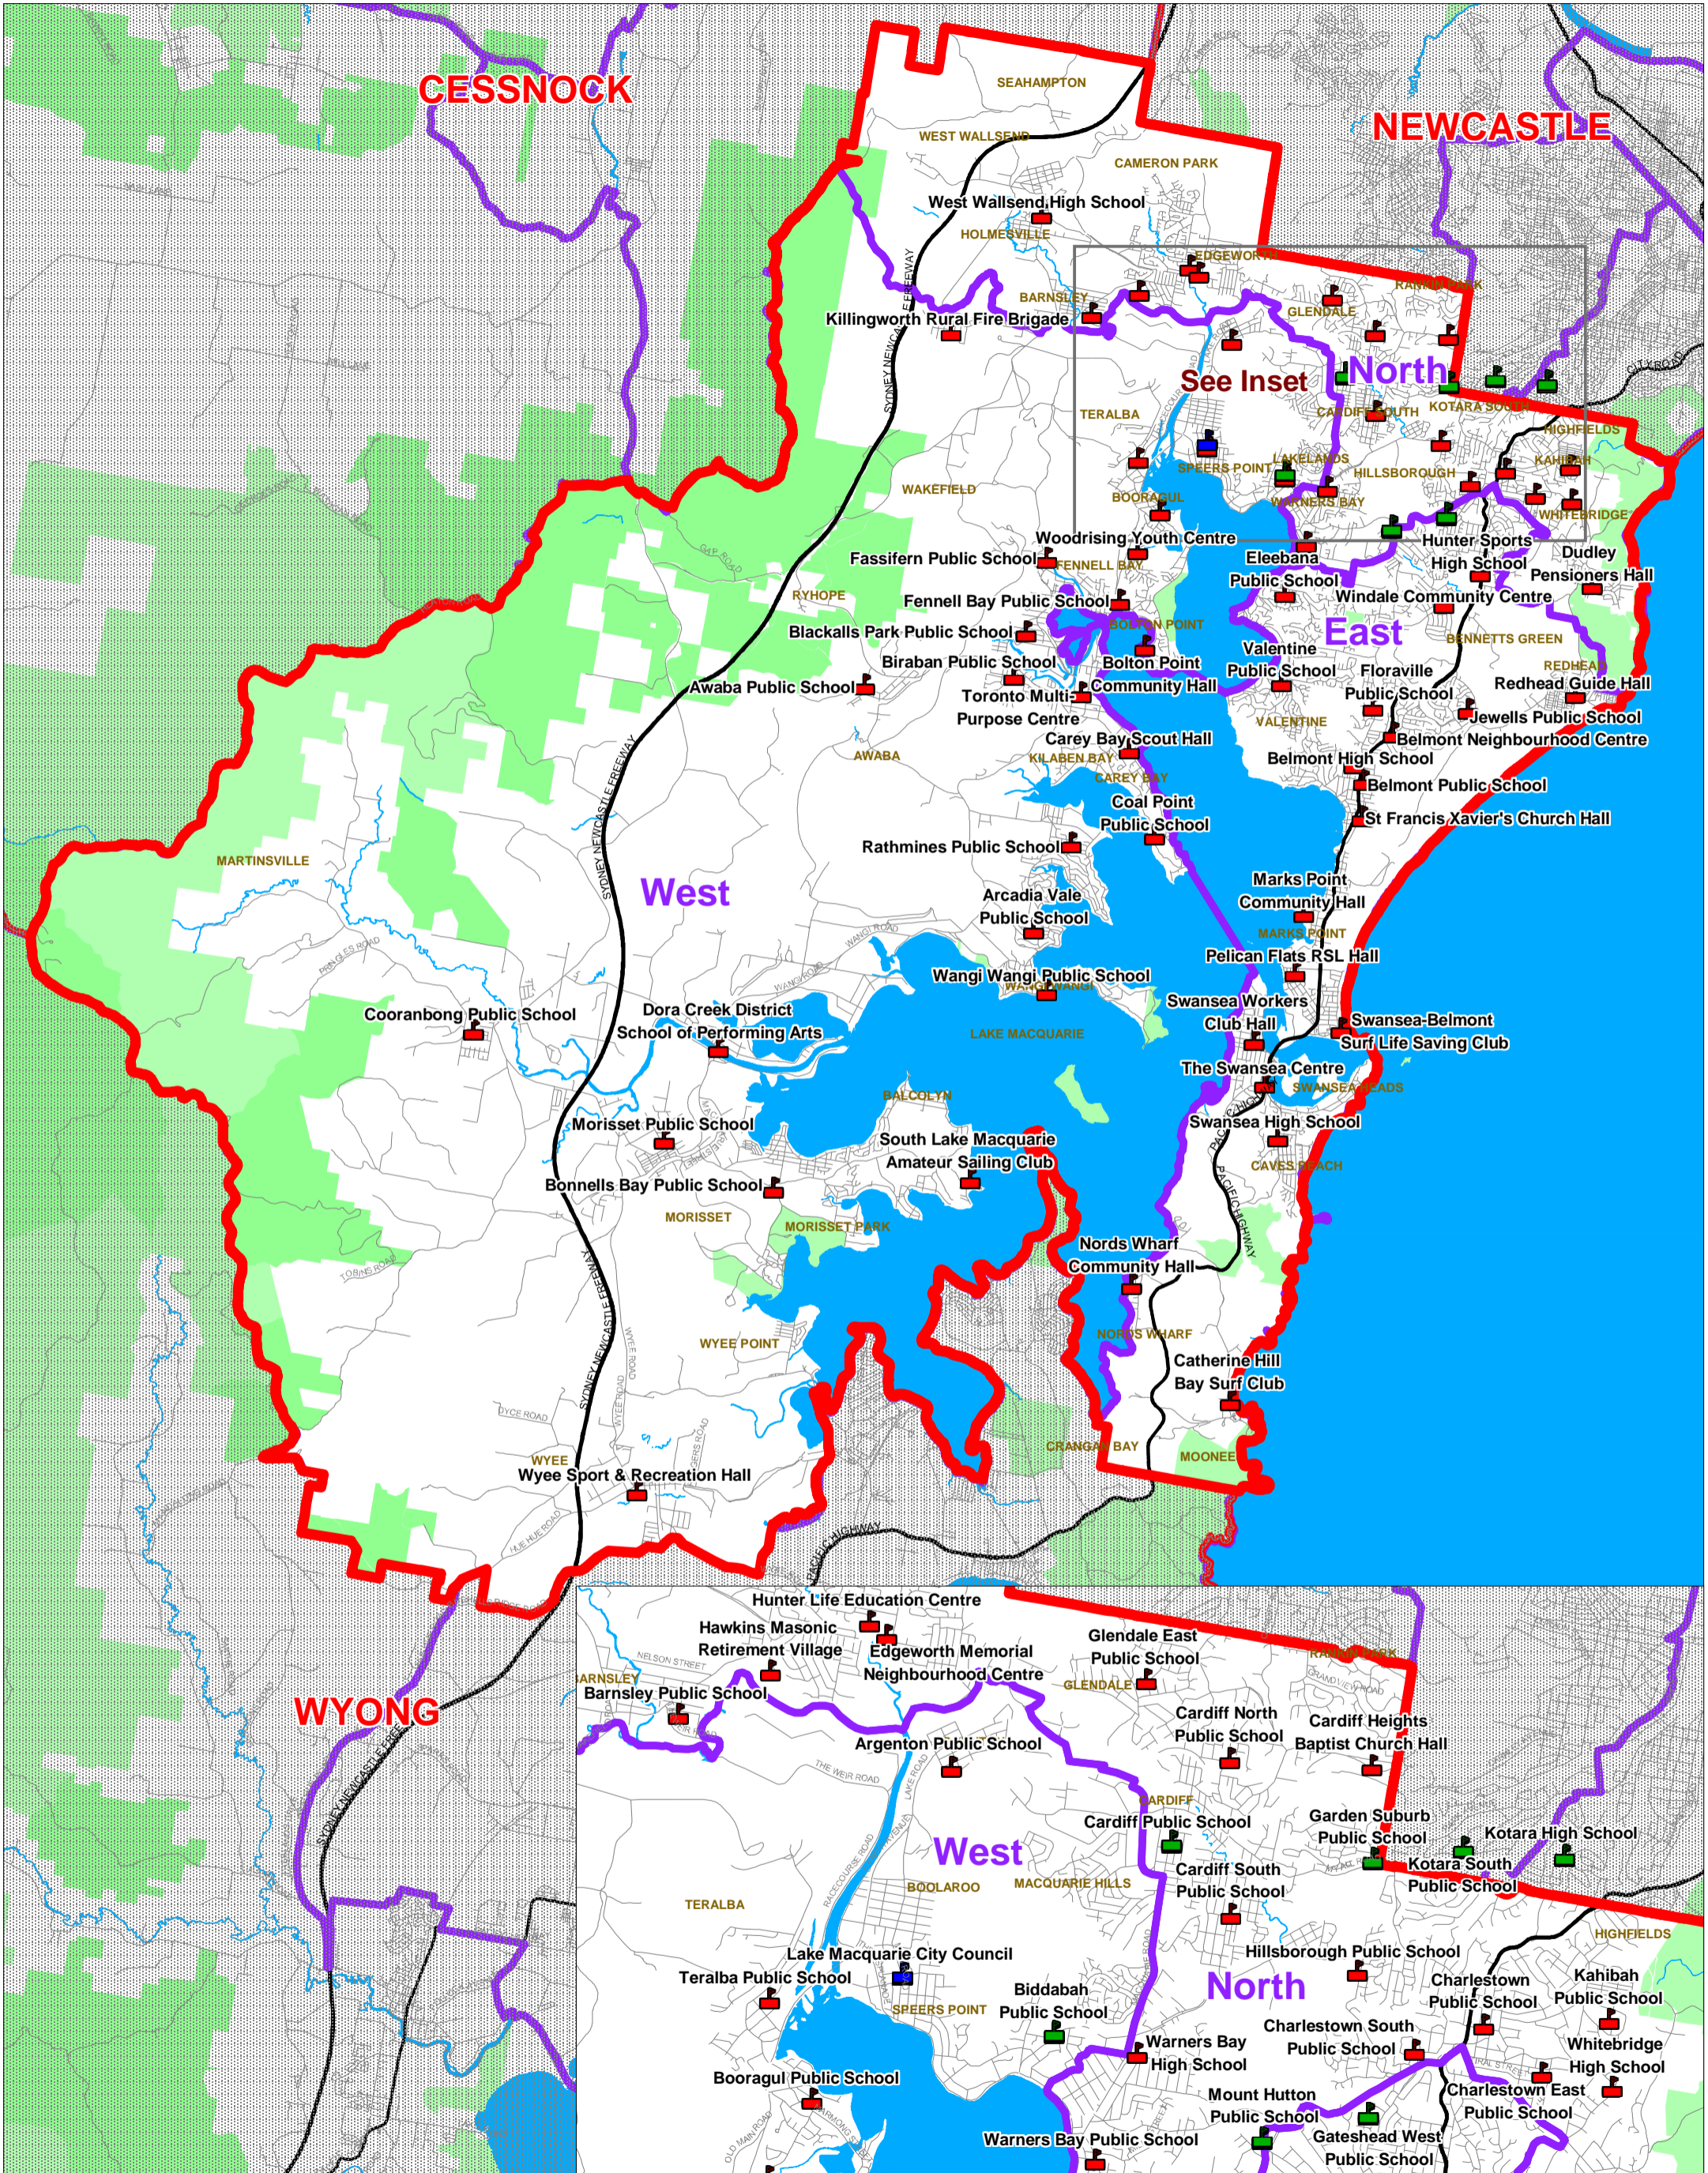

# Lake Macquarie Local Government Election 2008

## Legend

	Principal Polling Place		Multi Ward or Multi Council Polling Place		Polling Place
	Ward boundary		Local Government Boundary		