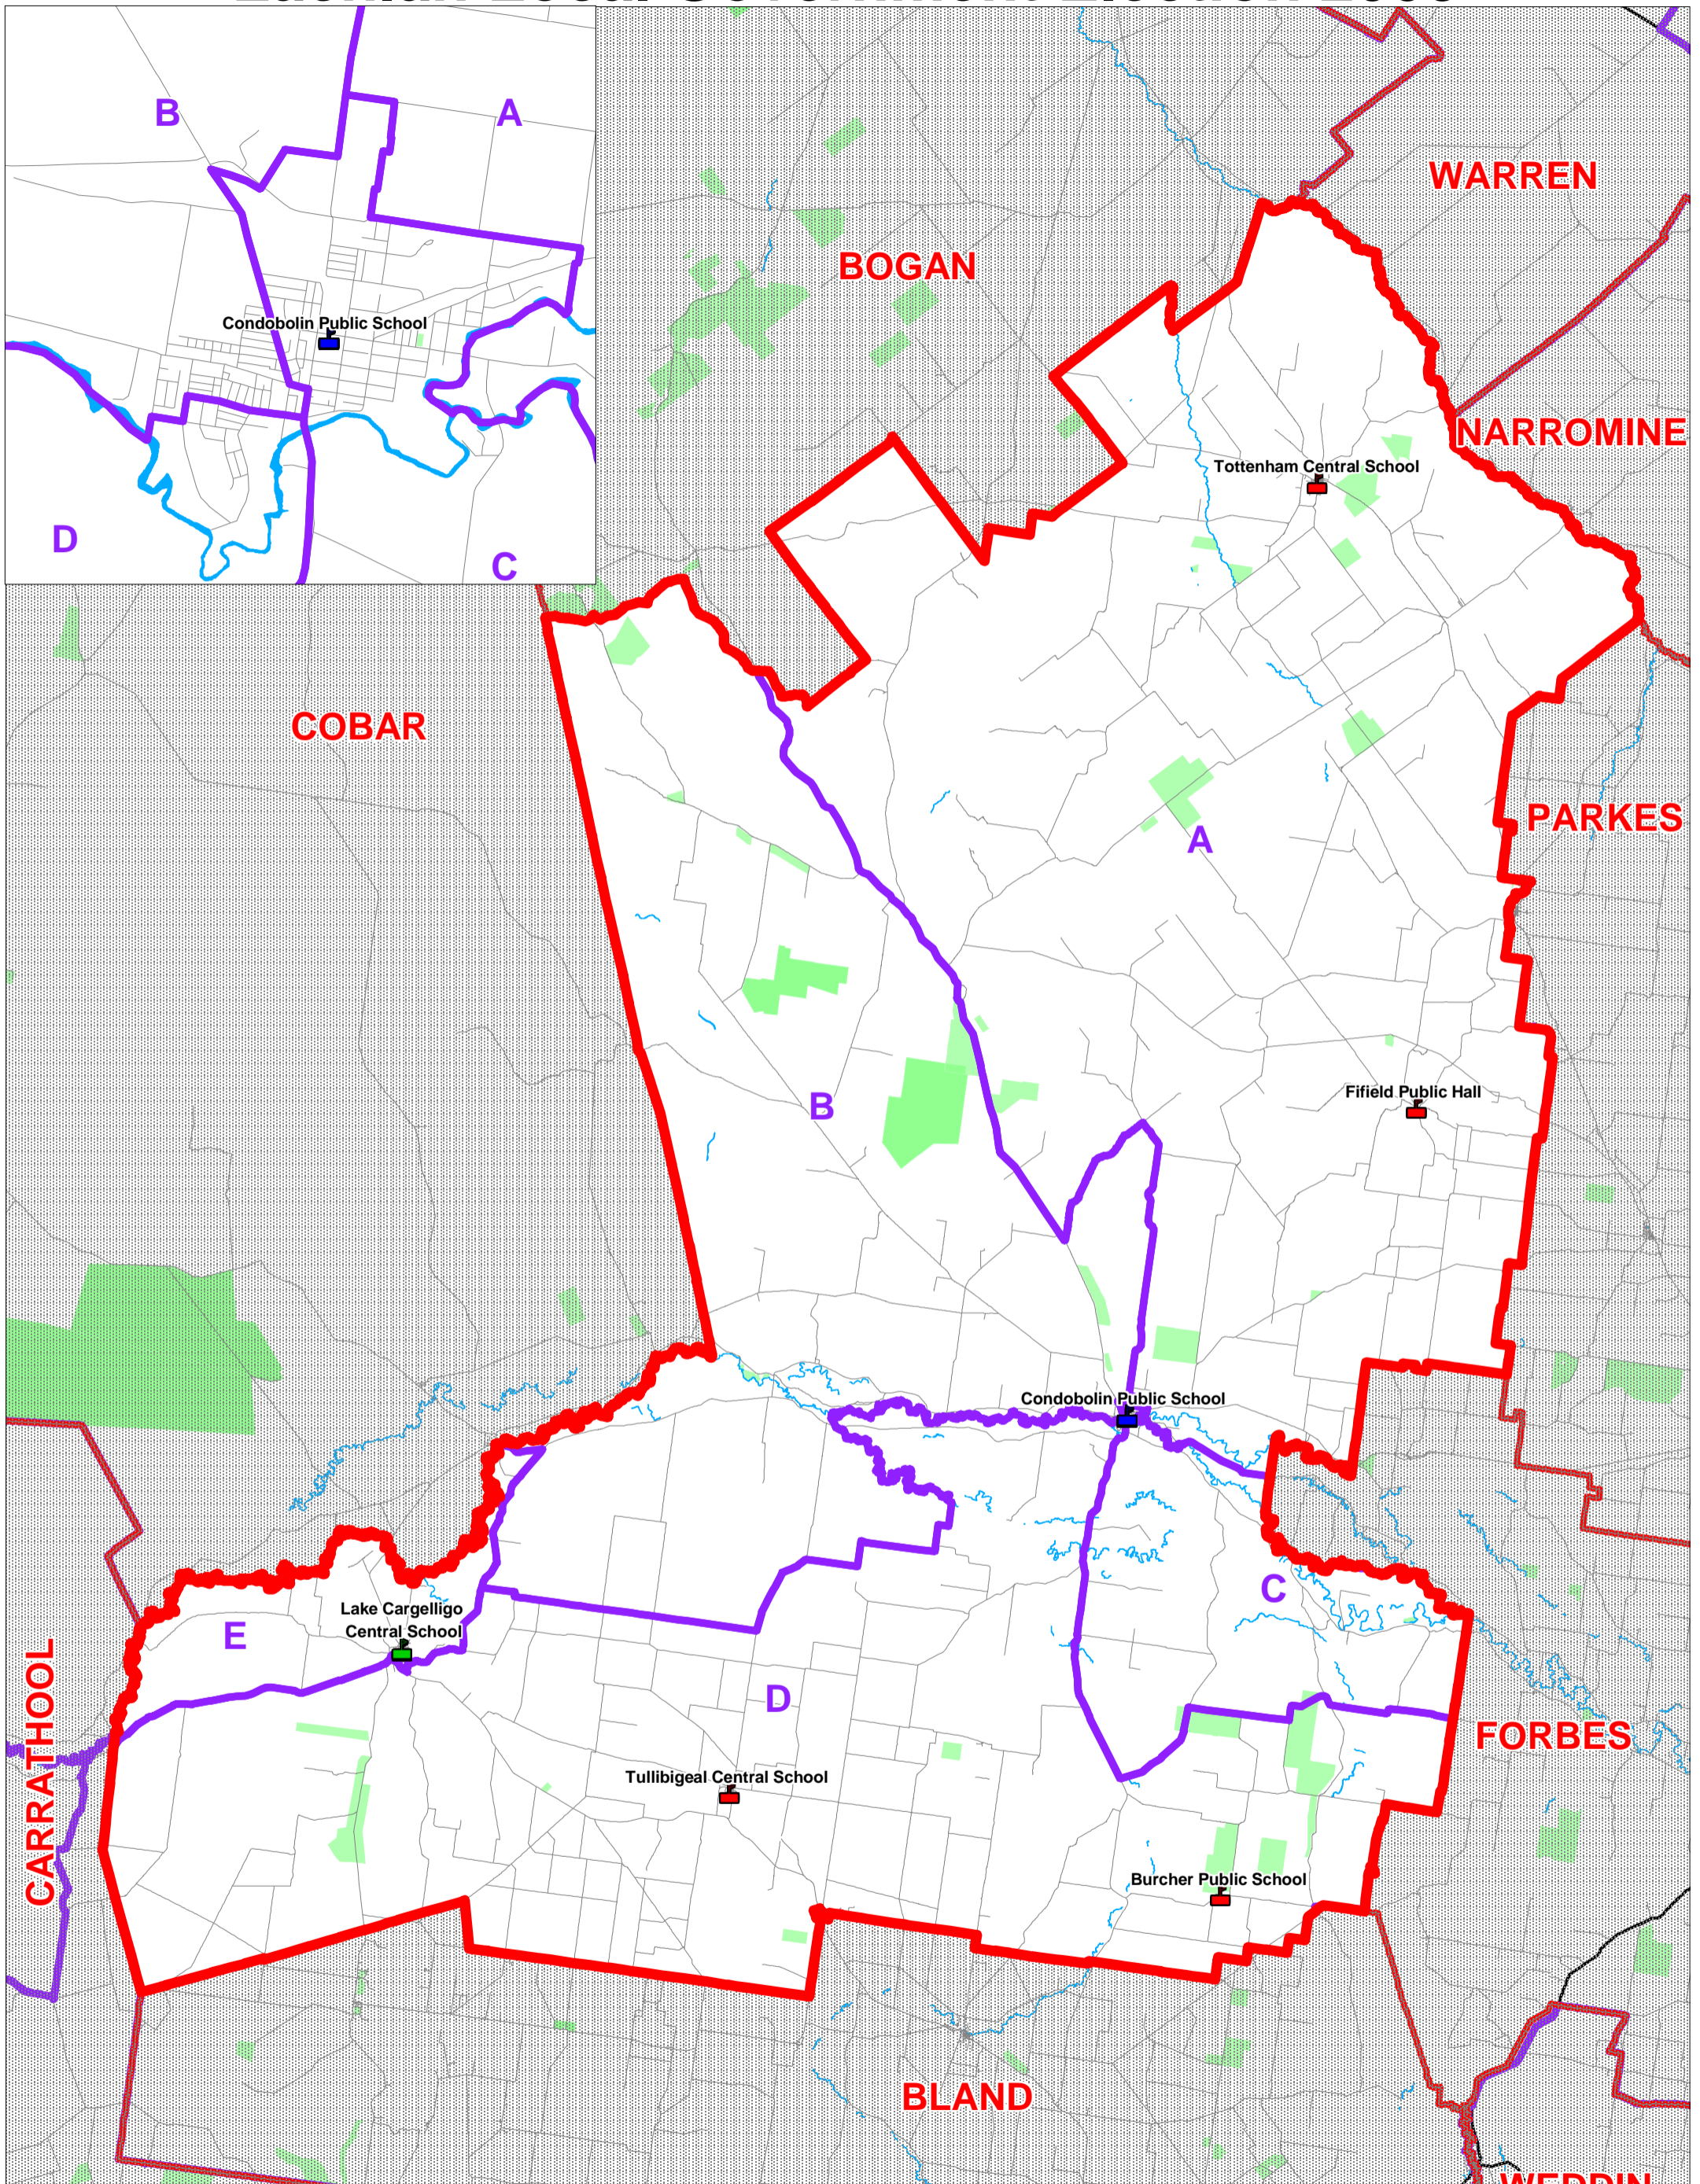

Lachlan Local Government Election 2008

Legend

	Principal Polling Place		Multi Ward or Multi Council Polling Place		Polling Place
	Local Government Boundary		Ward boundary		