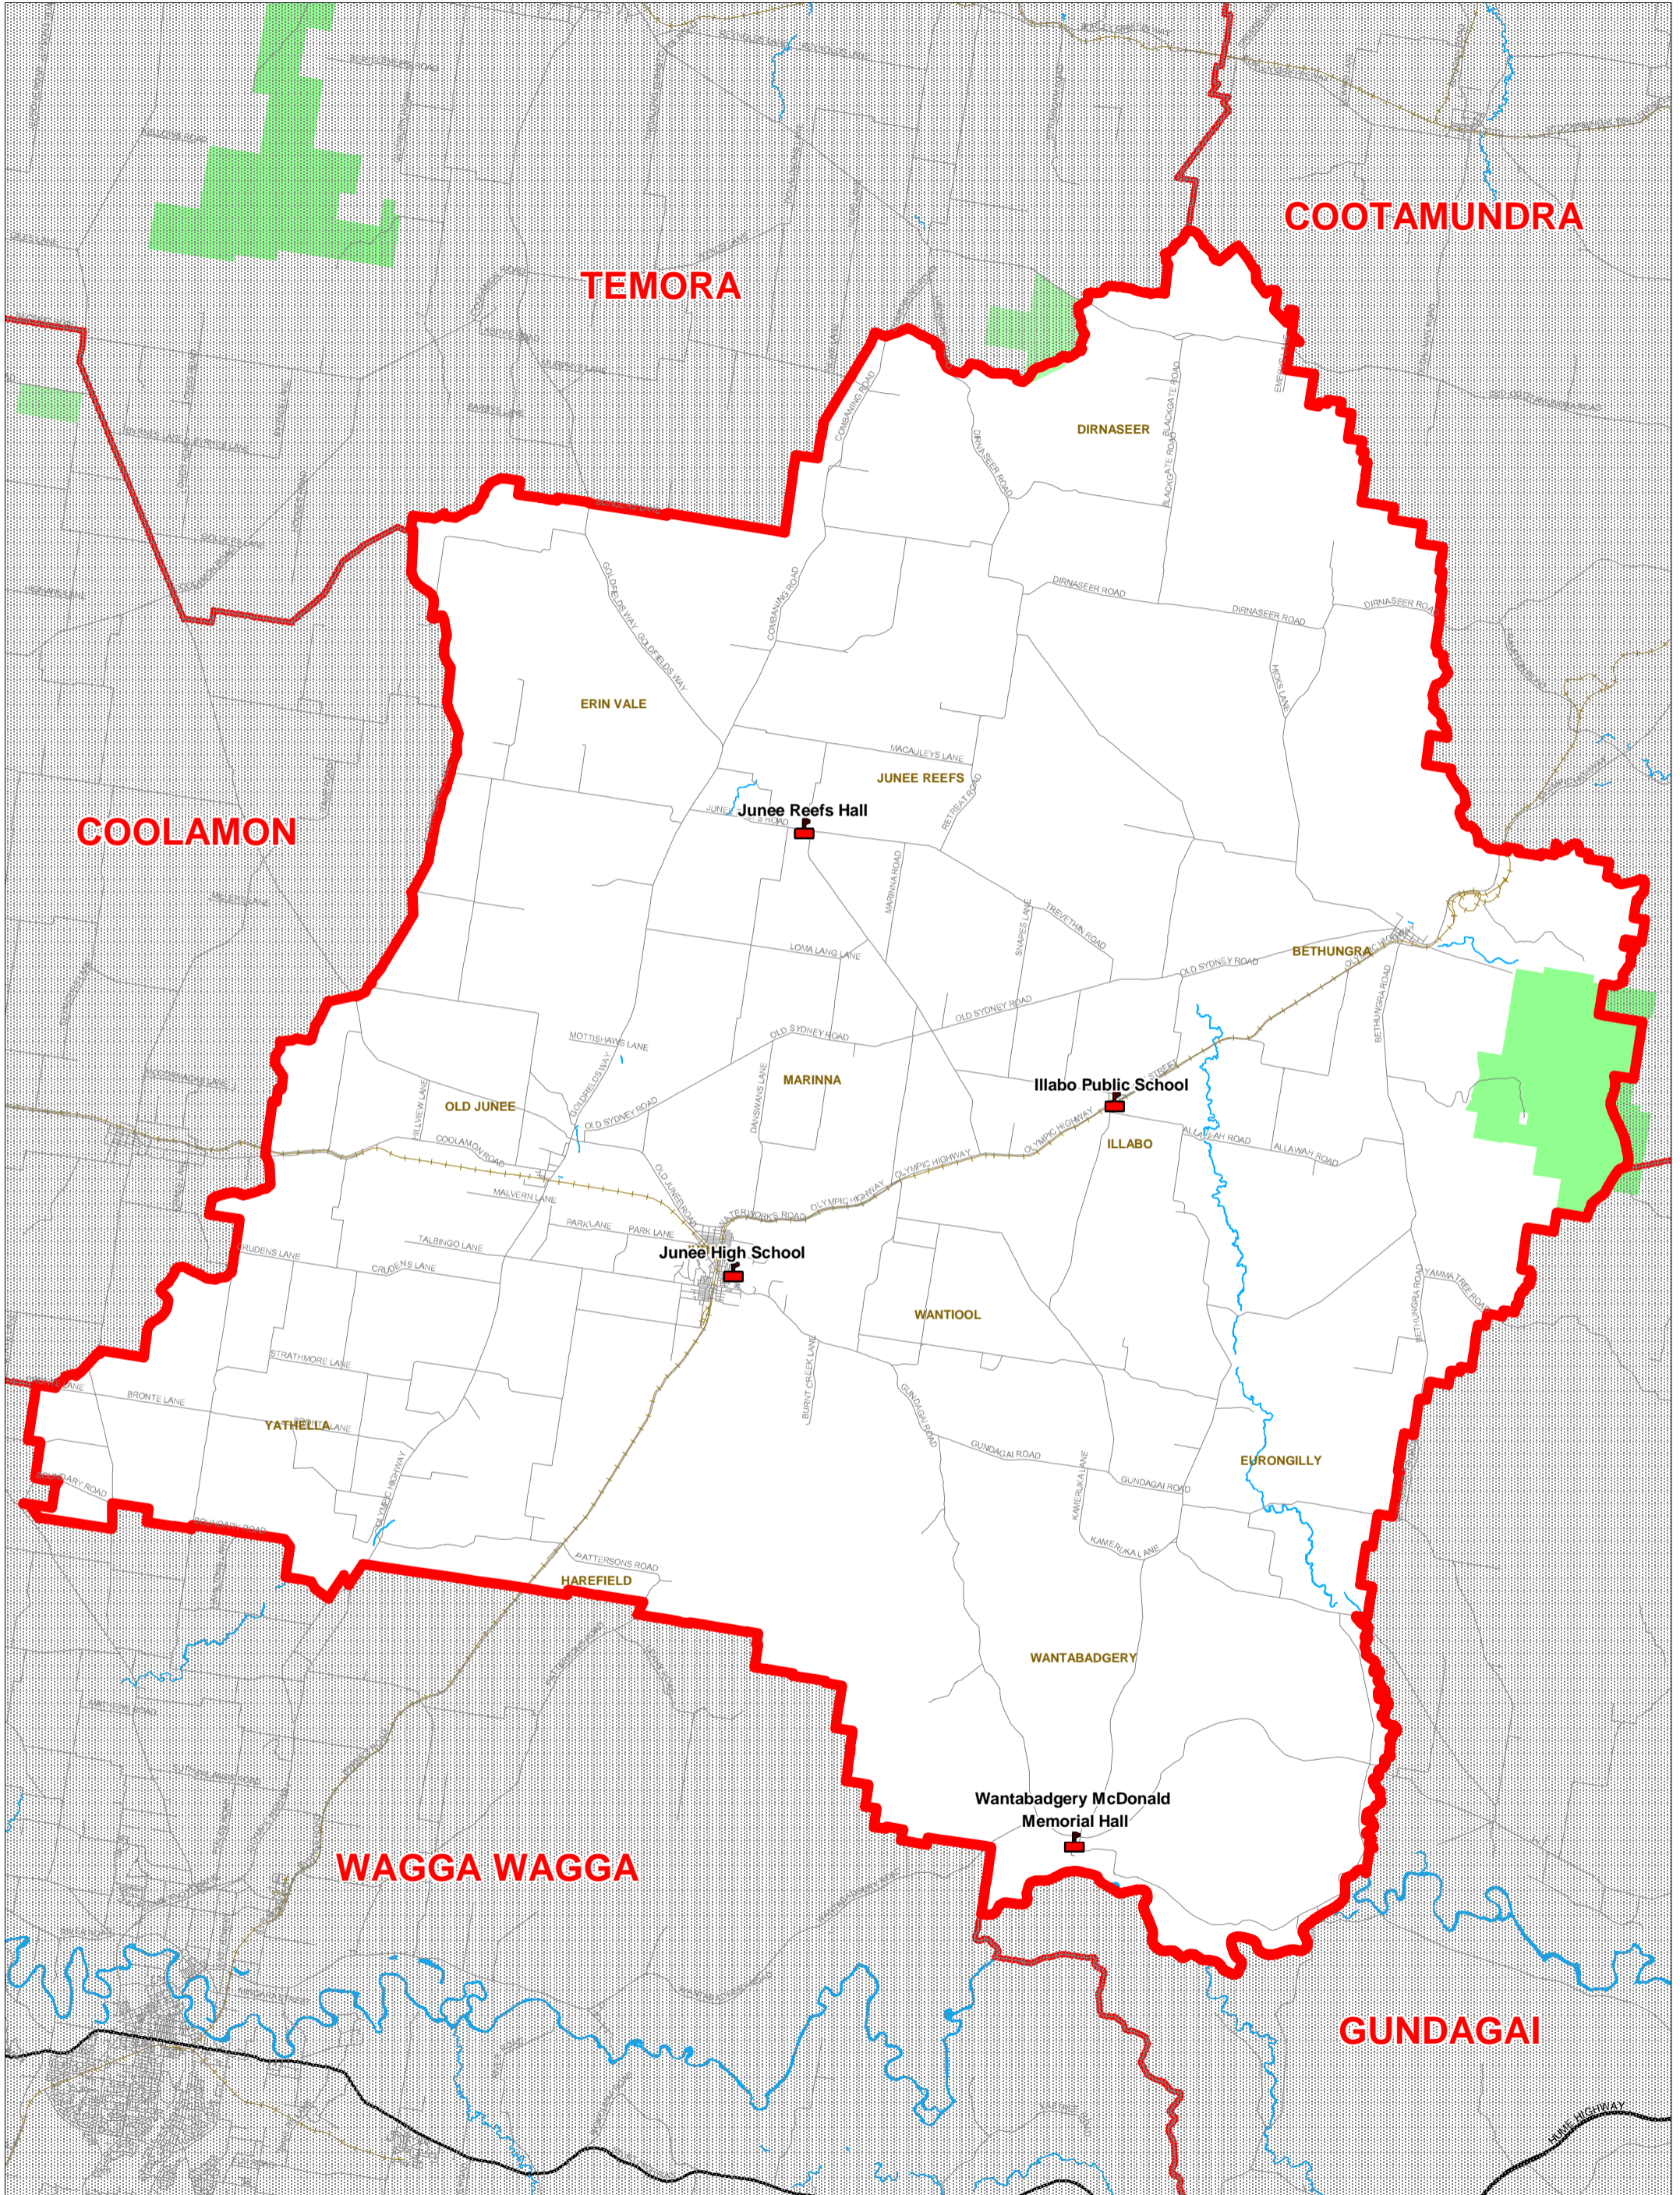

# Junee Local Government Election 2008

## Legend

Polling Place

Local Government Boundary