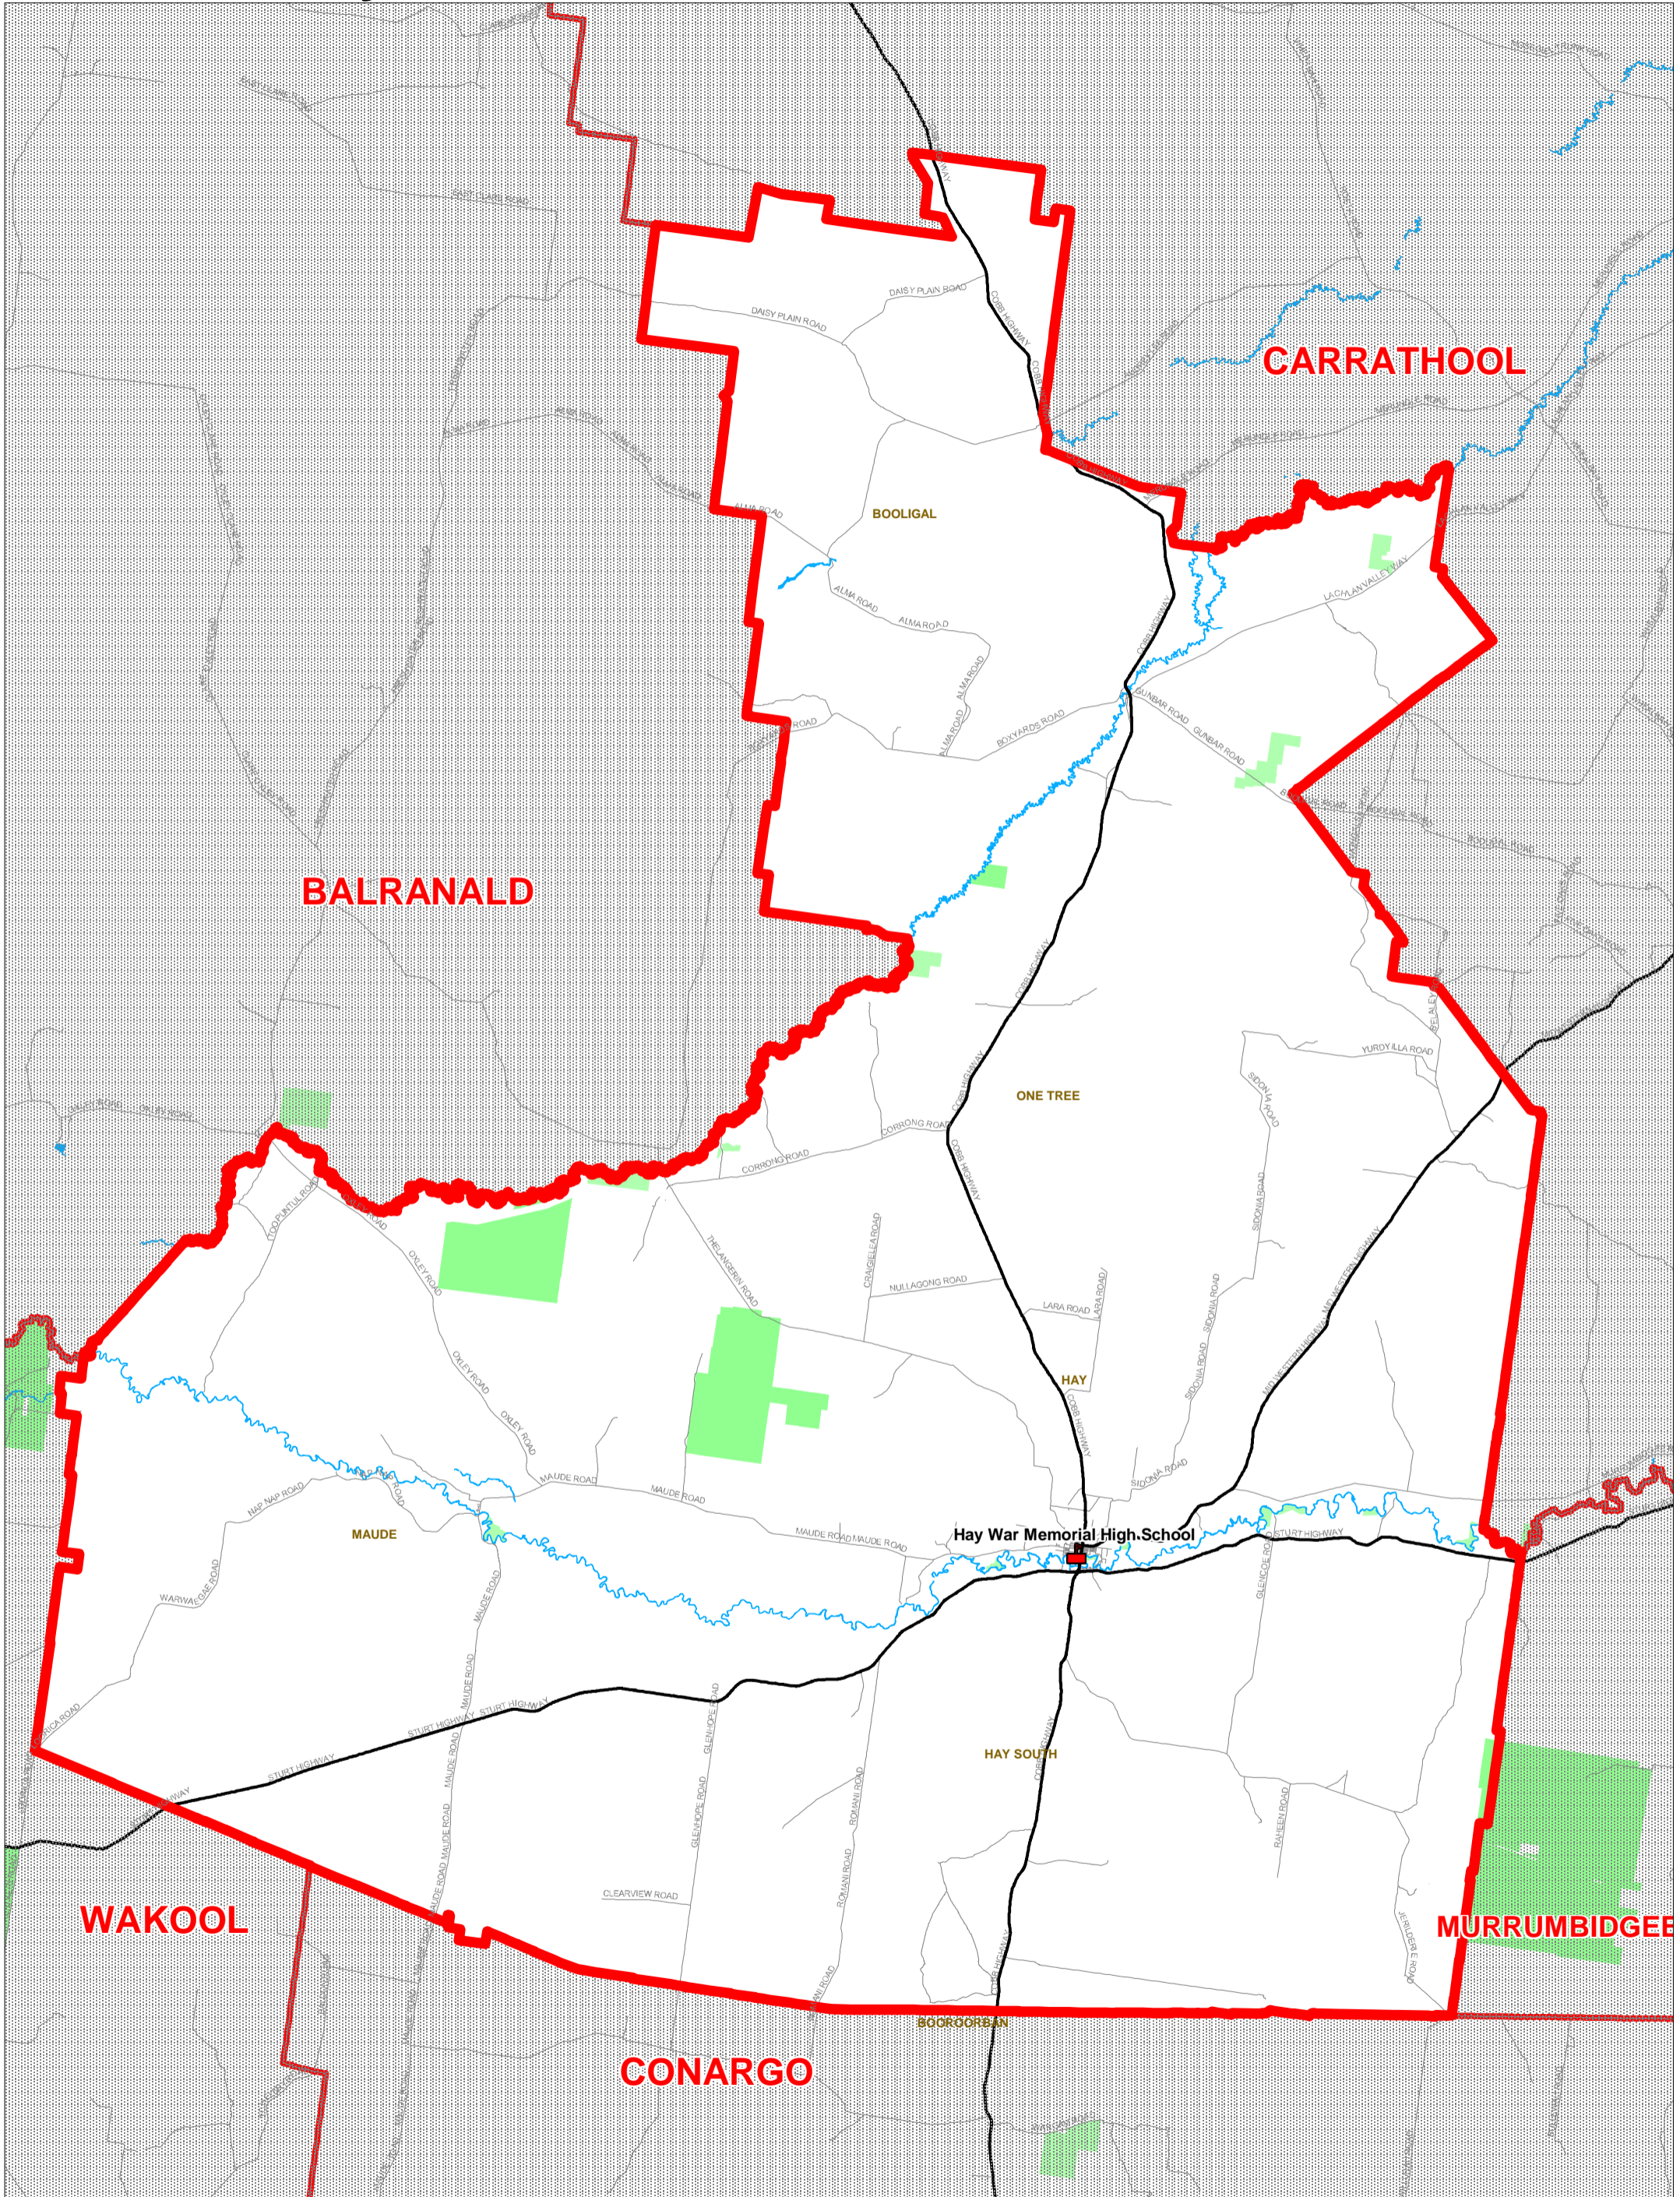

Hay Local Government Election 2008

Legend

	Polling Place		Local Government Boundary
--	---------------	---	---------------------------