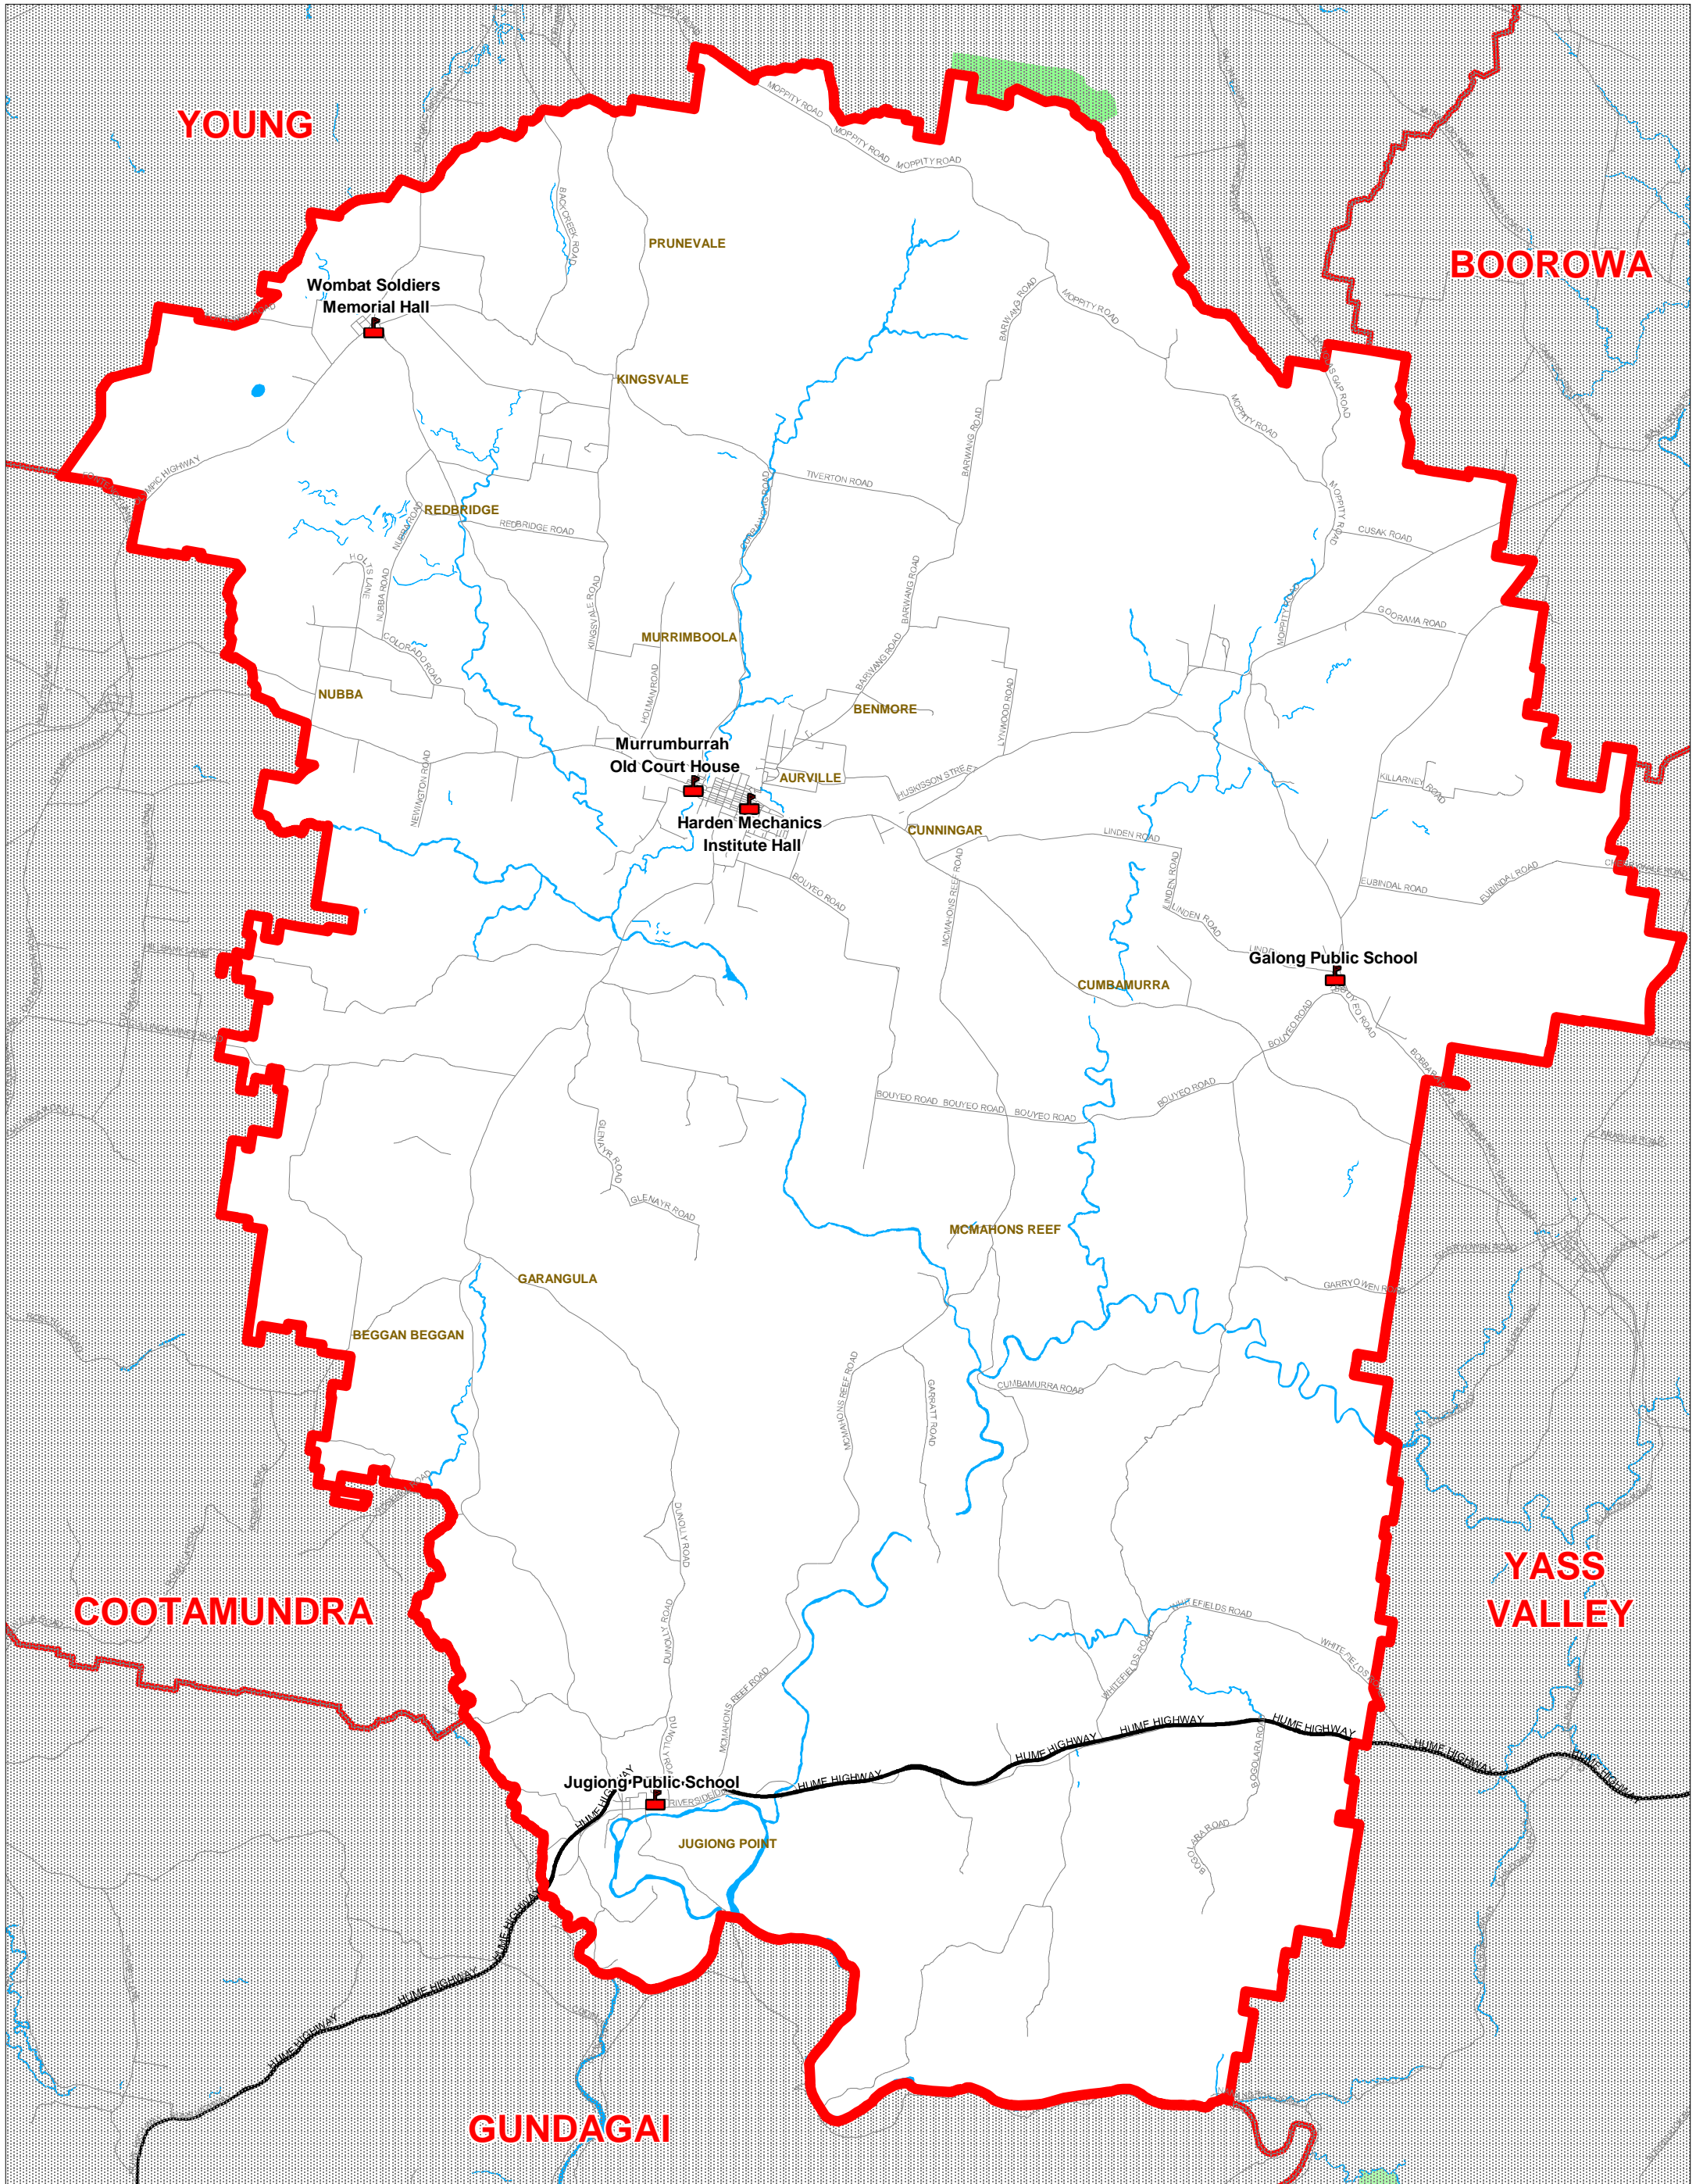

Harden Local Government Election 2008

Legend

Polling Place

Local Government Boundary