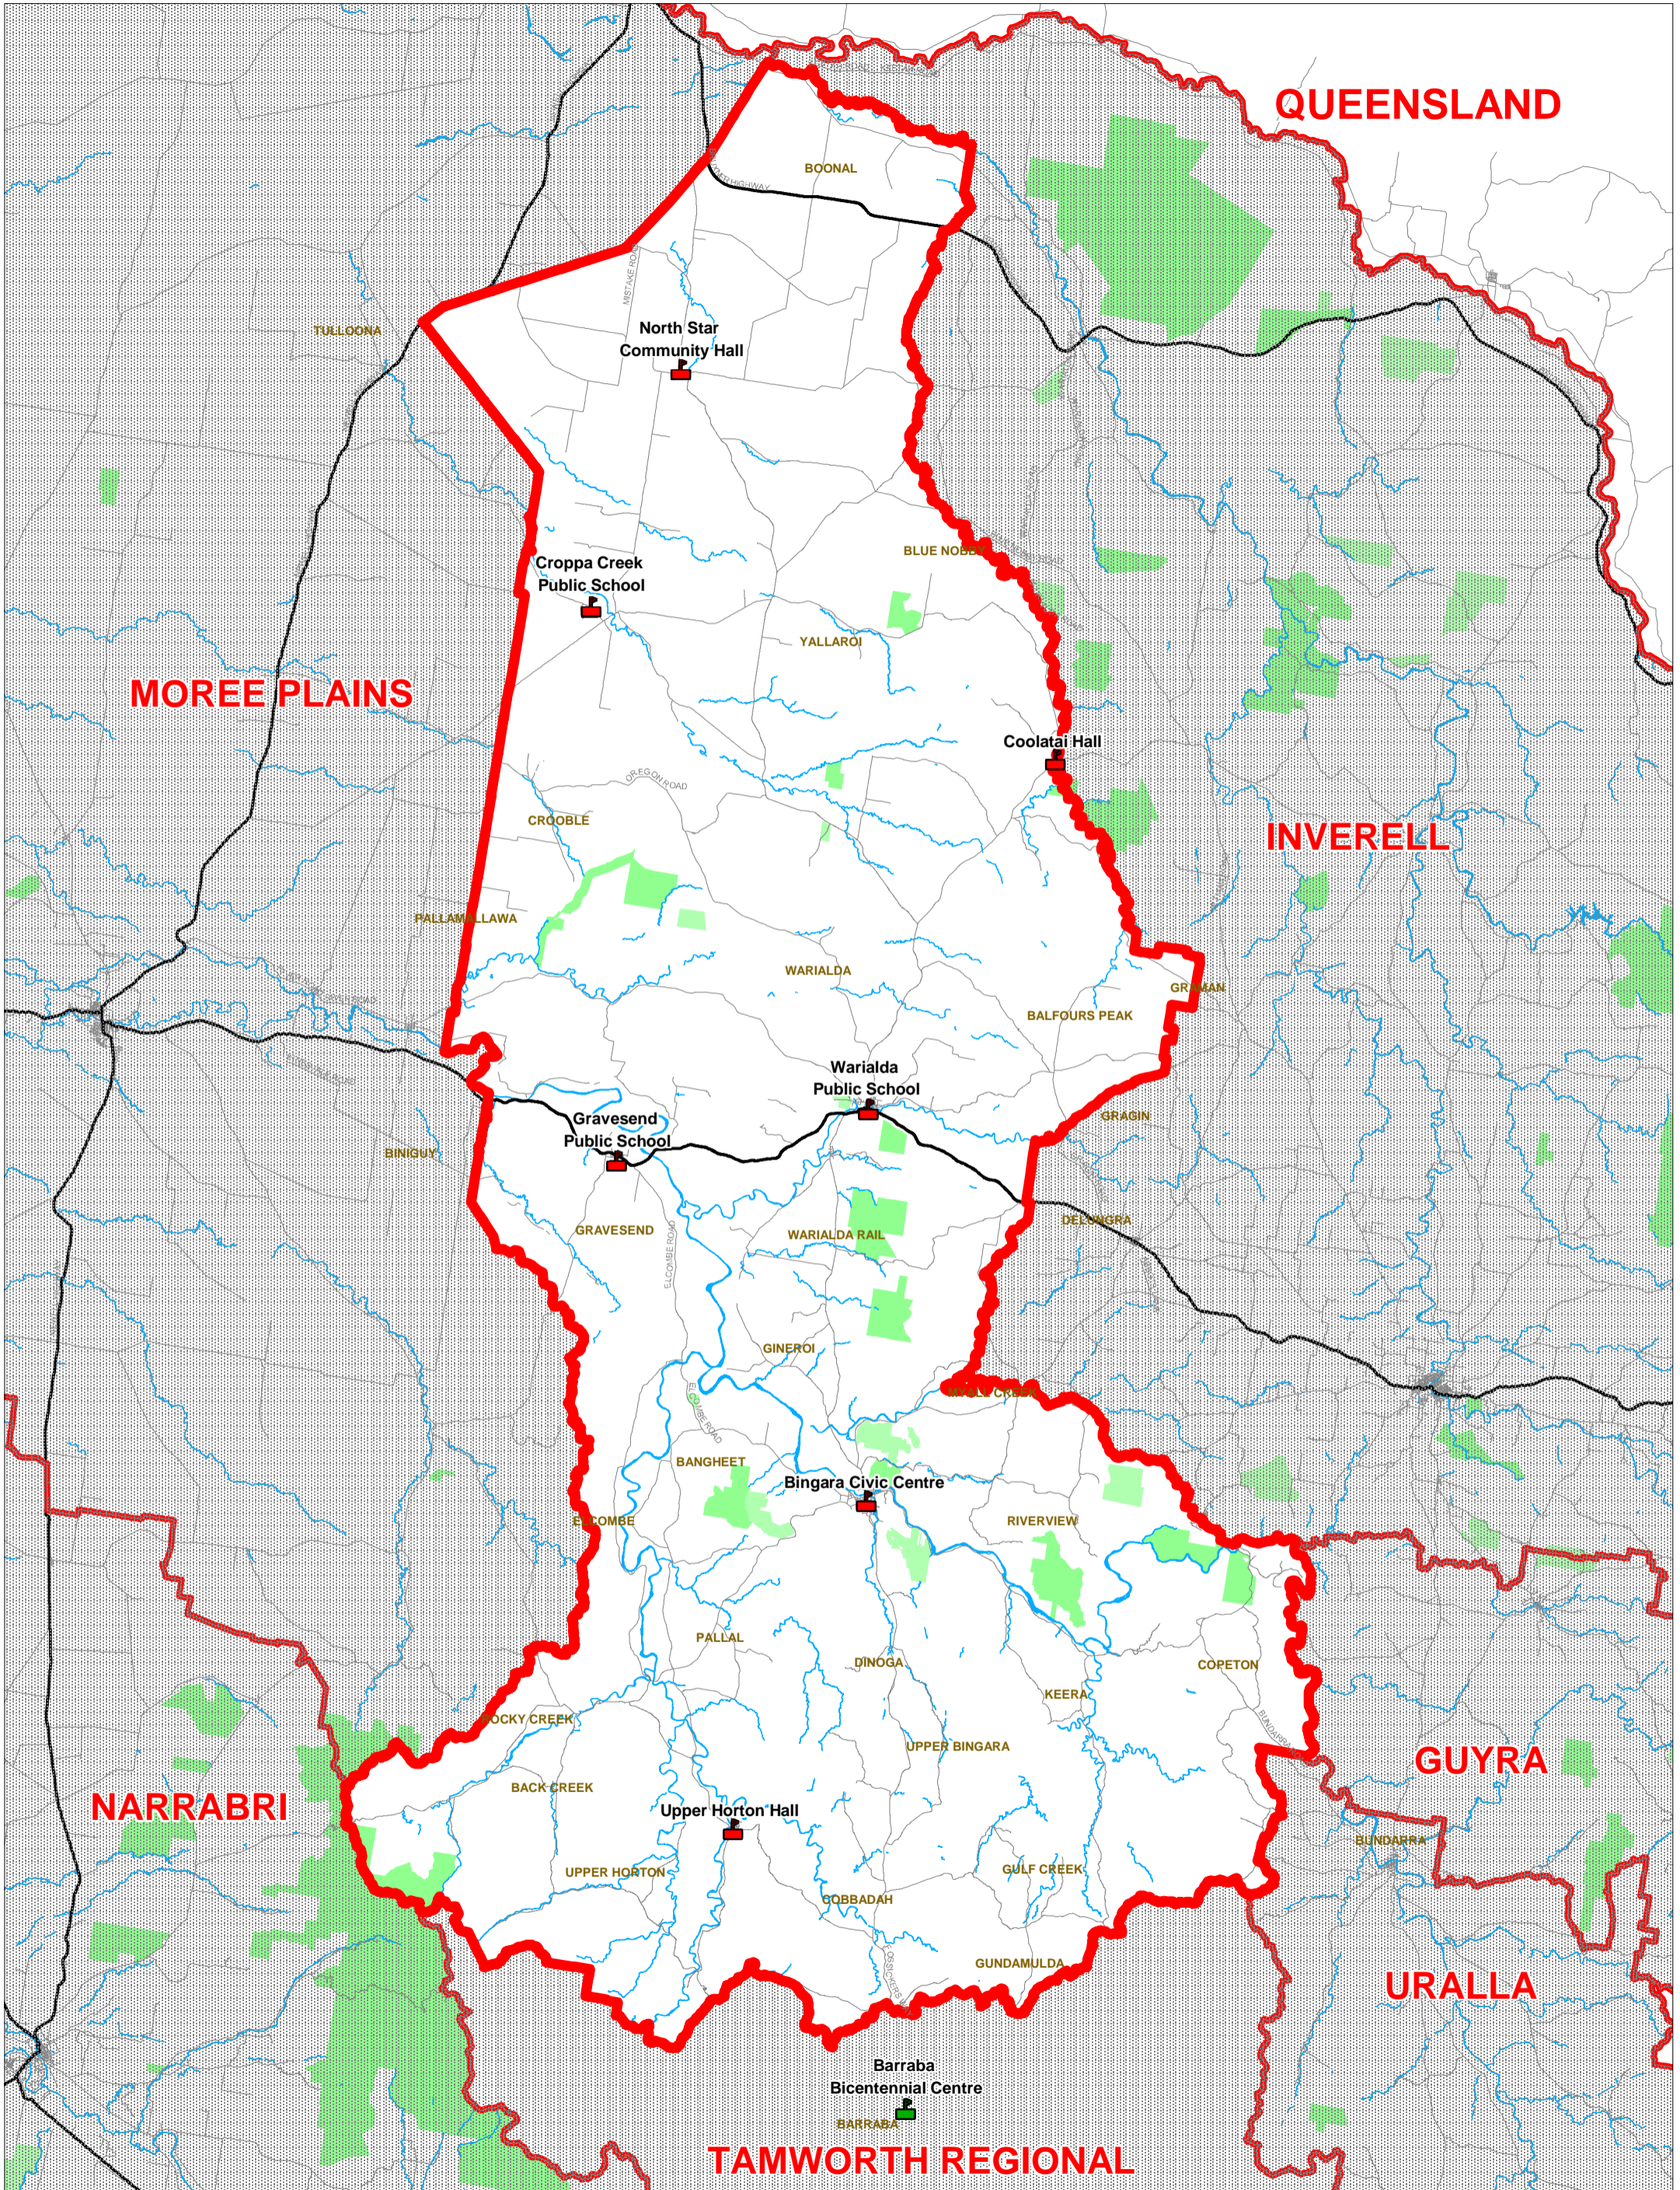

# Gwydir Local Government Election 2008

## Legend

	Polling Place		Multi Ward or Multi Council Polling Place		Local Government Boundary
--	---------------	---	---	---	---------------------------