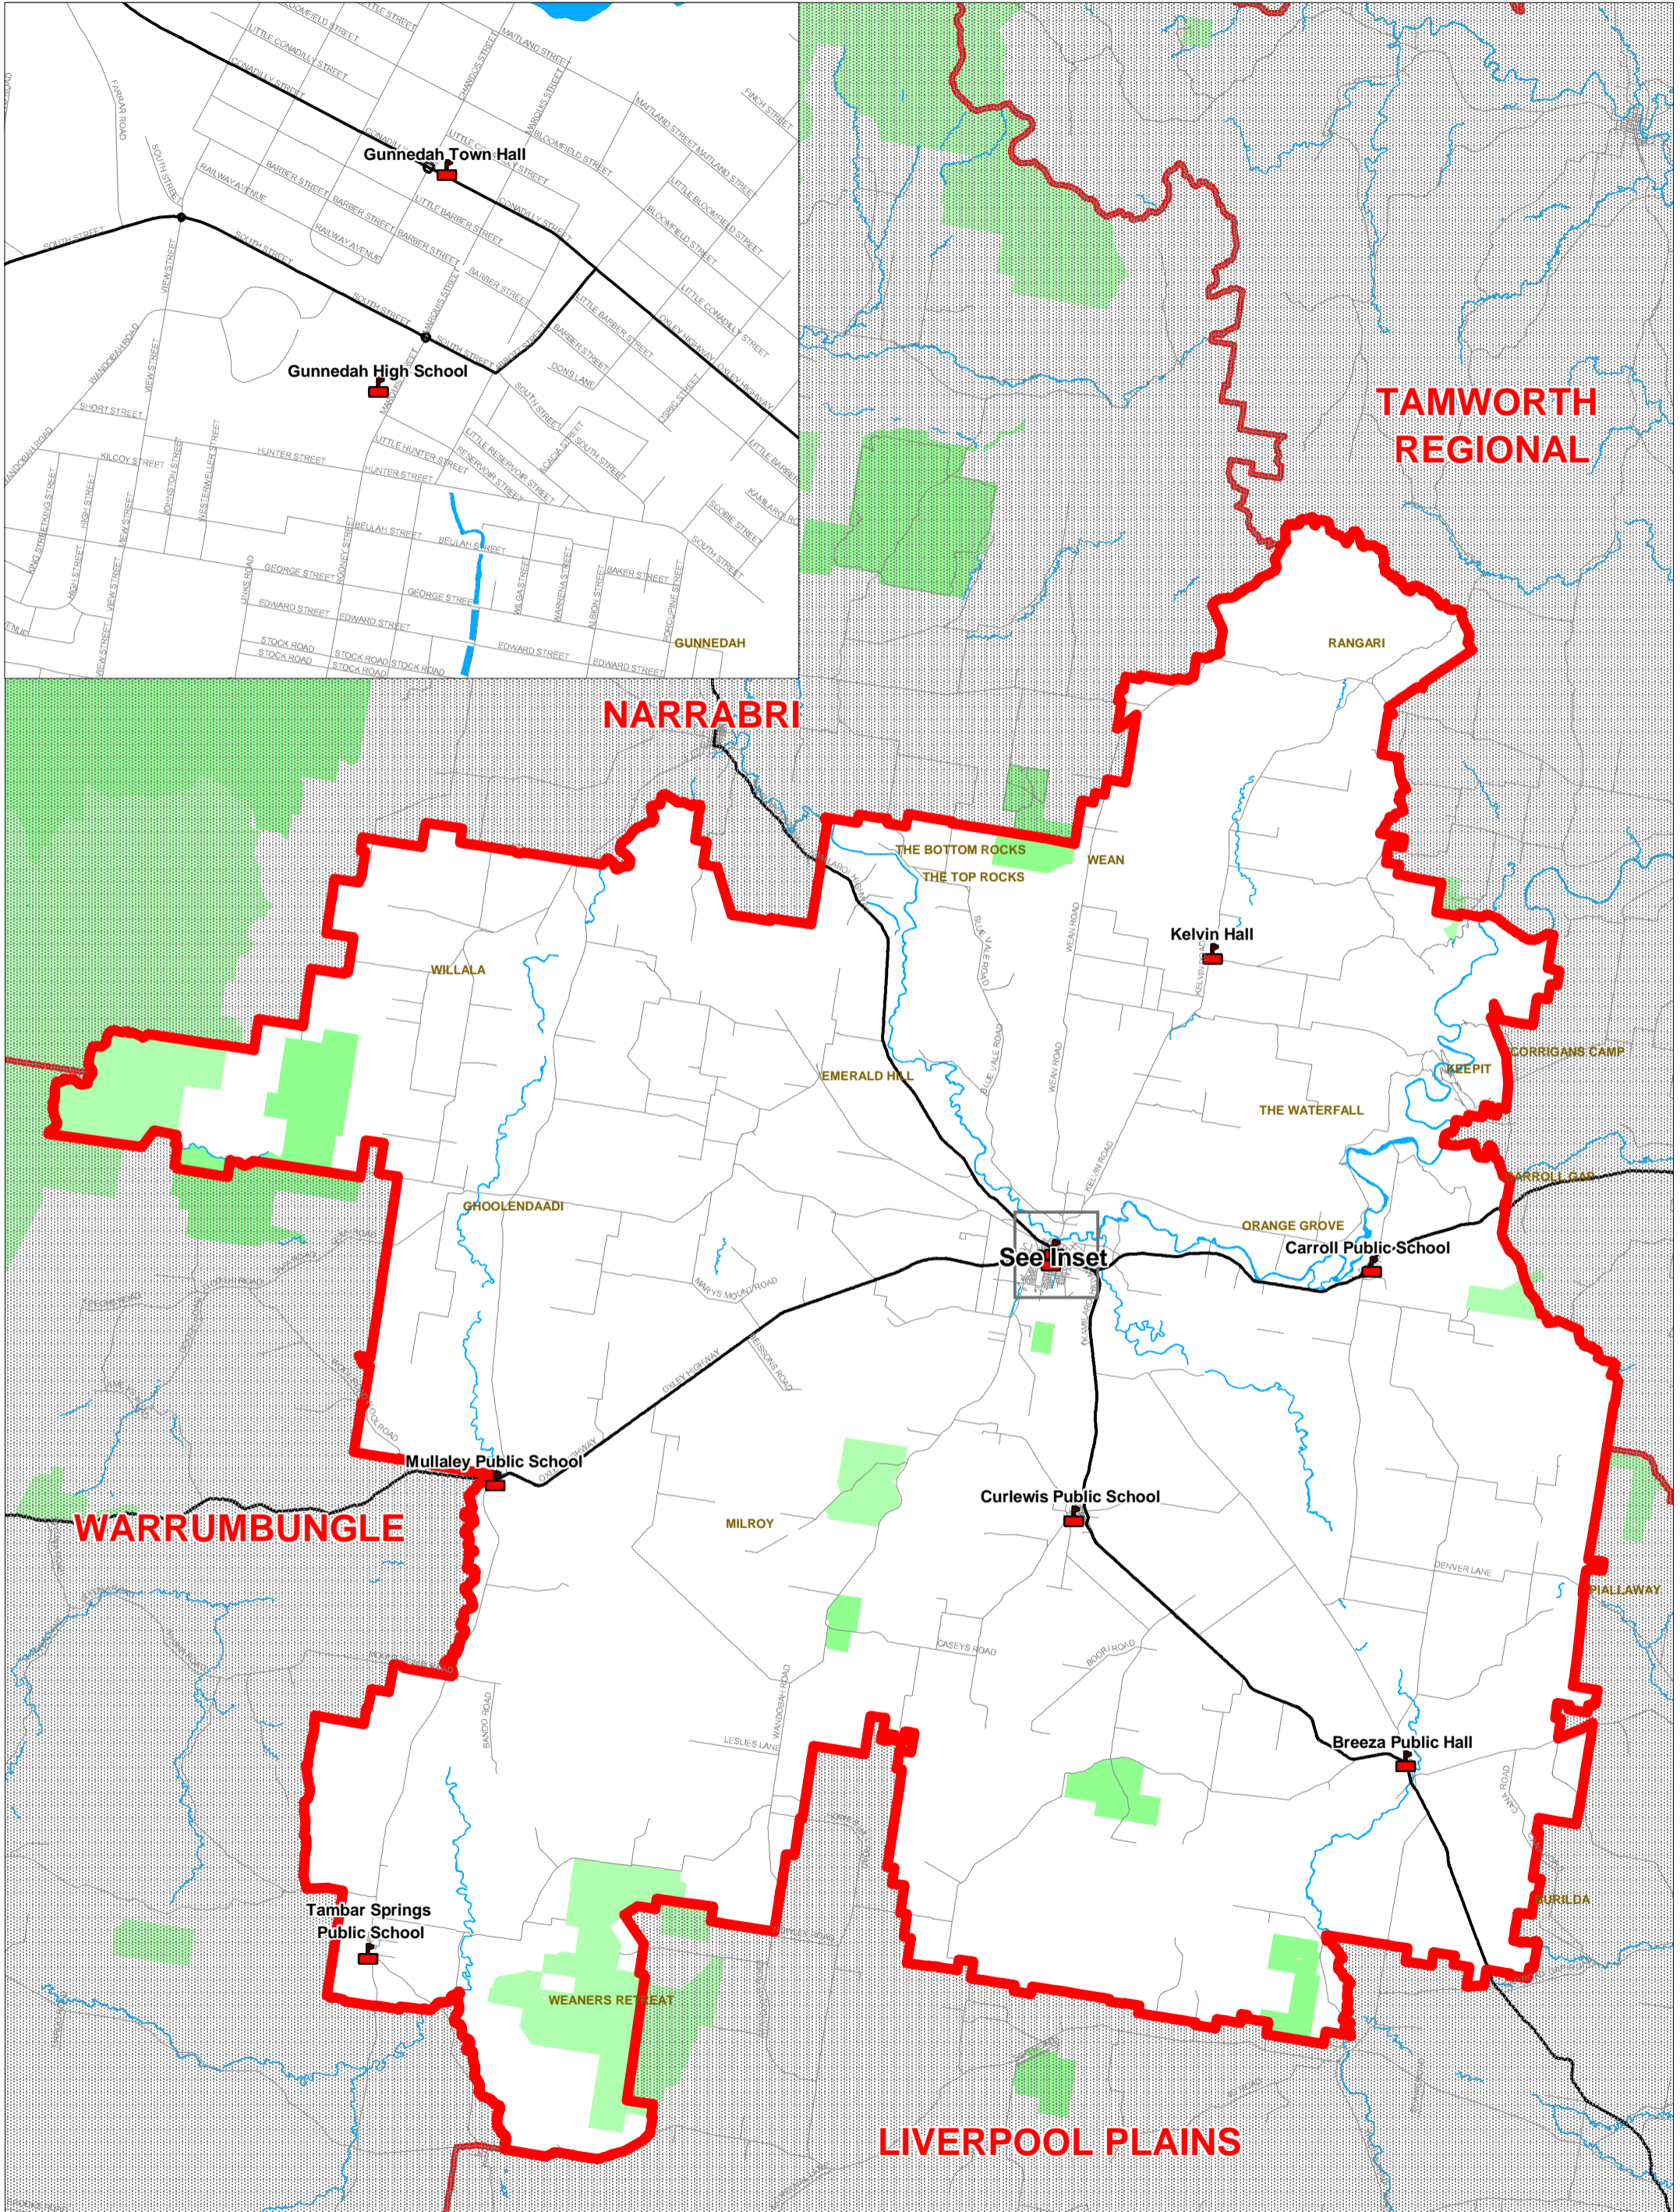

Gunnedah Local Government Election 2008

Legend

- Polling Place
- Local Government Boundary