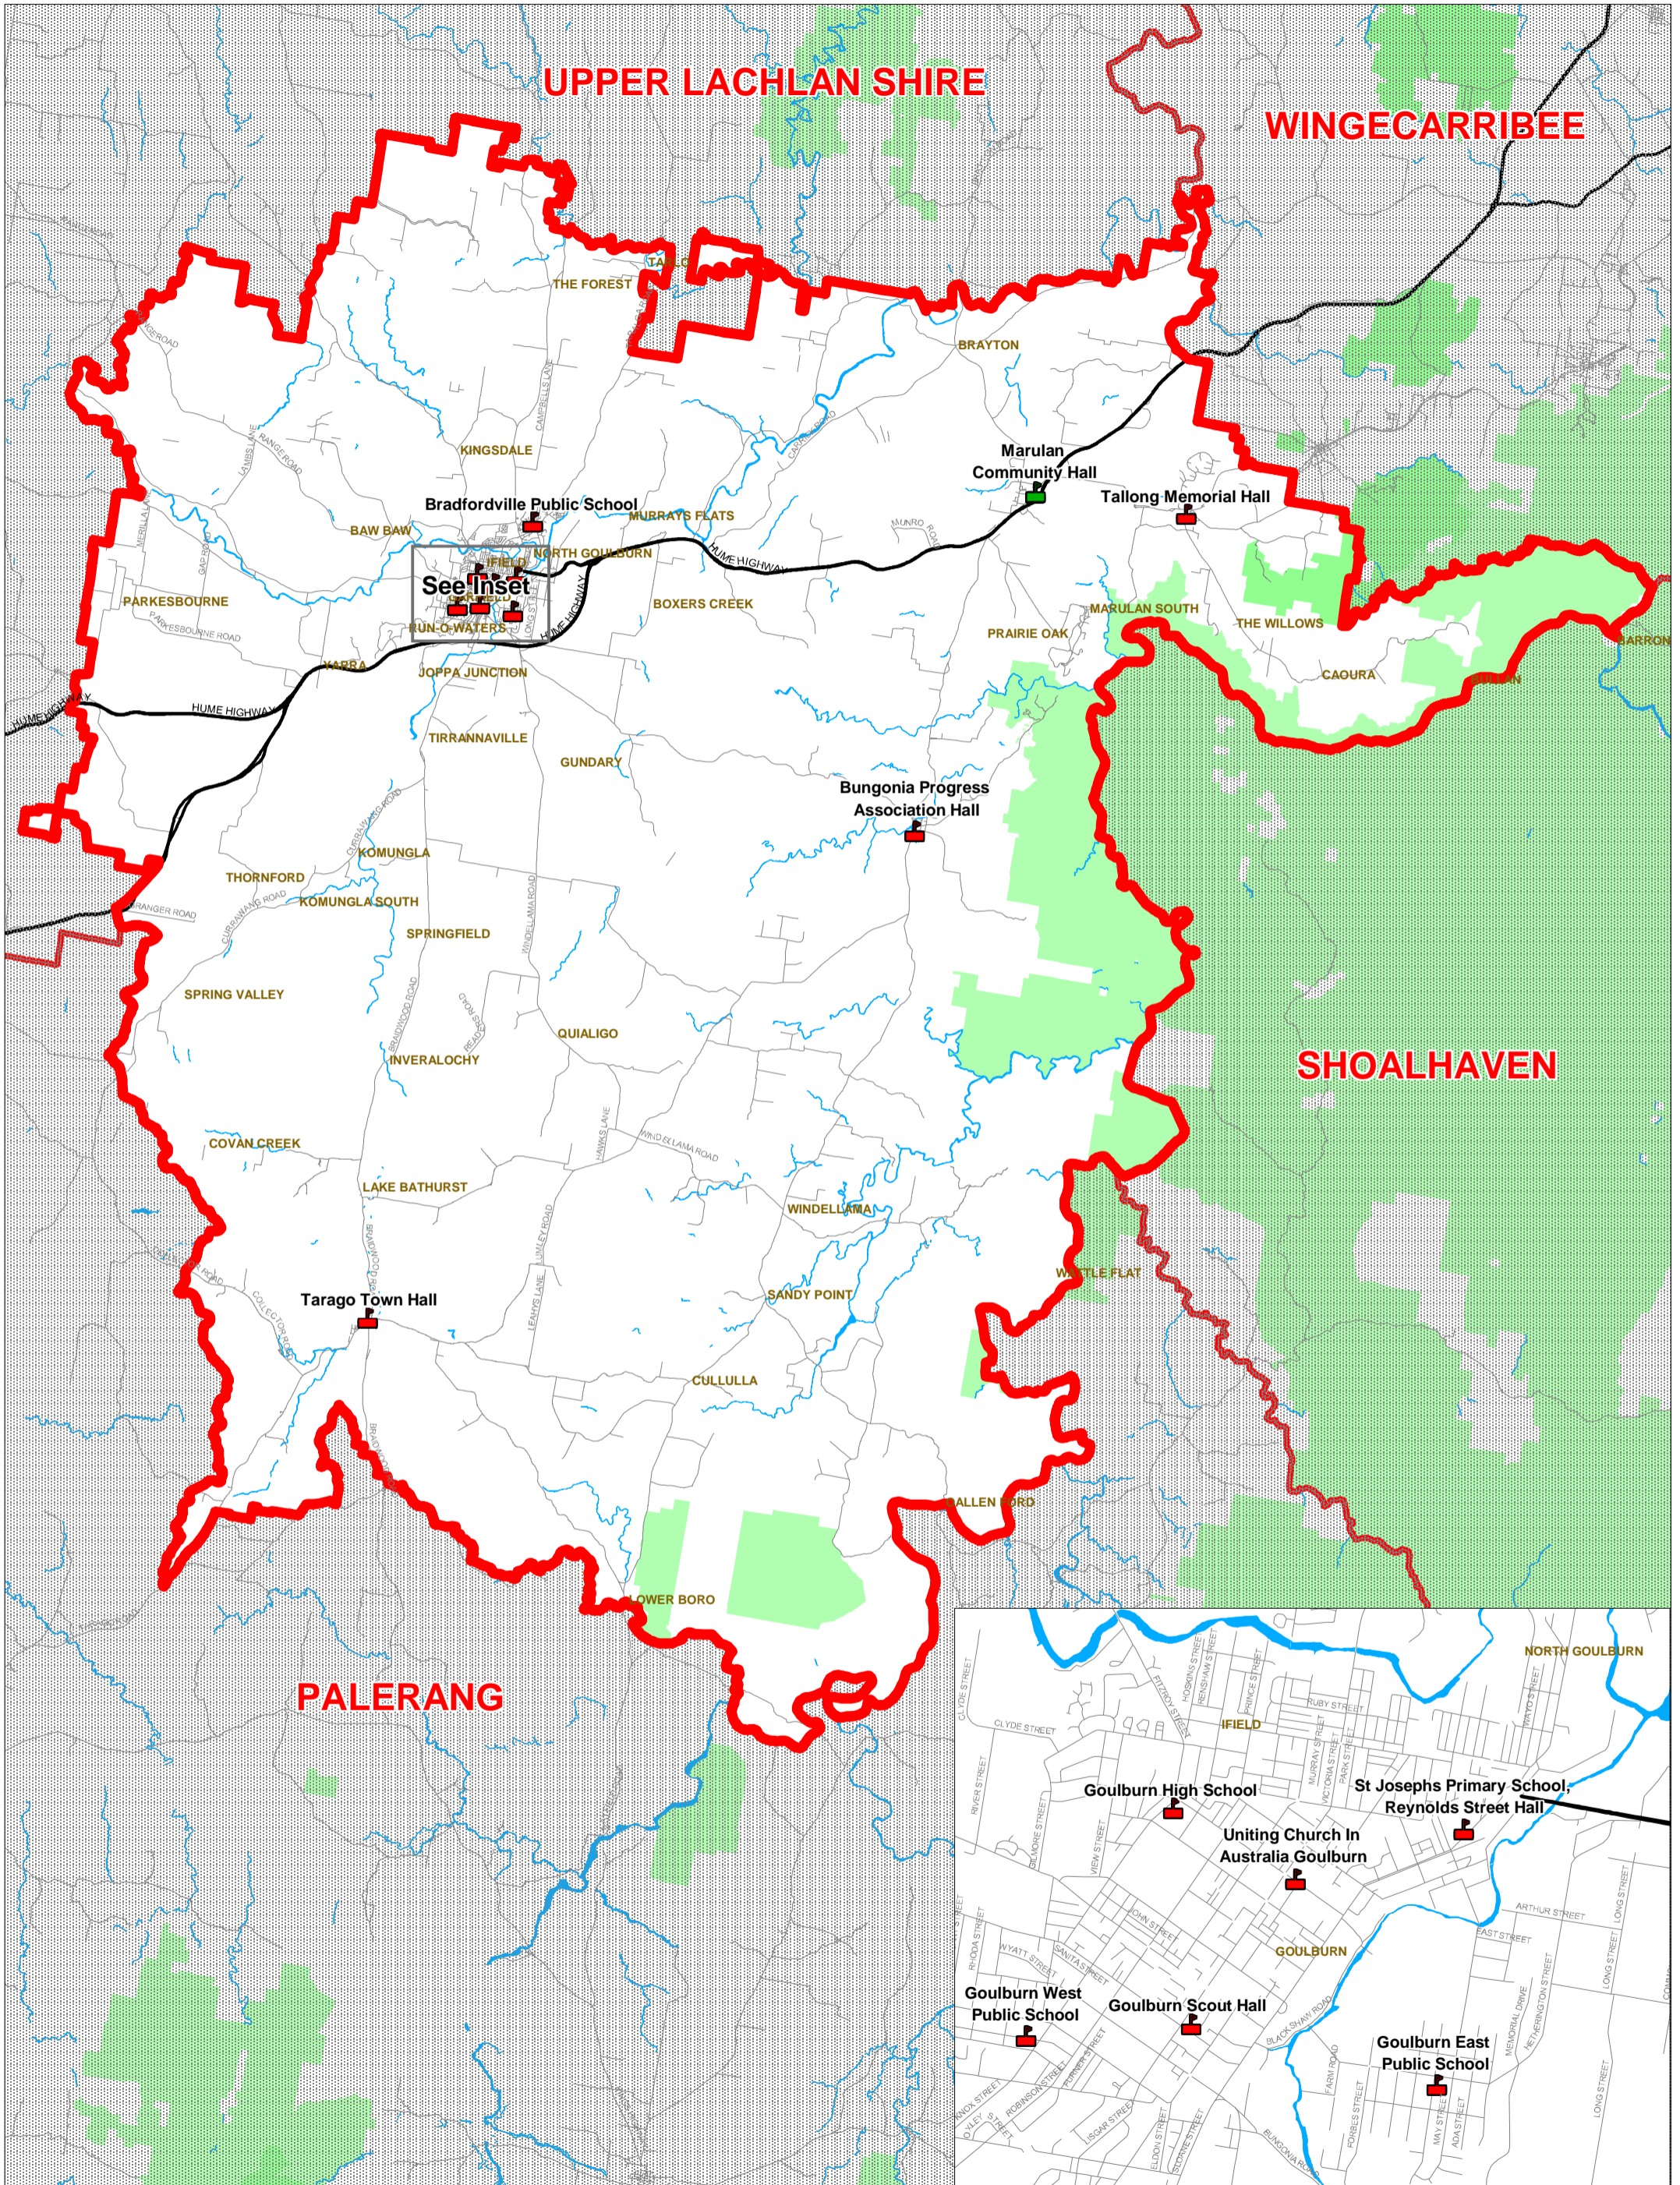

Goulburn Mulwaree Local Government Election 2008

Legend

	Polling Place		Multi Ward or Multi Council Polling Place		Local Government Boundary
---	---------------	---	---	---	---------------------------