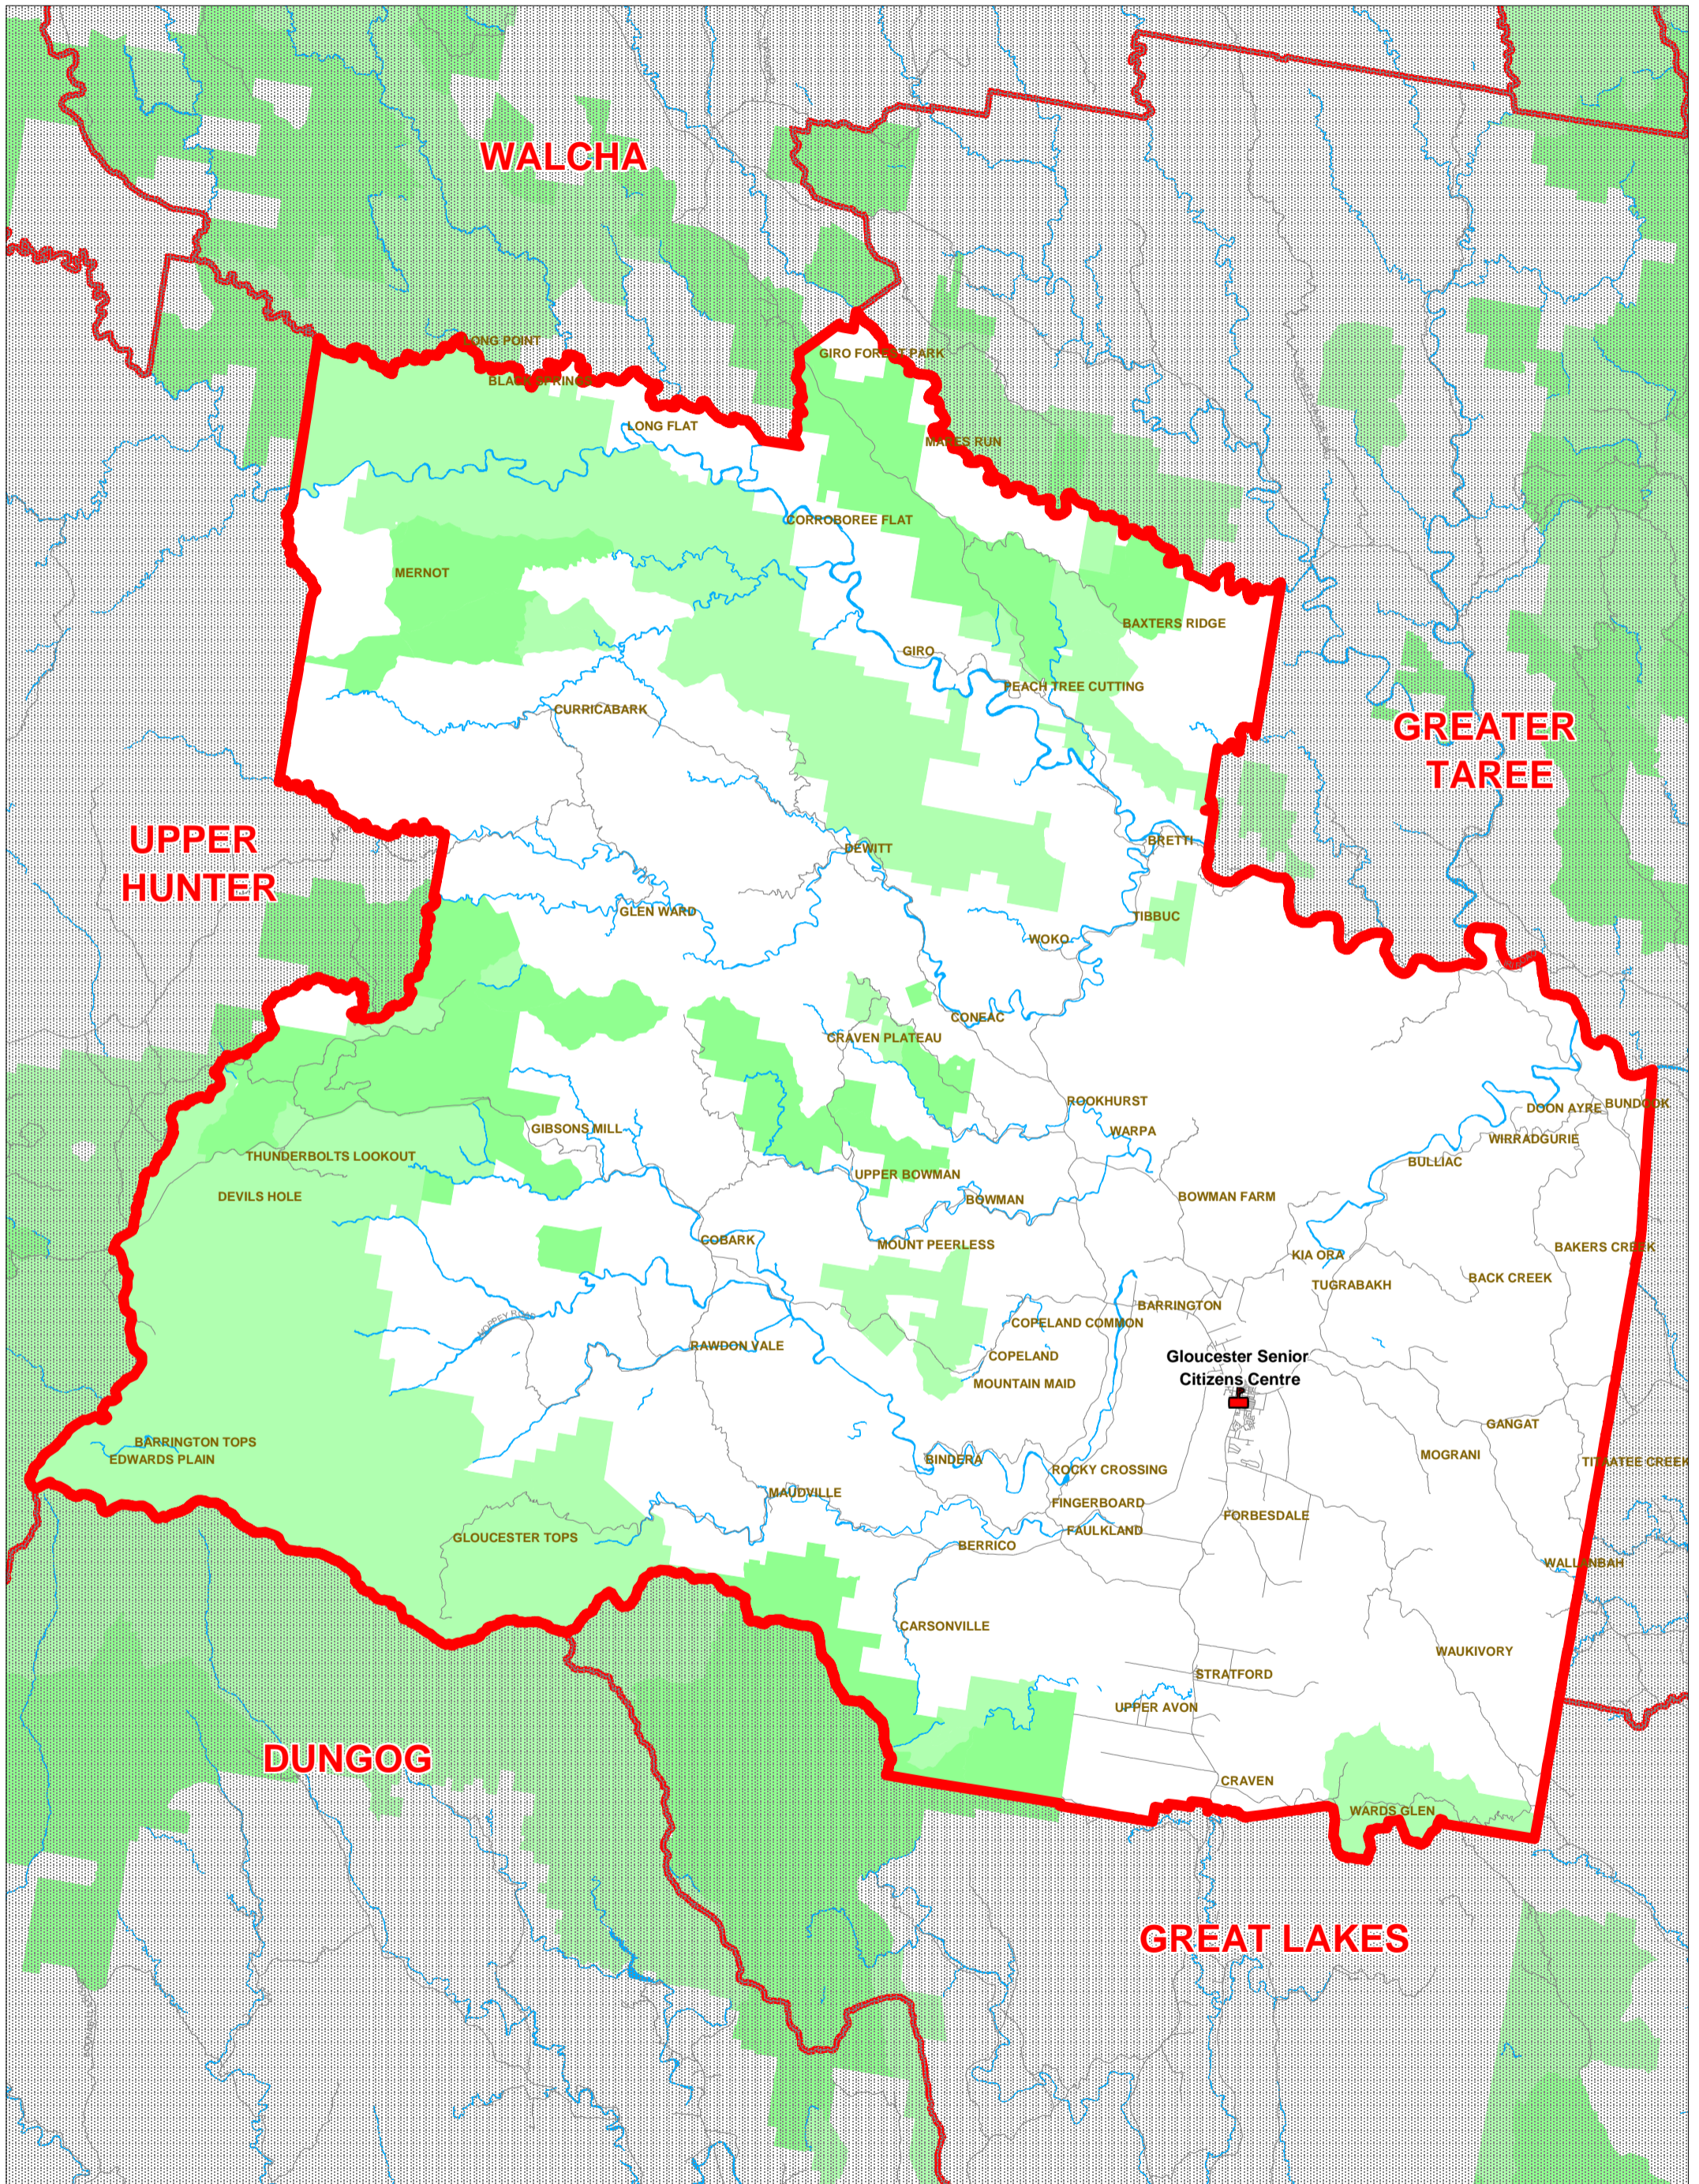

Gloucester Local Government Election 2008

Legend