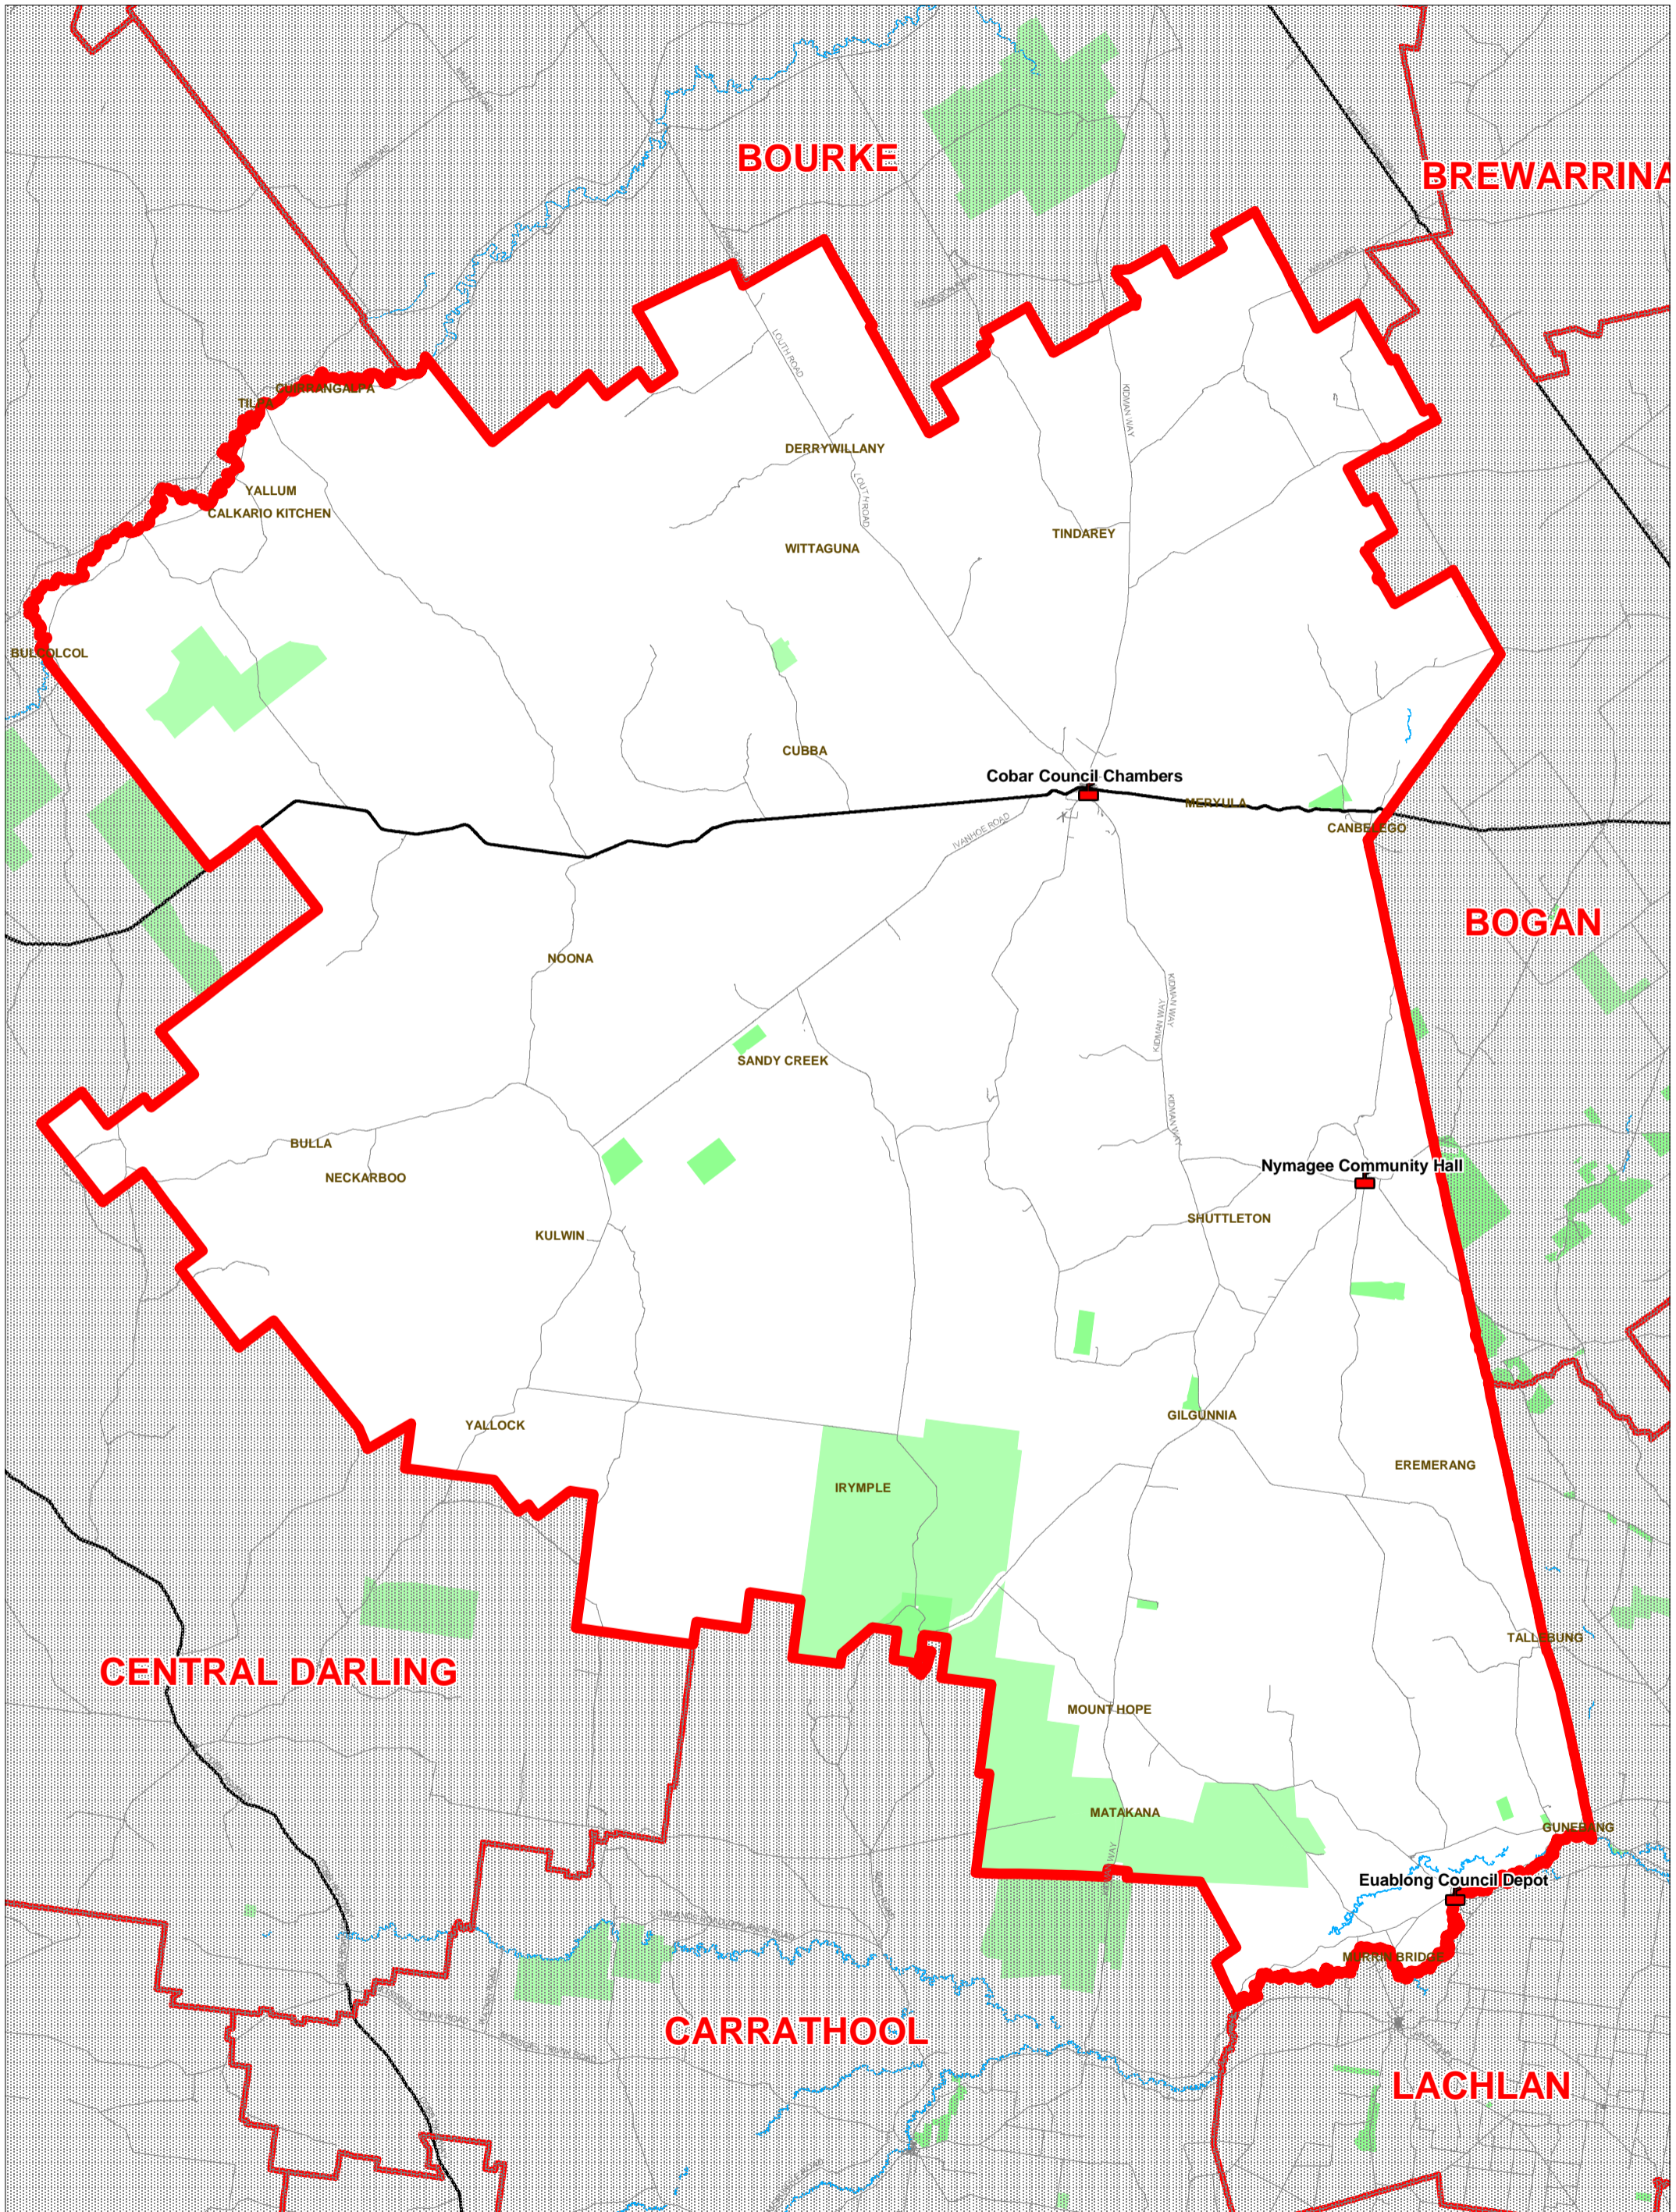

Cobar Local Government Election 2008

Legend

Polling Place

Local Government Boundary