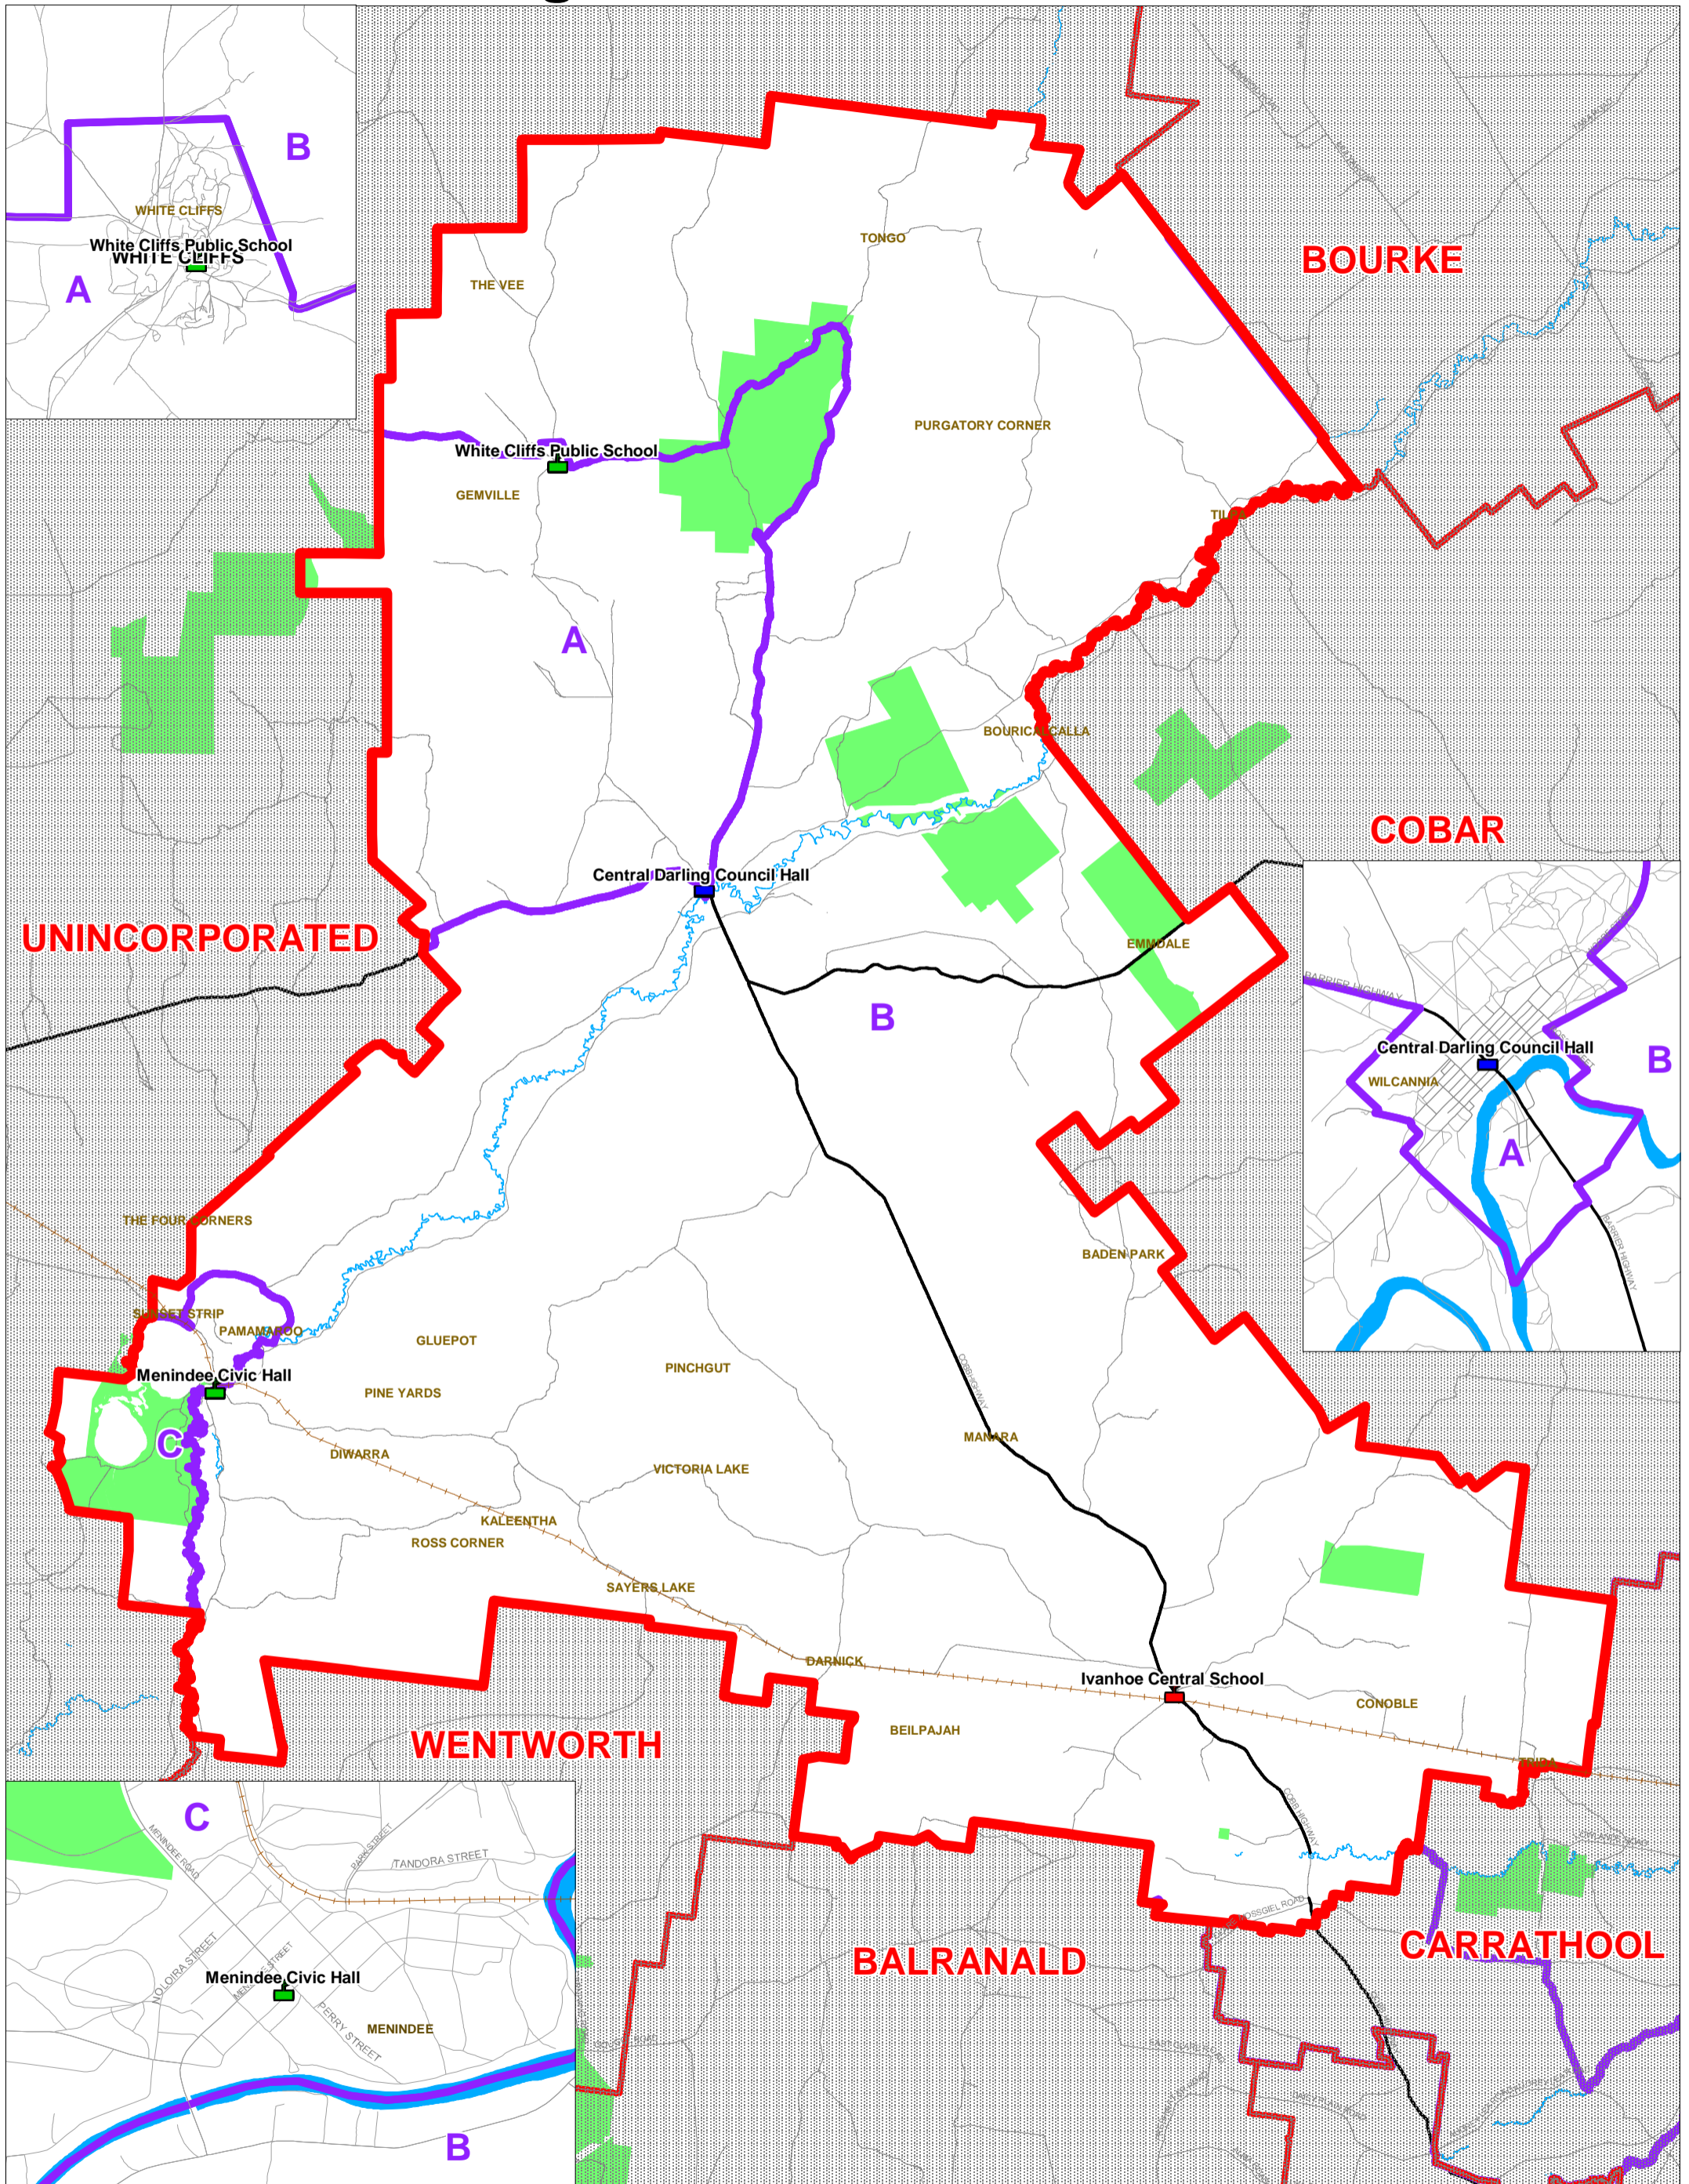

# Central Darling Local Government Election 2008

## Legend

	Principal Polling Place		Multi Ward or Multi Council Polling Place		Polling Place
	Ward Boundary		Local Government Boundary		