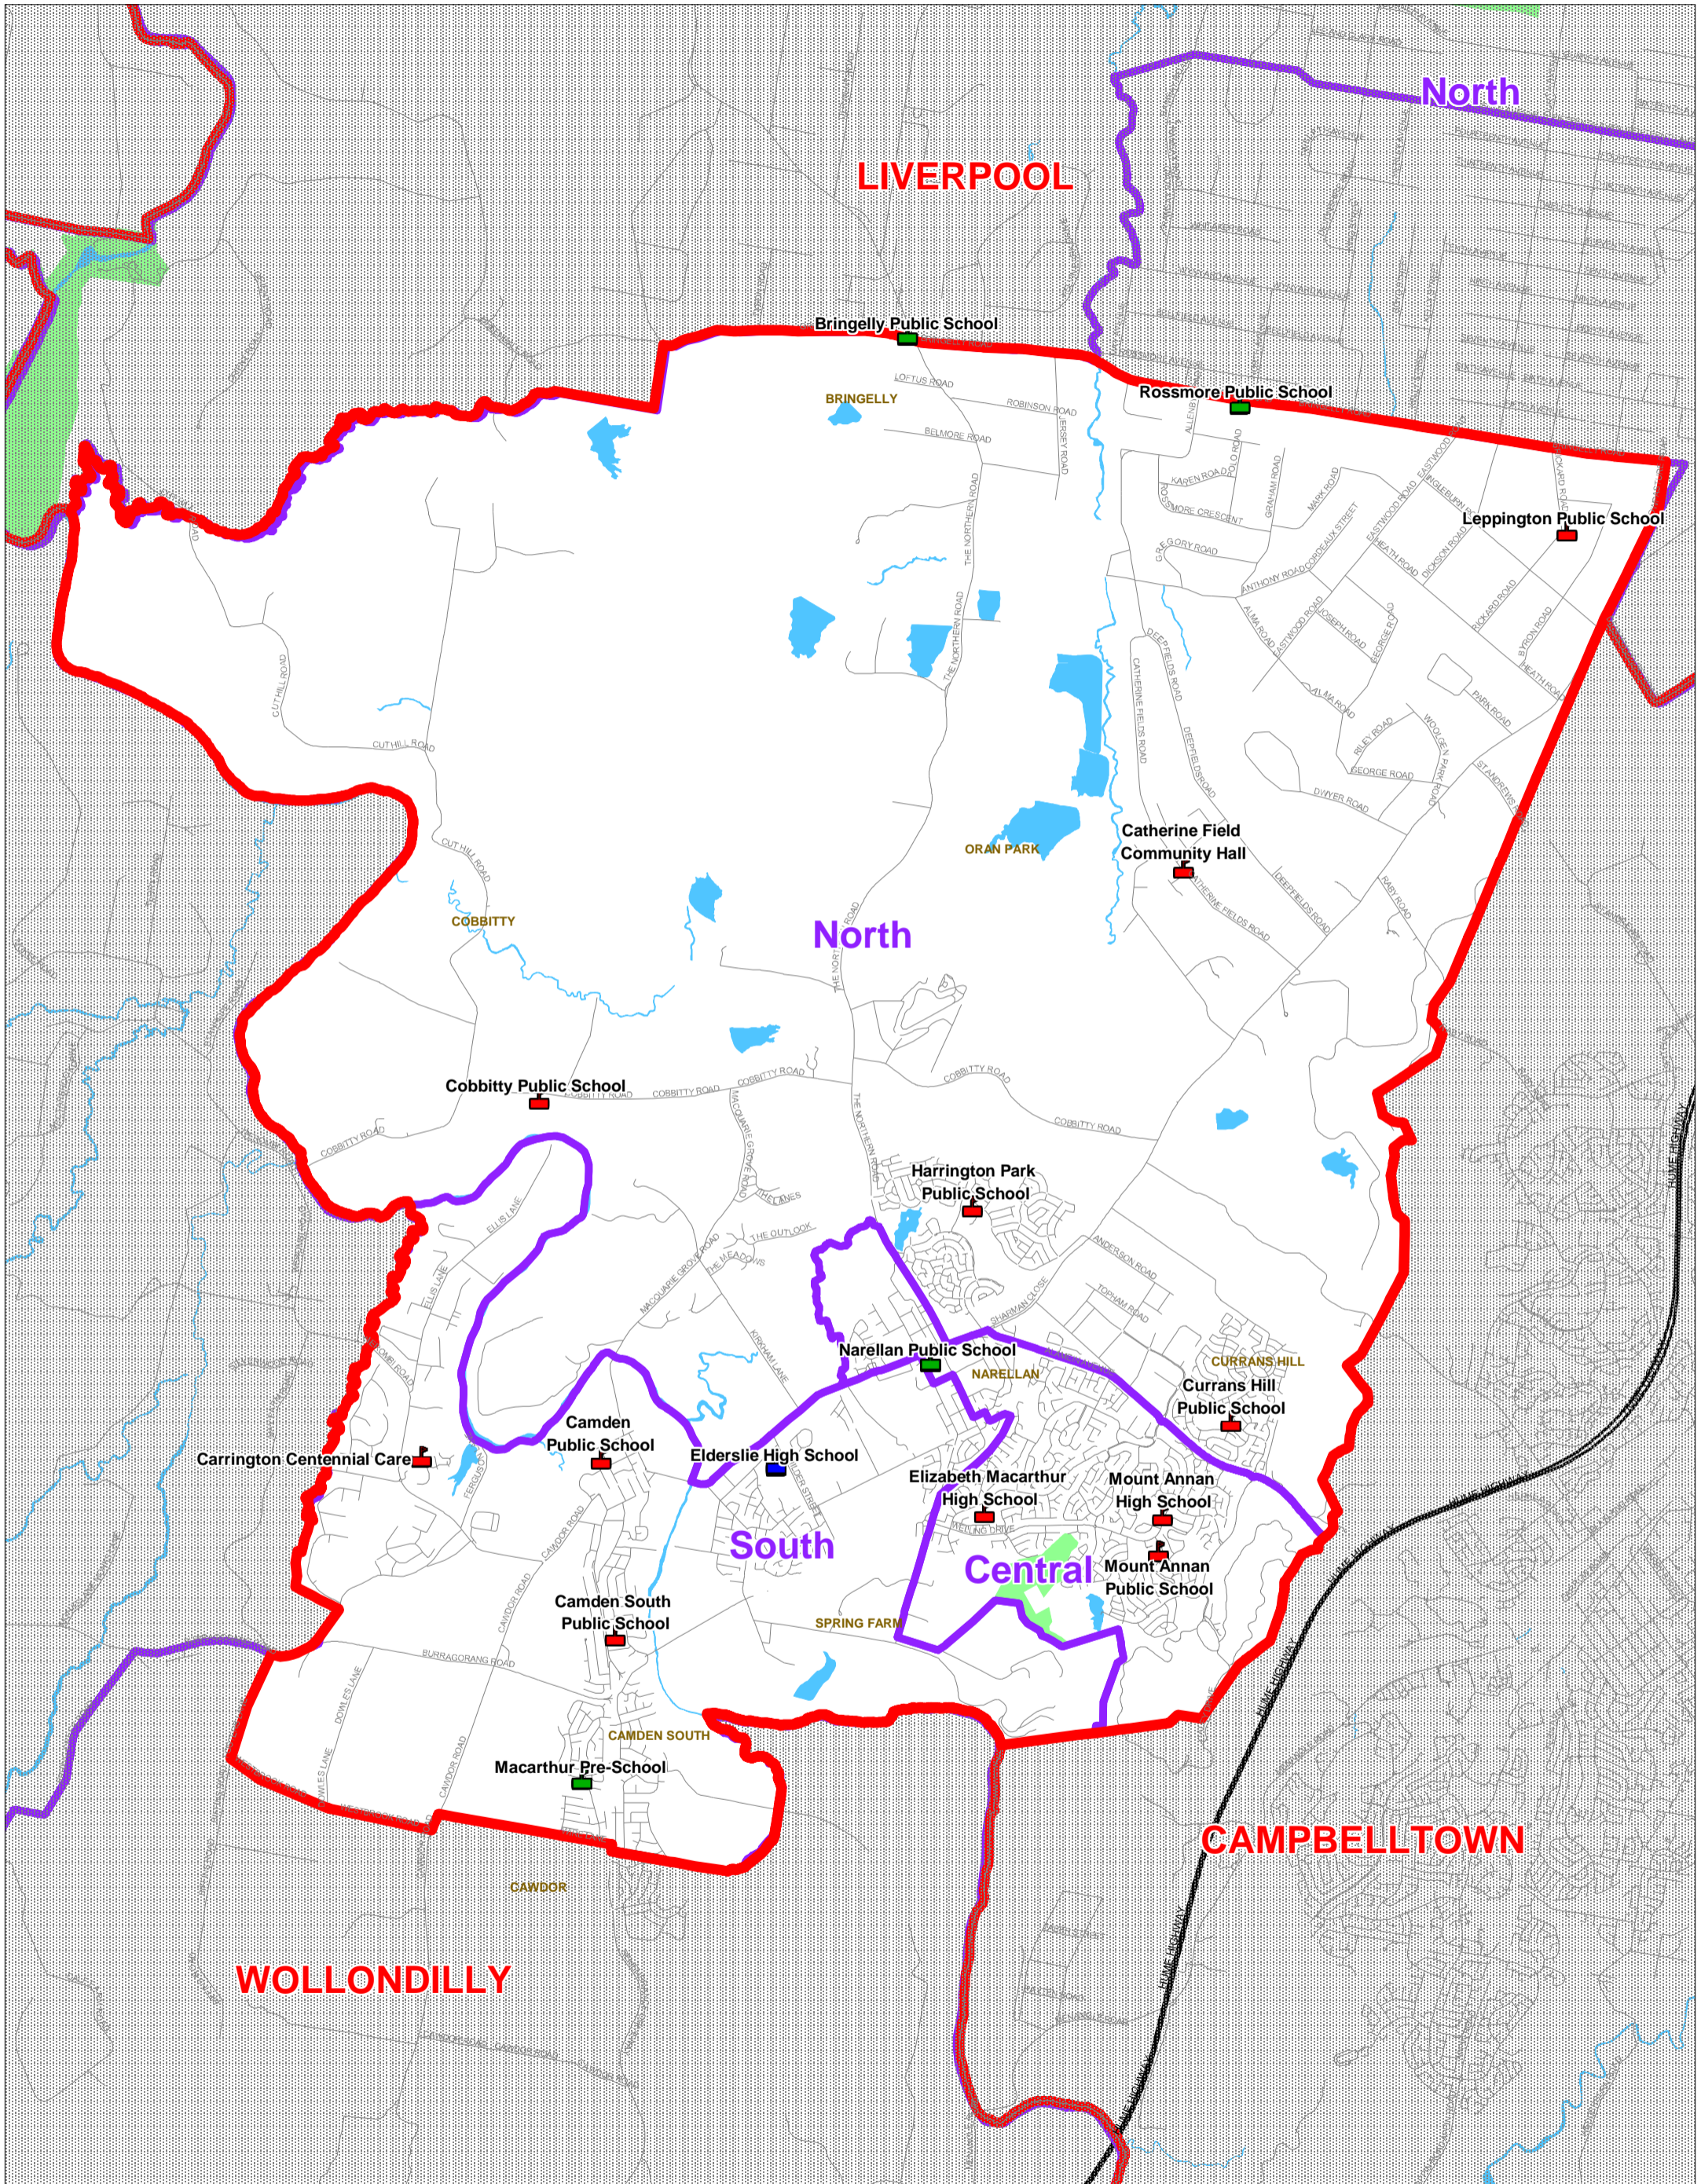

Camden Local Government Election 2008

Legend

	Principal Polling Place		Multi Ward or Multi Council Polling Place		Polling Place
	Ward boundary		Local Government Boundary		