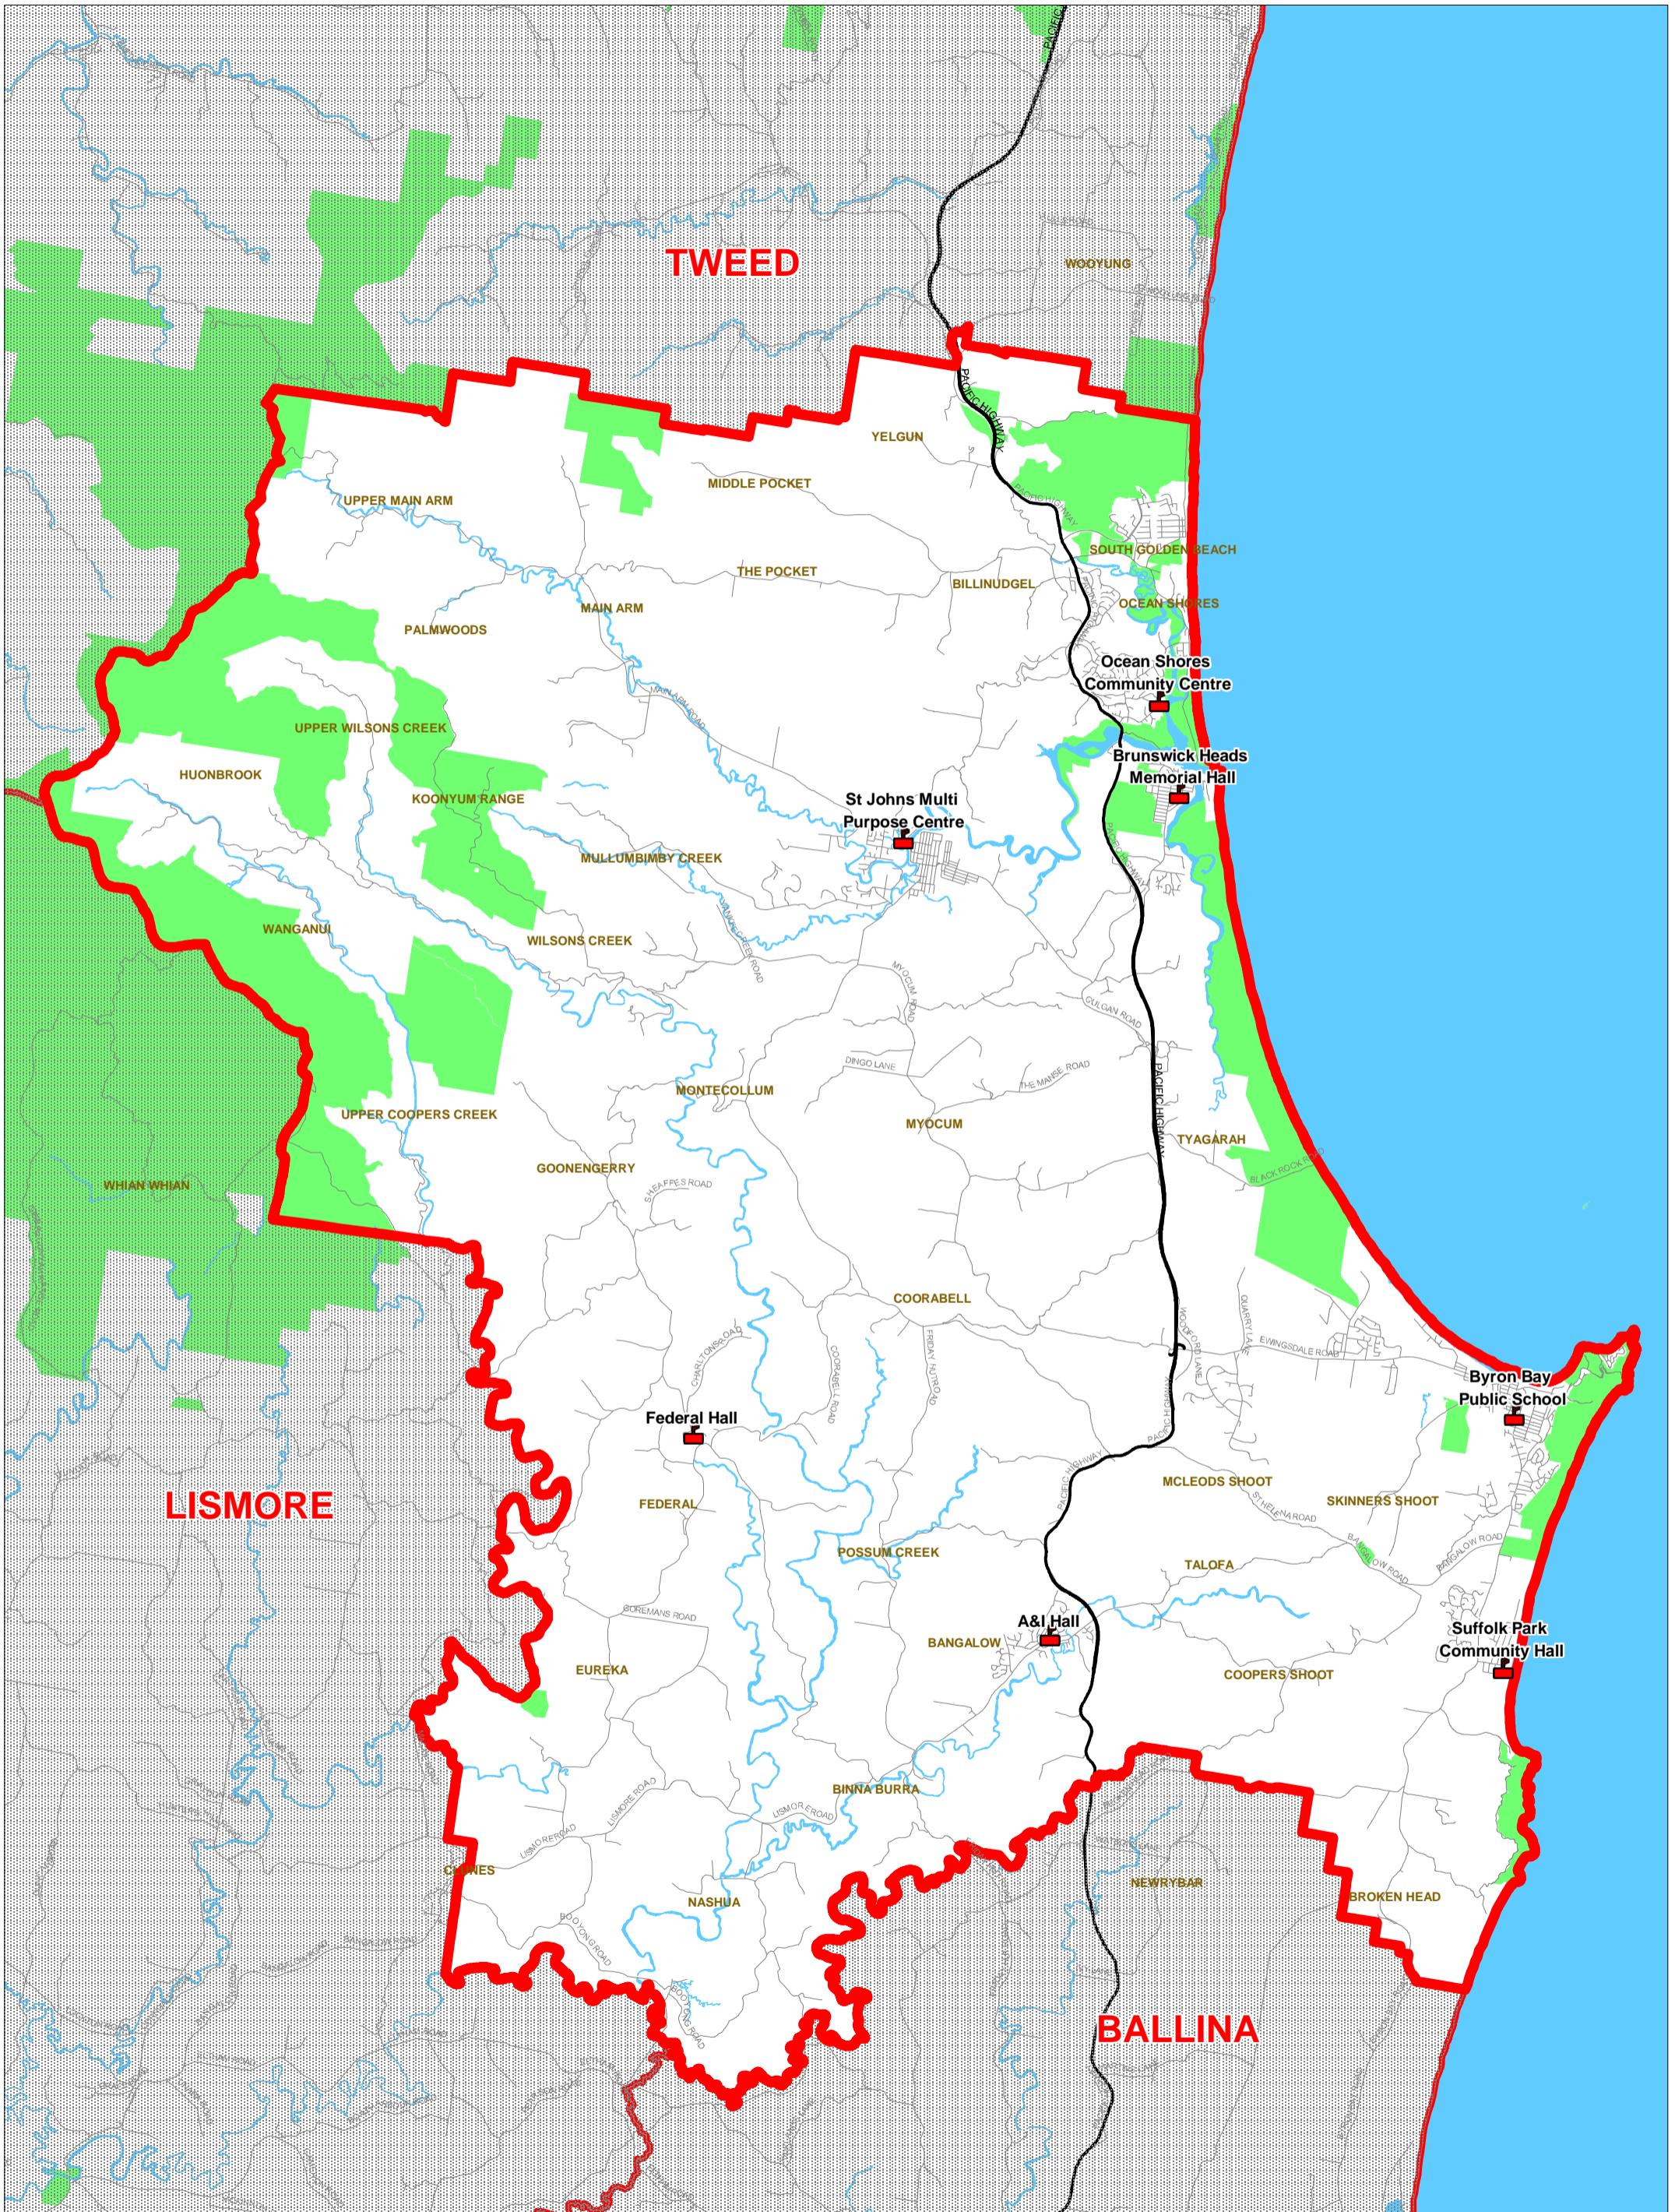

Byron Local Government Election 2008

Legend

- Polling Place
- Local Government Boundary