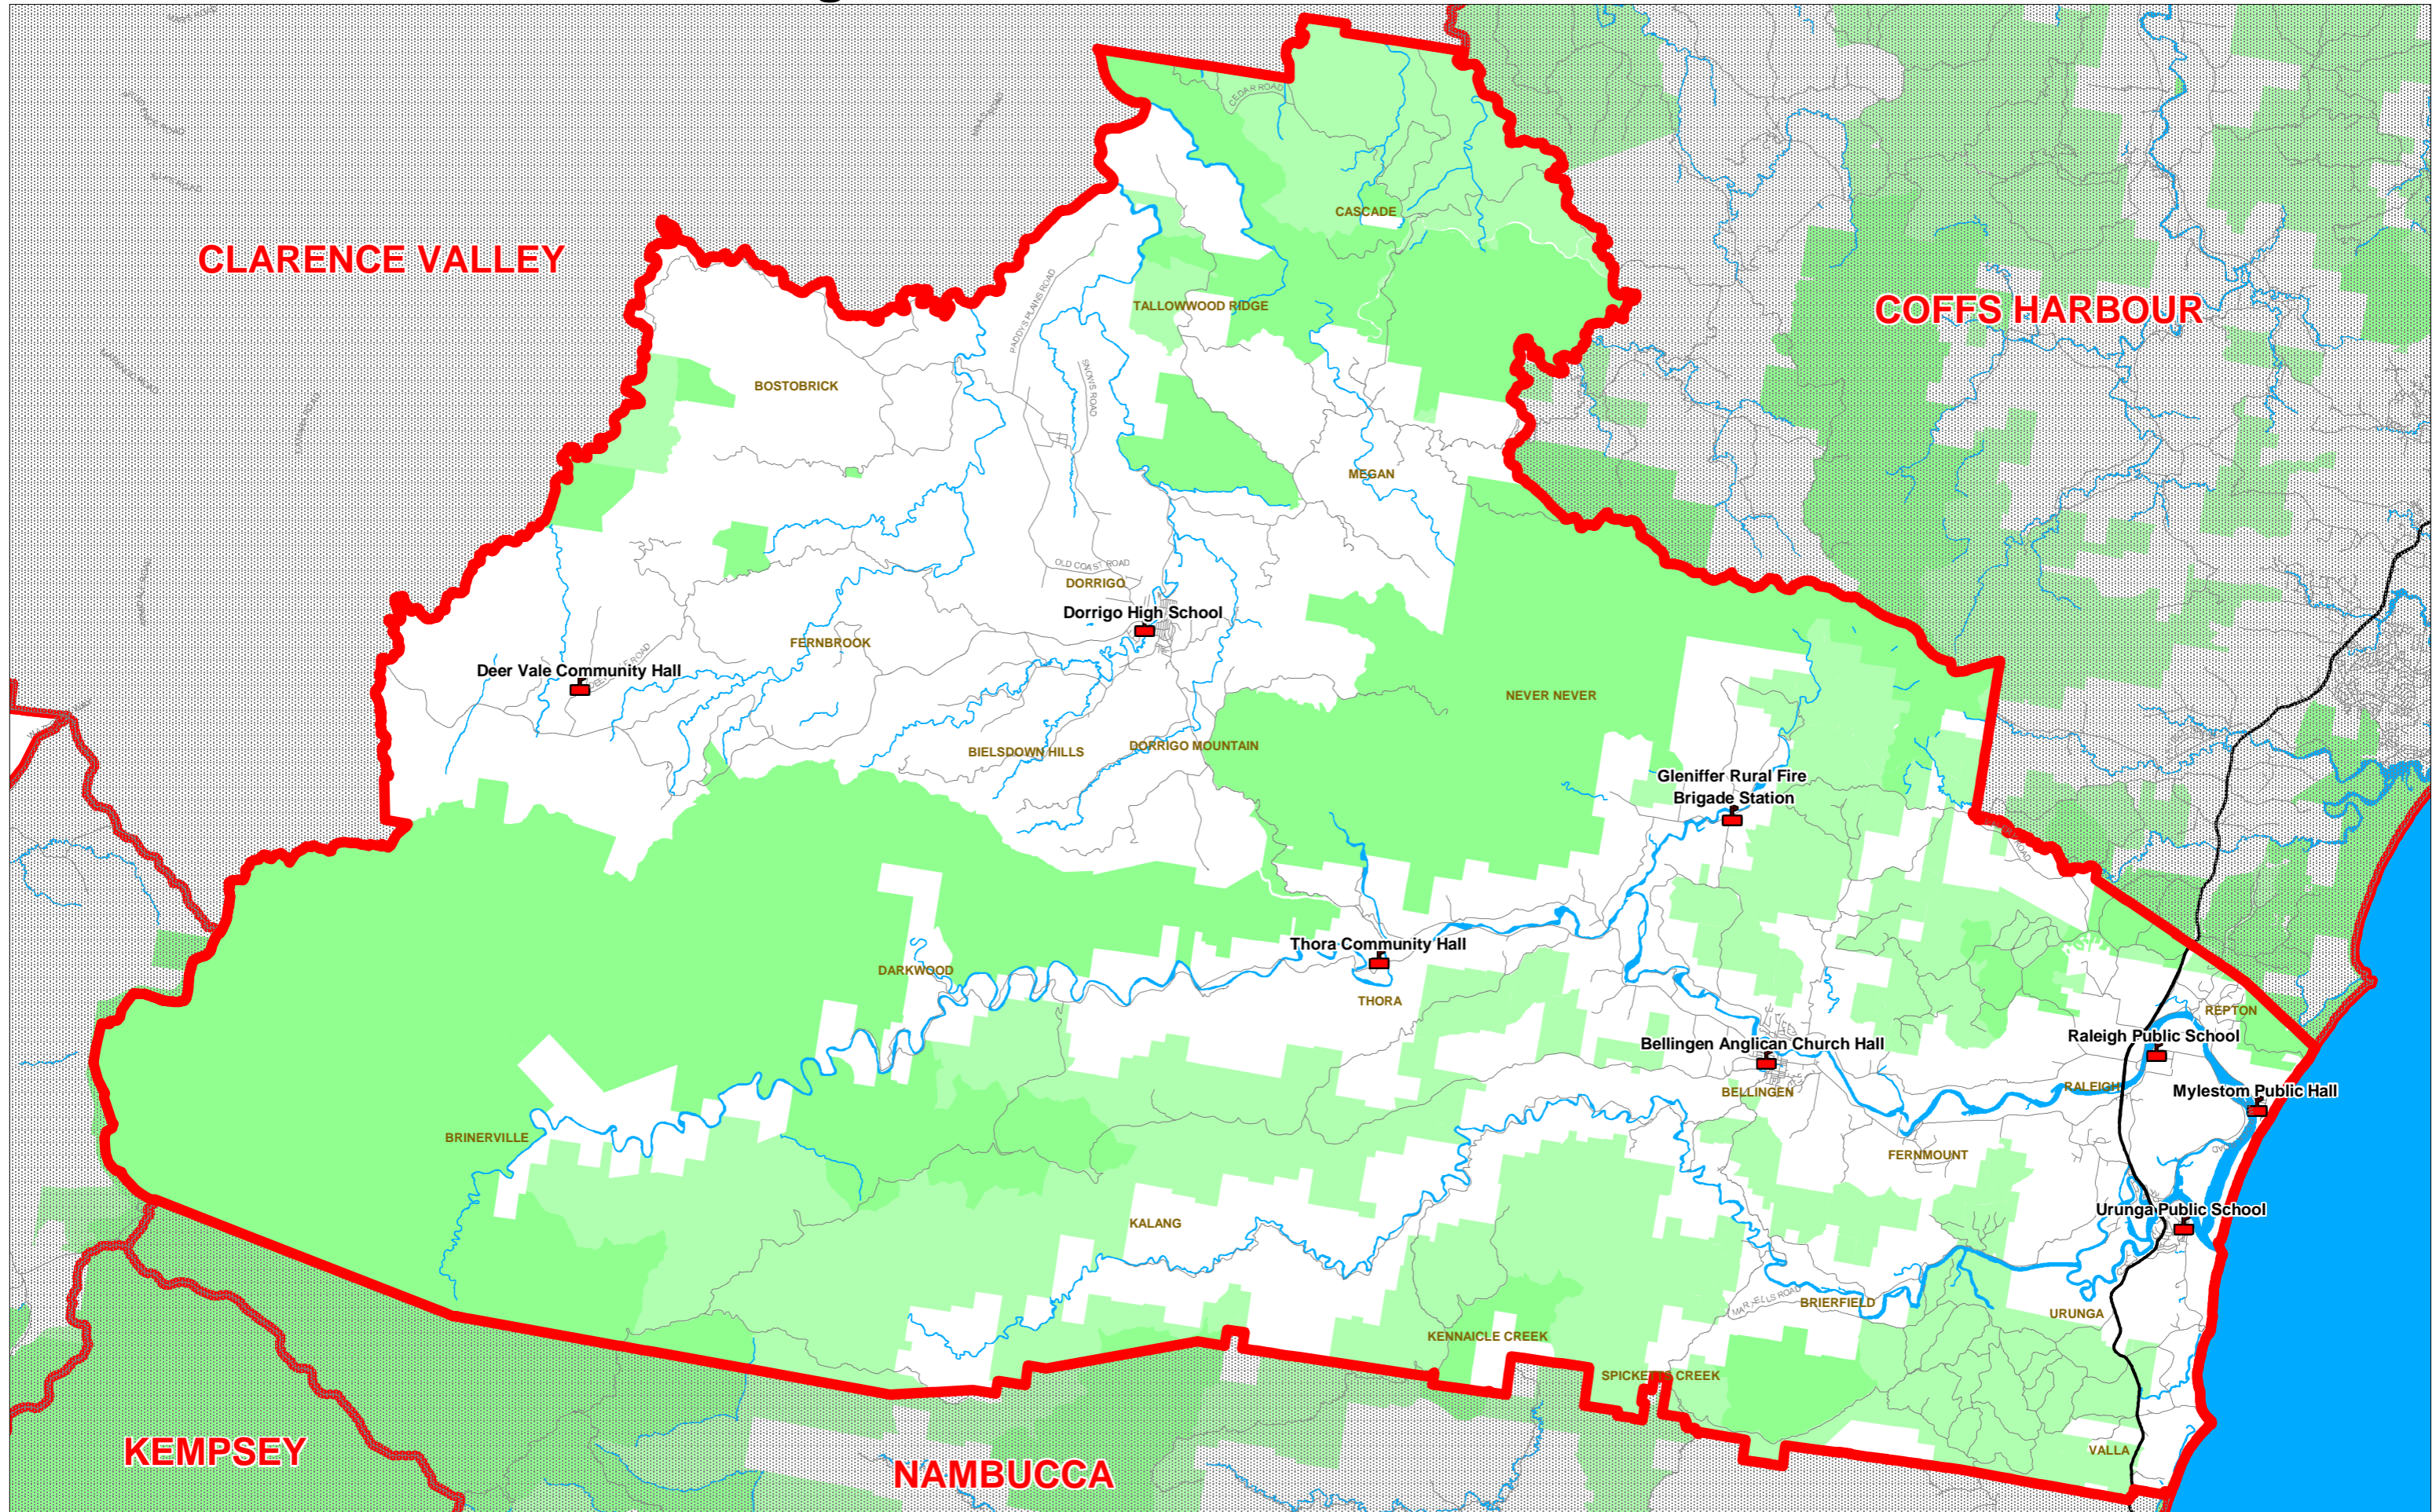

Bellingen Local Government Election 2008

Legend

 Polling Place  Local Government Boundary