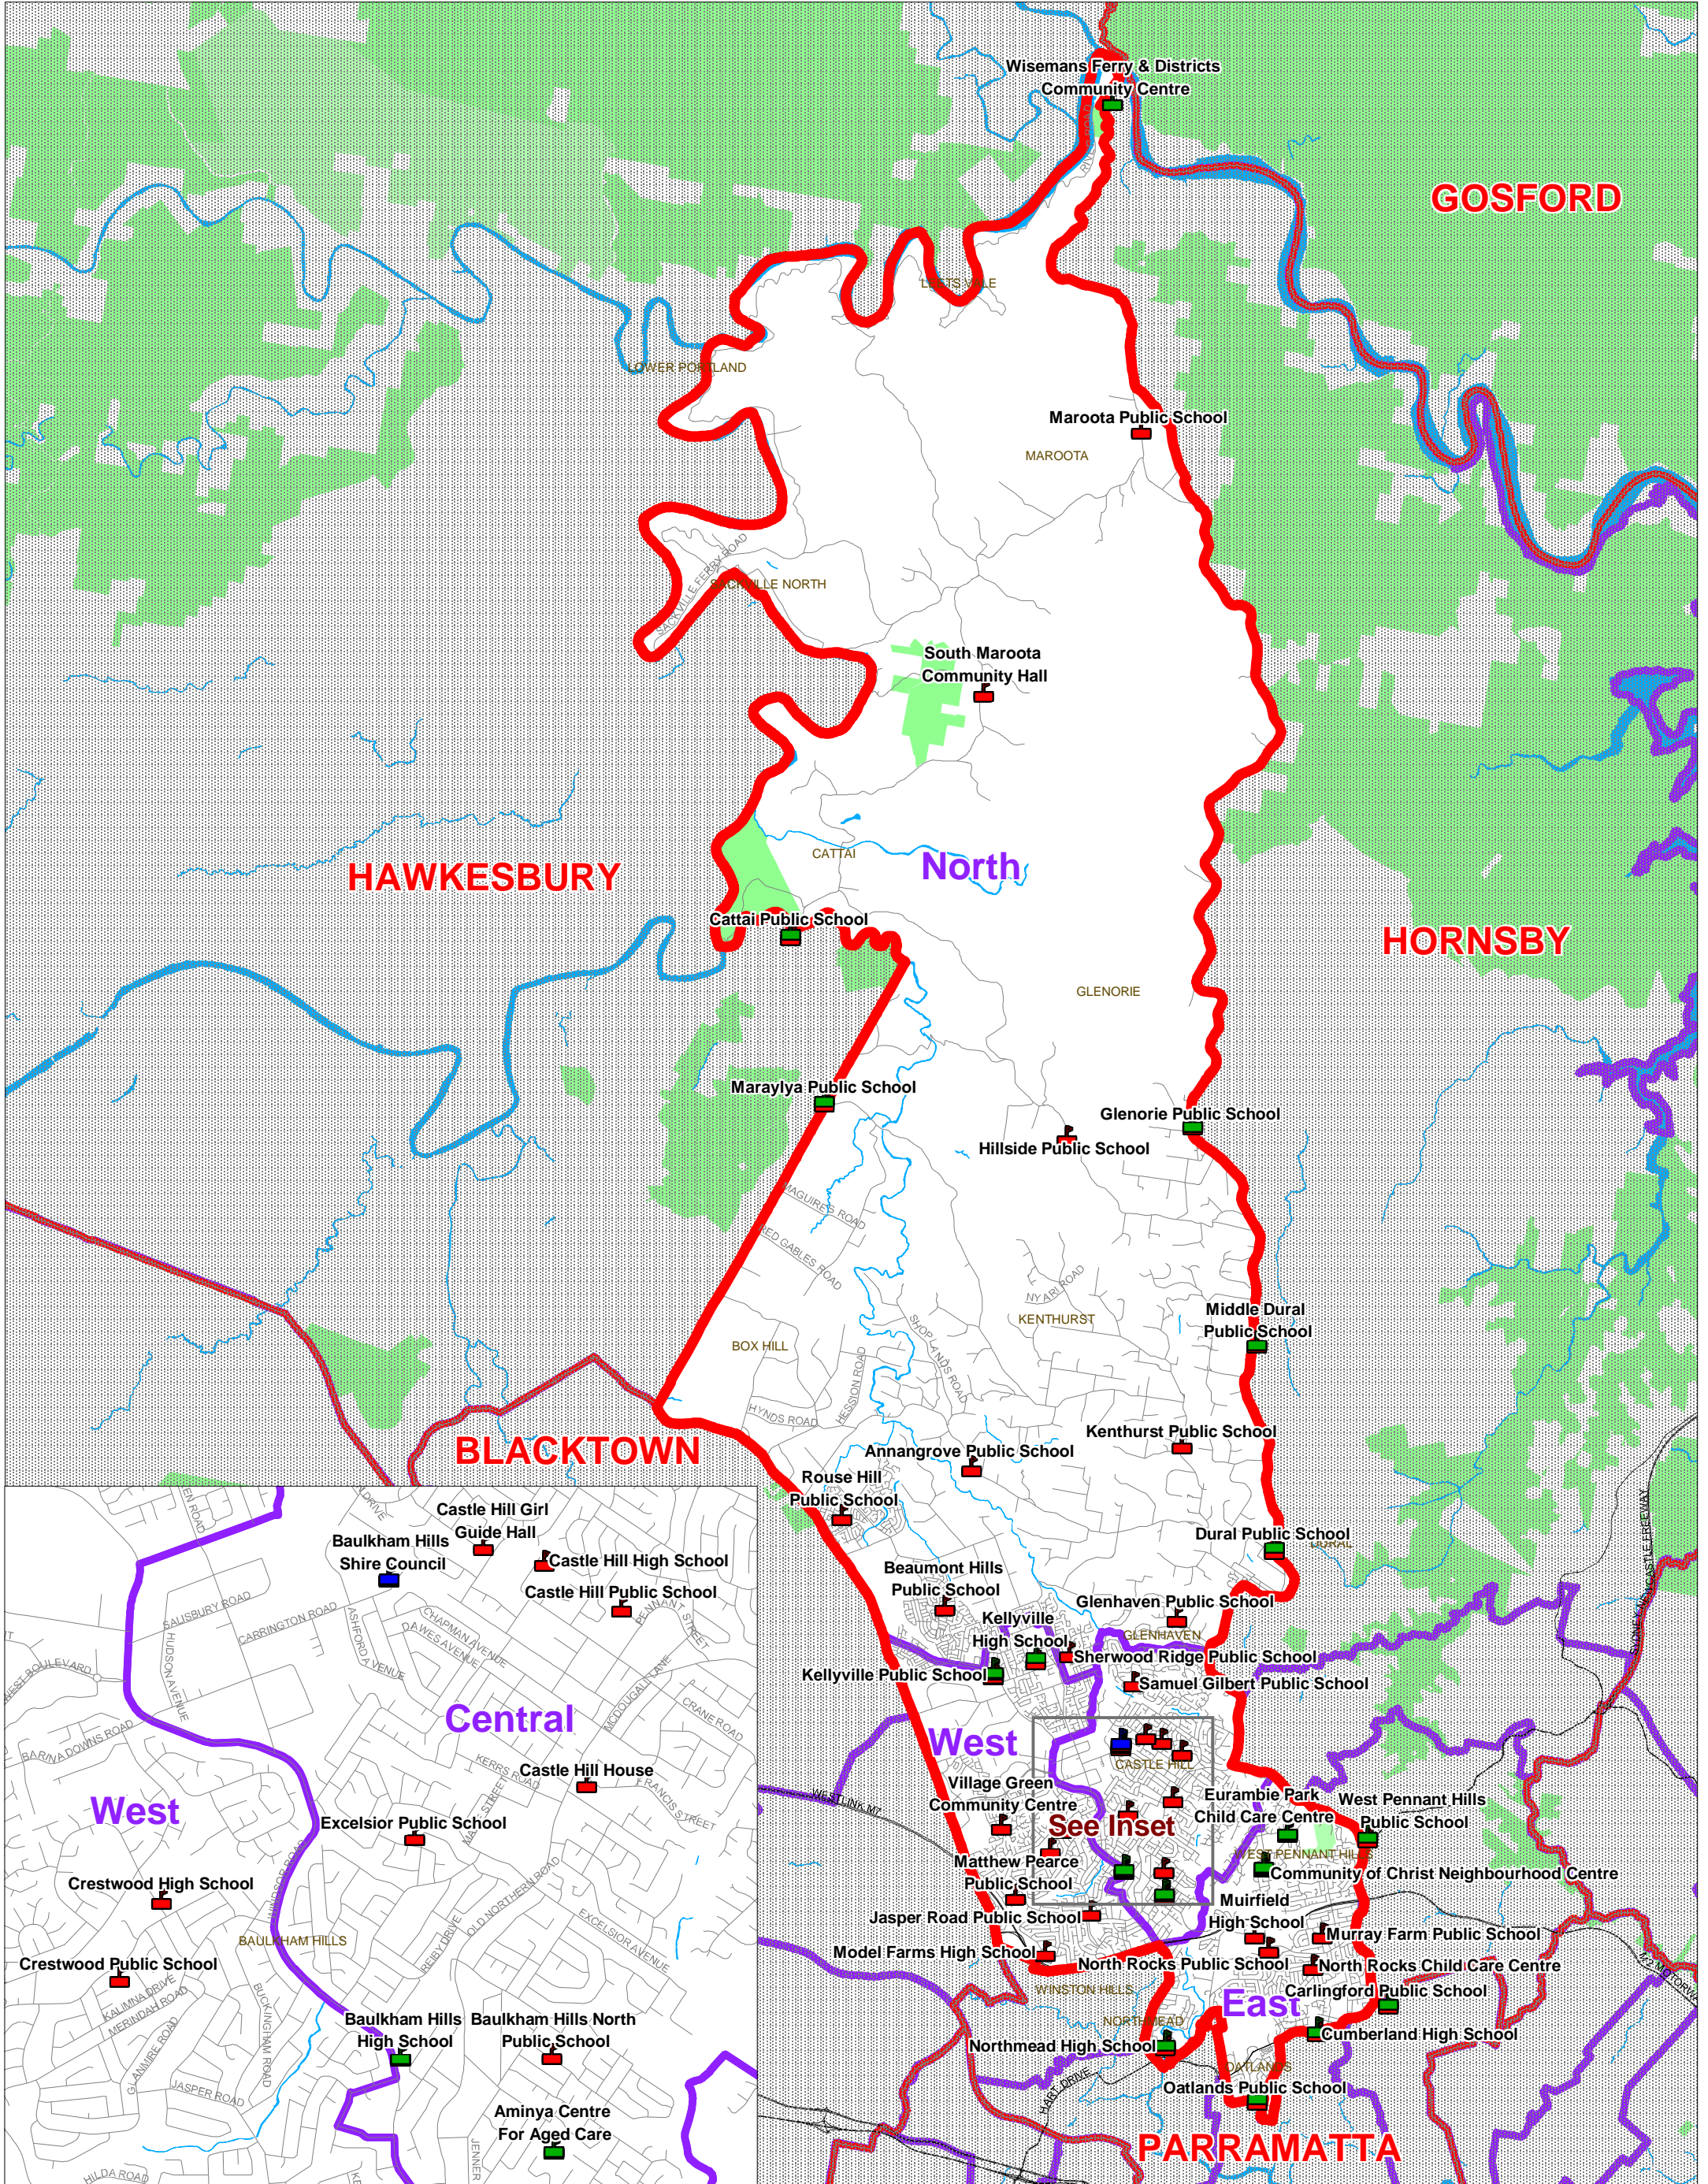

Baulkham Hills Local Government Election 2008

Legend

	Principal Polling Place		Multi Ward or Multi Council Polling Place		Polling Place
	Ward boundary		Local Government Boundary		