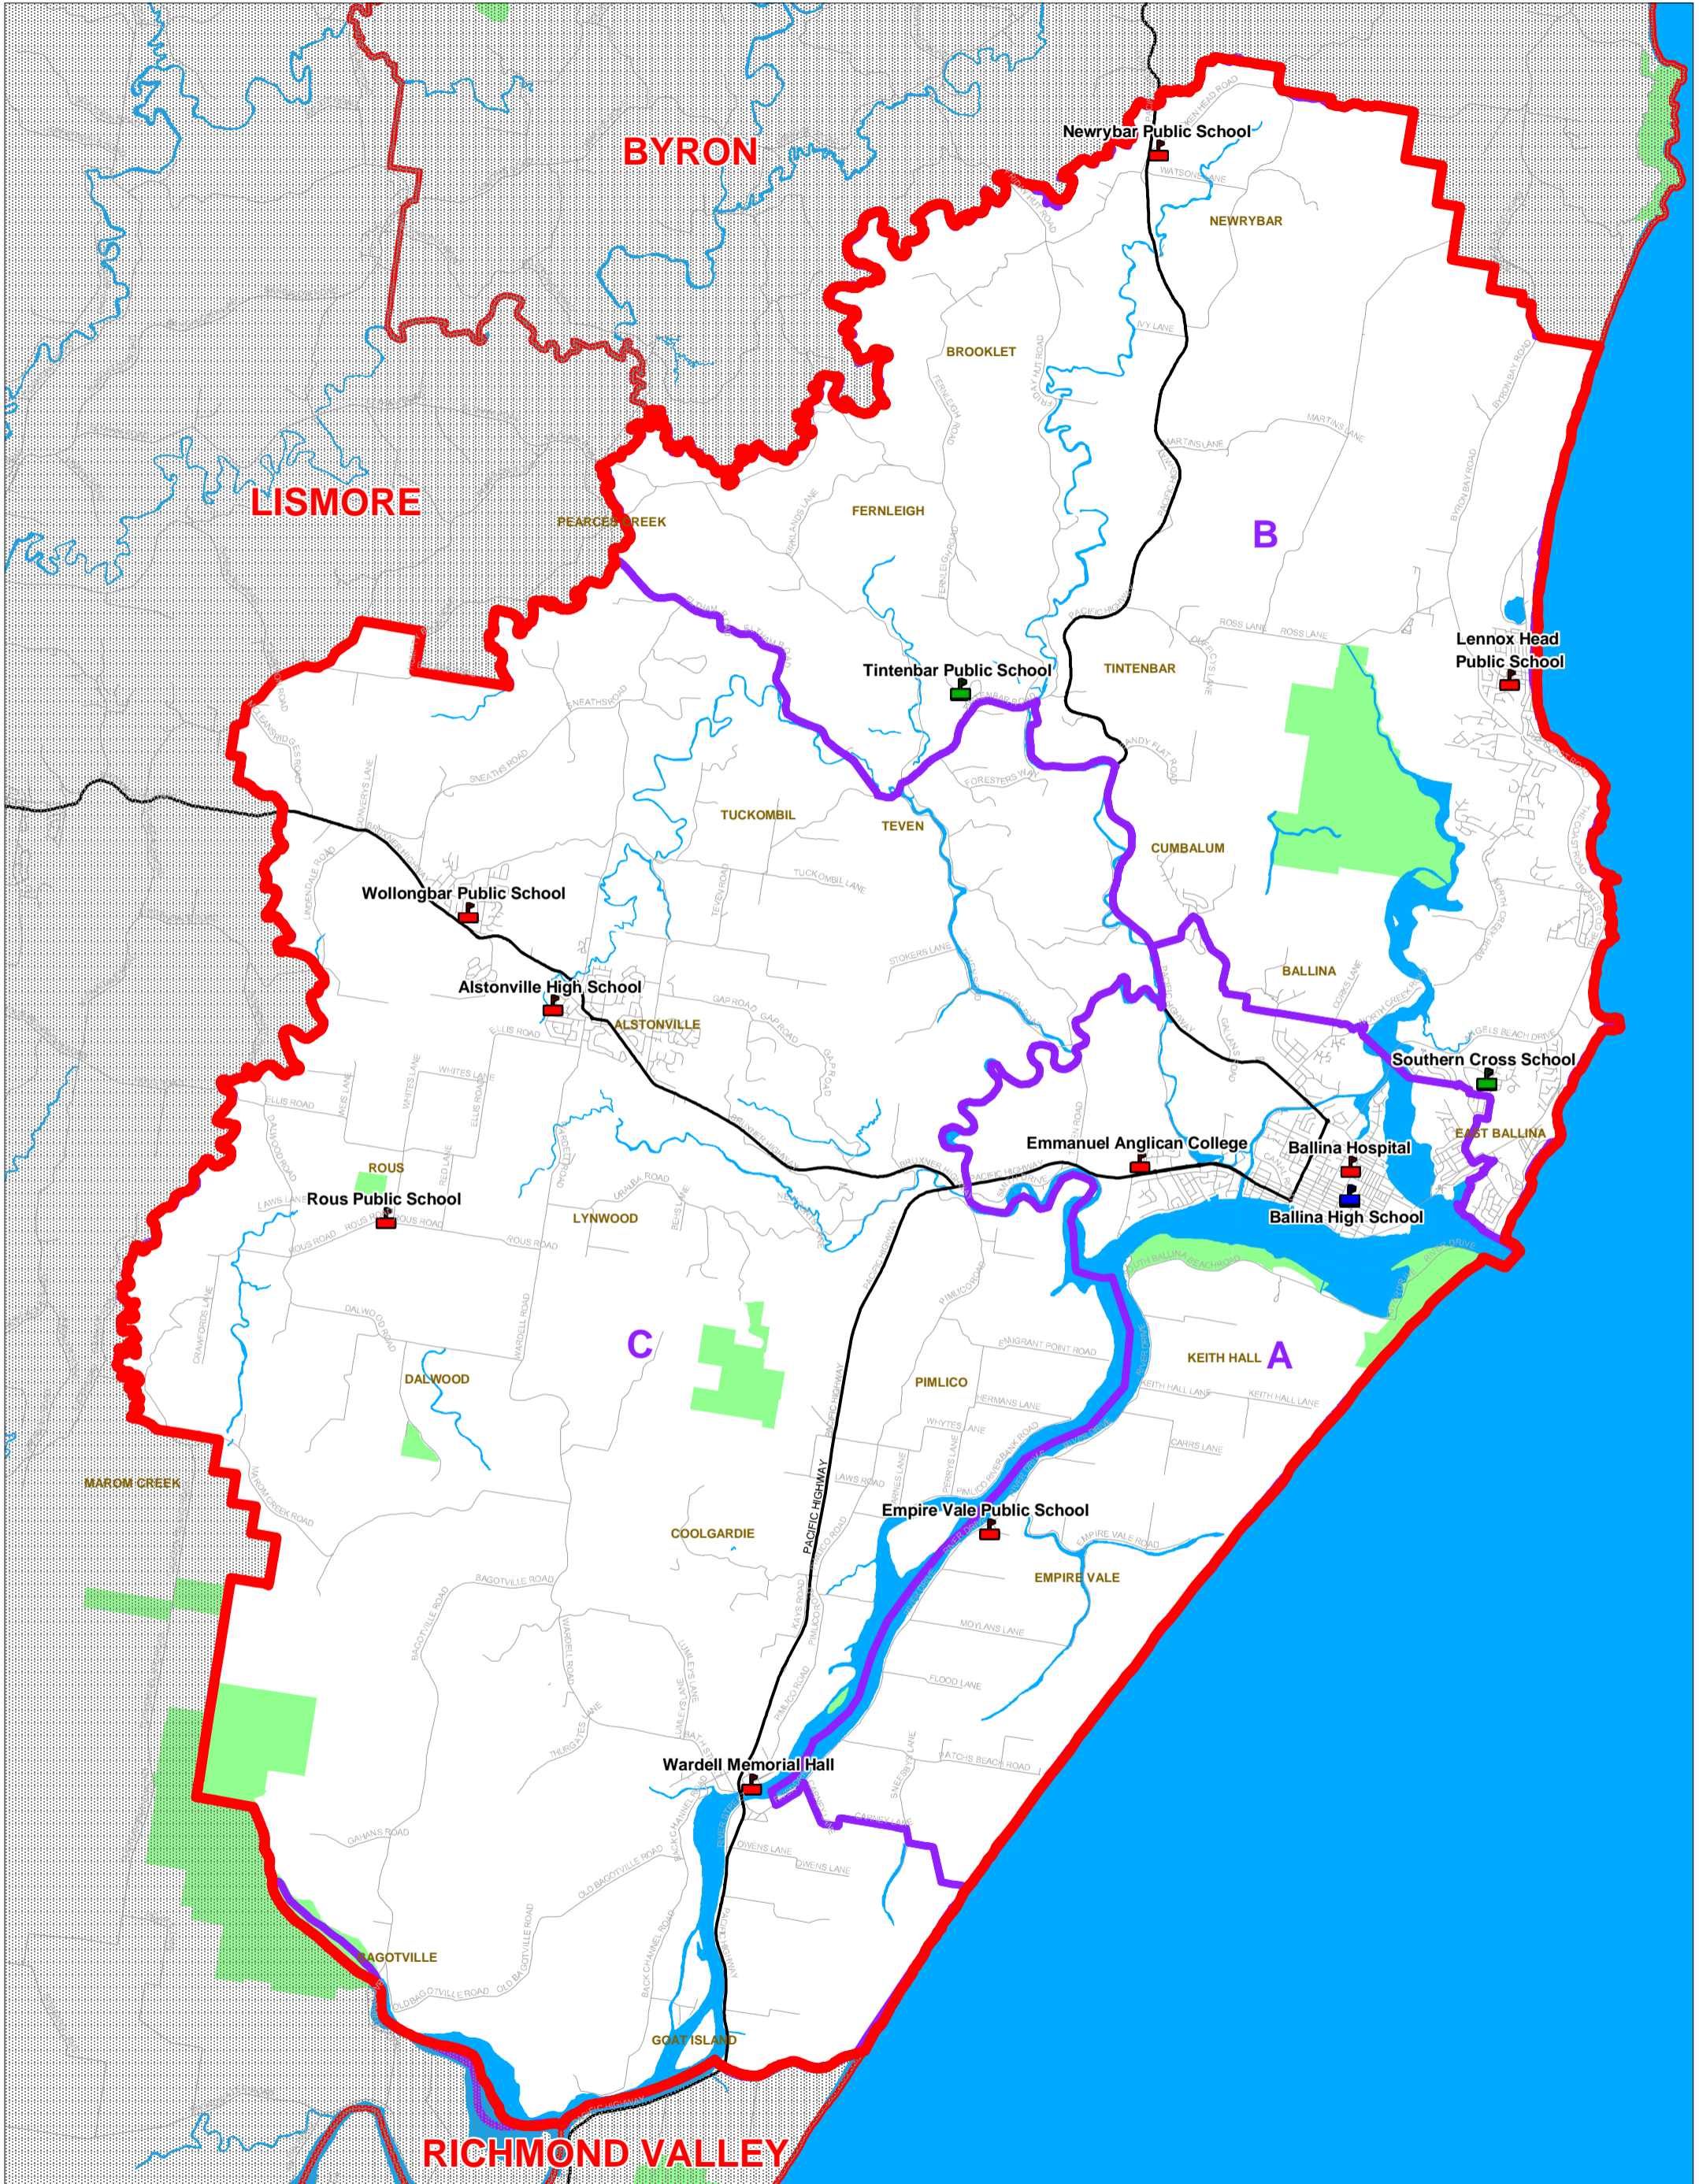

Ballina Local Government Election 2008

Legend

	Principal Polling Place		Multi Ward or Multi Council Polling Place		Polling Place
	Ward Boundary		Local Government Boundary		