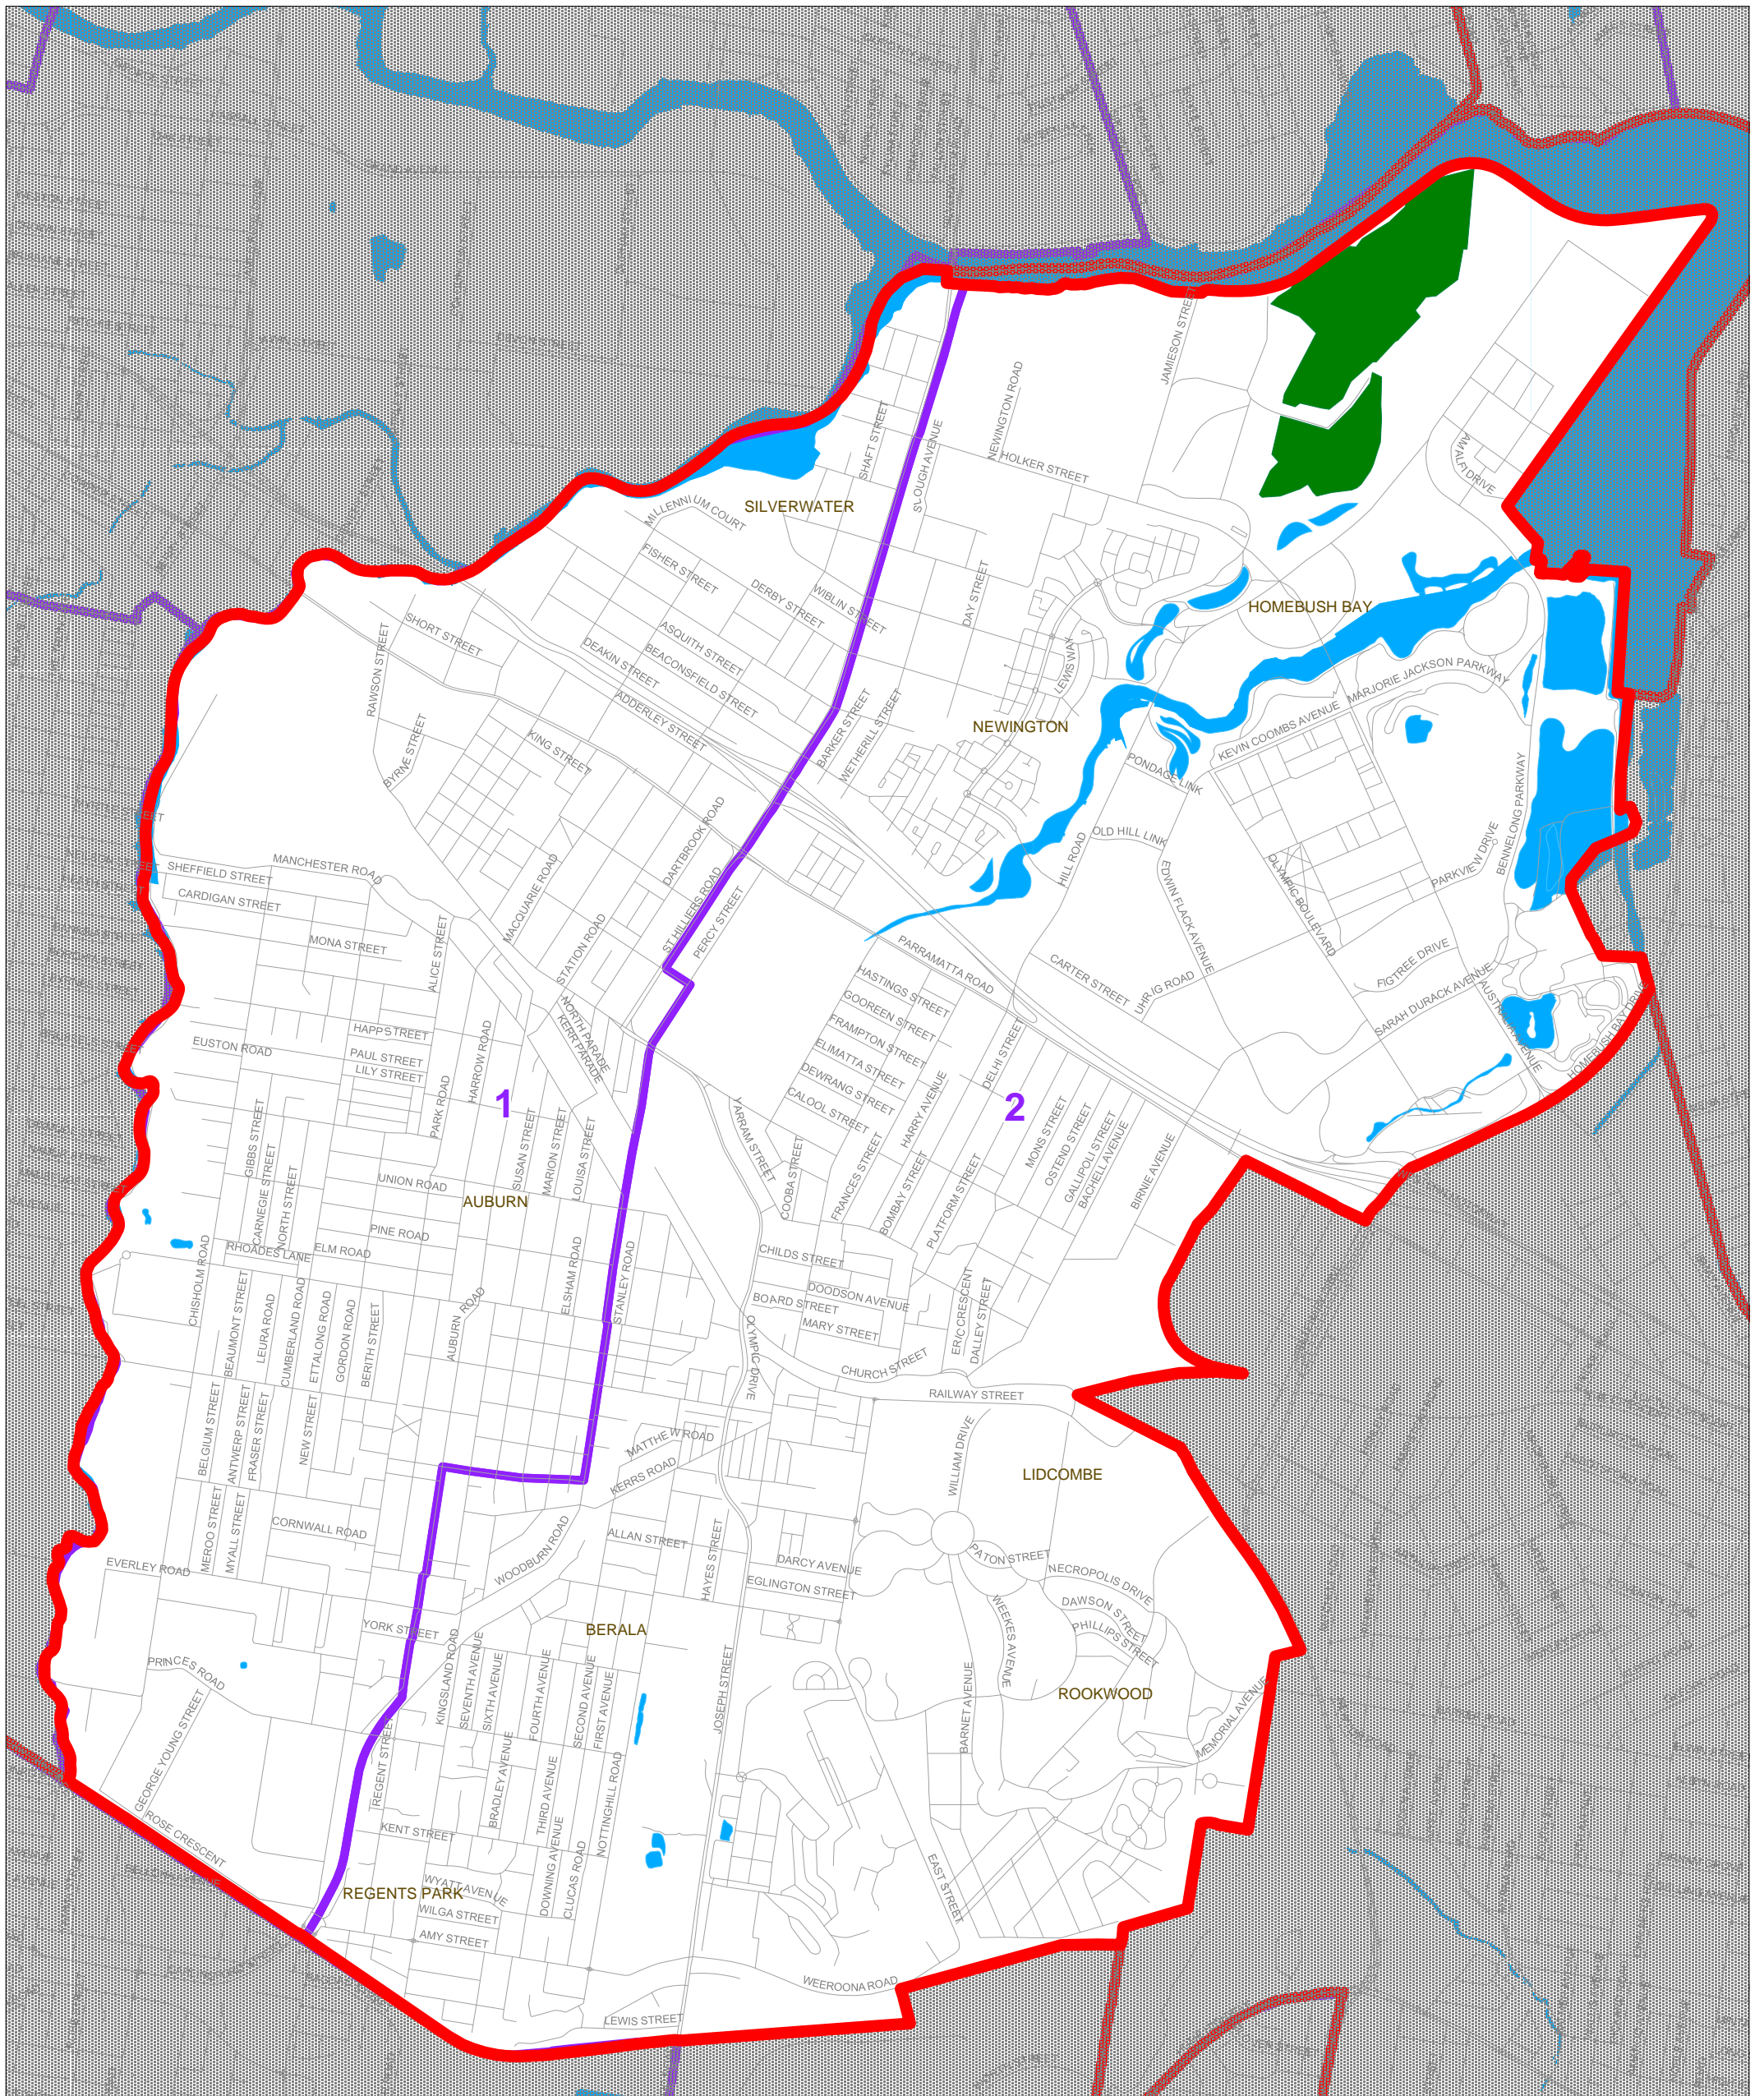

# Auburn Local Government Election 2008

## Legend

Local Government Boundary

Ward Boundary