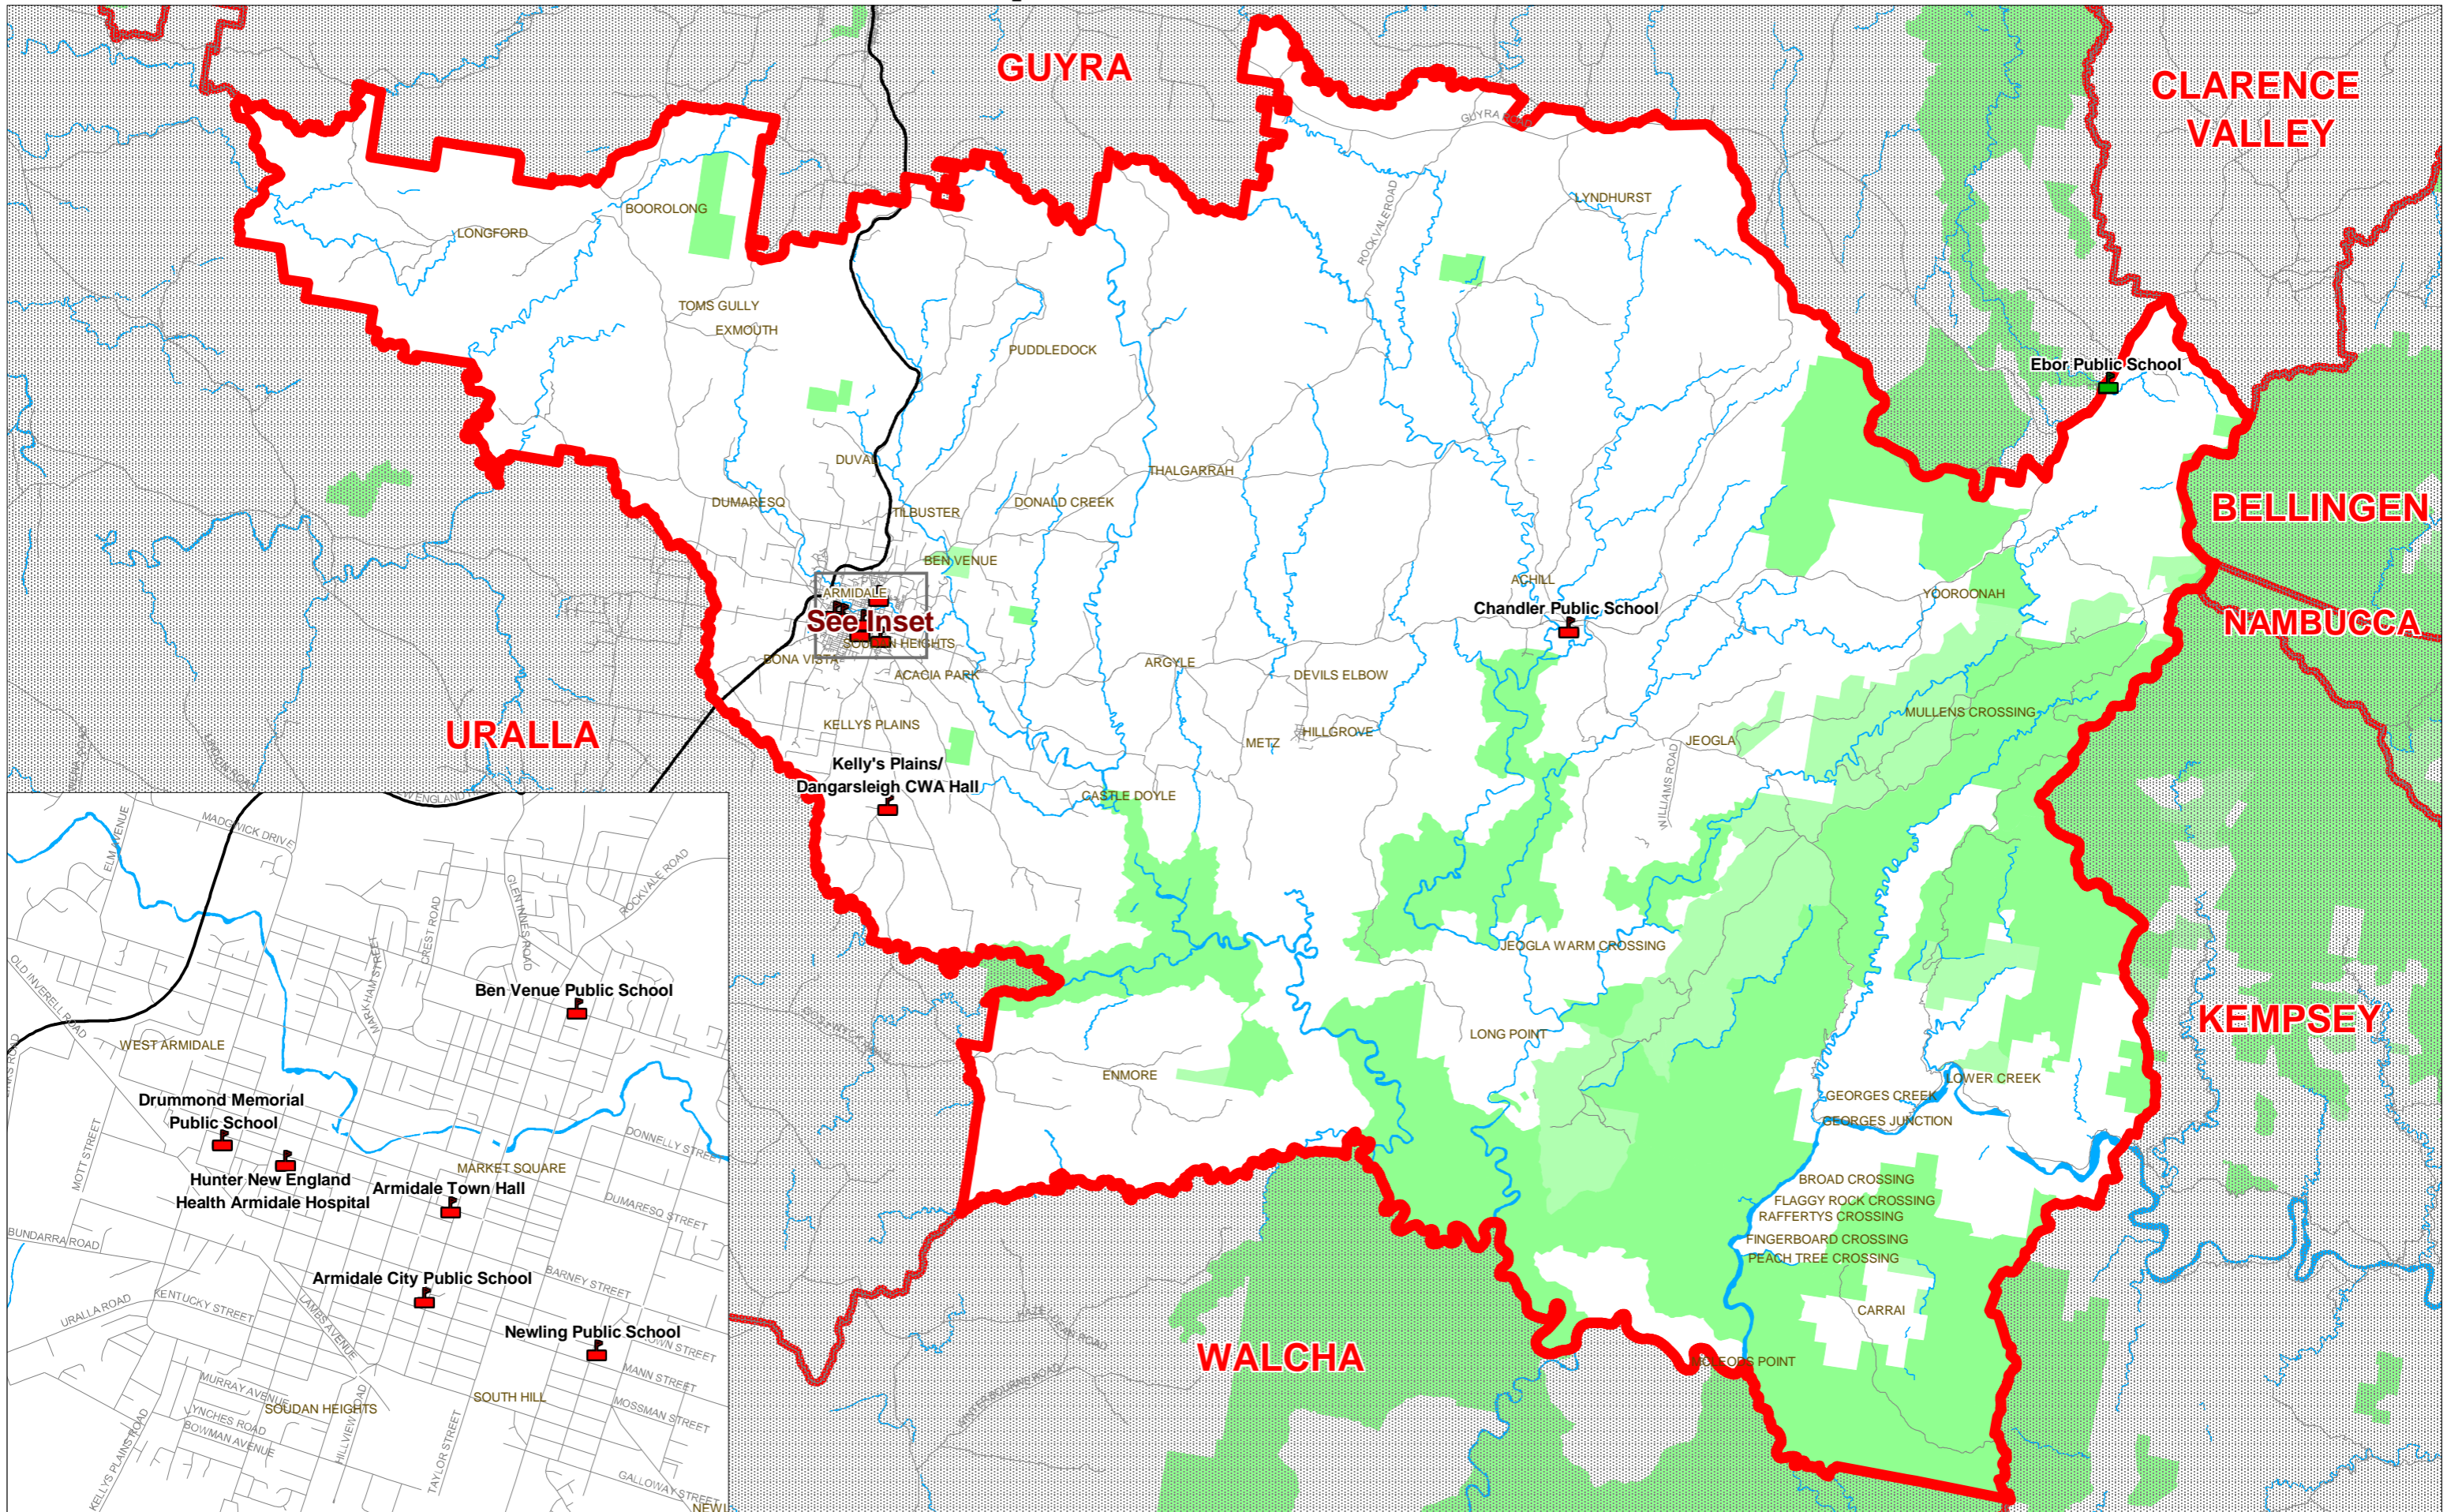

Armidale Dumaresq Local Government Election 2008

Legend

- Polling Place
- Multi Ward or Multi Council Polling Place
- Local Government Boundary