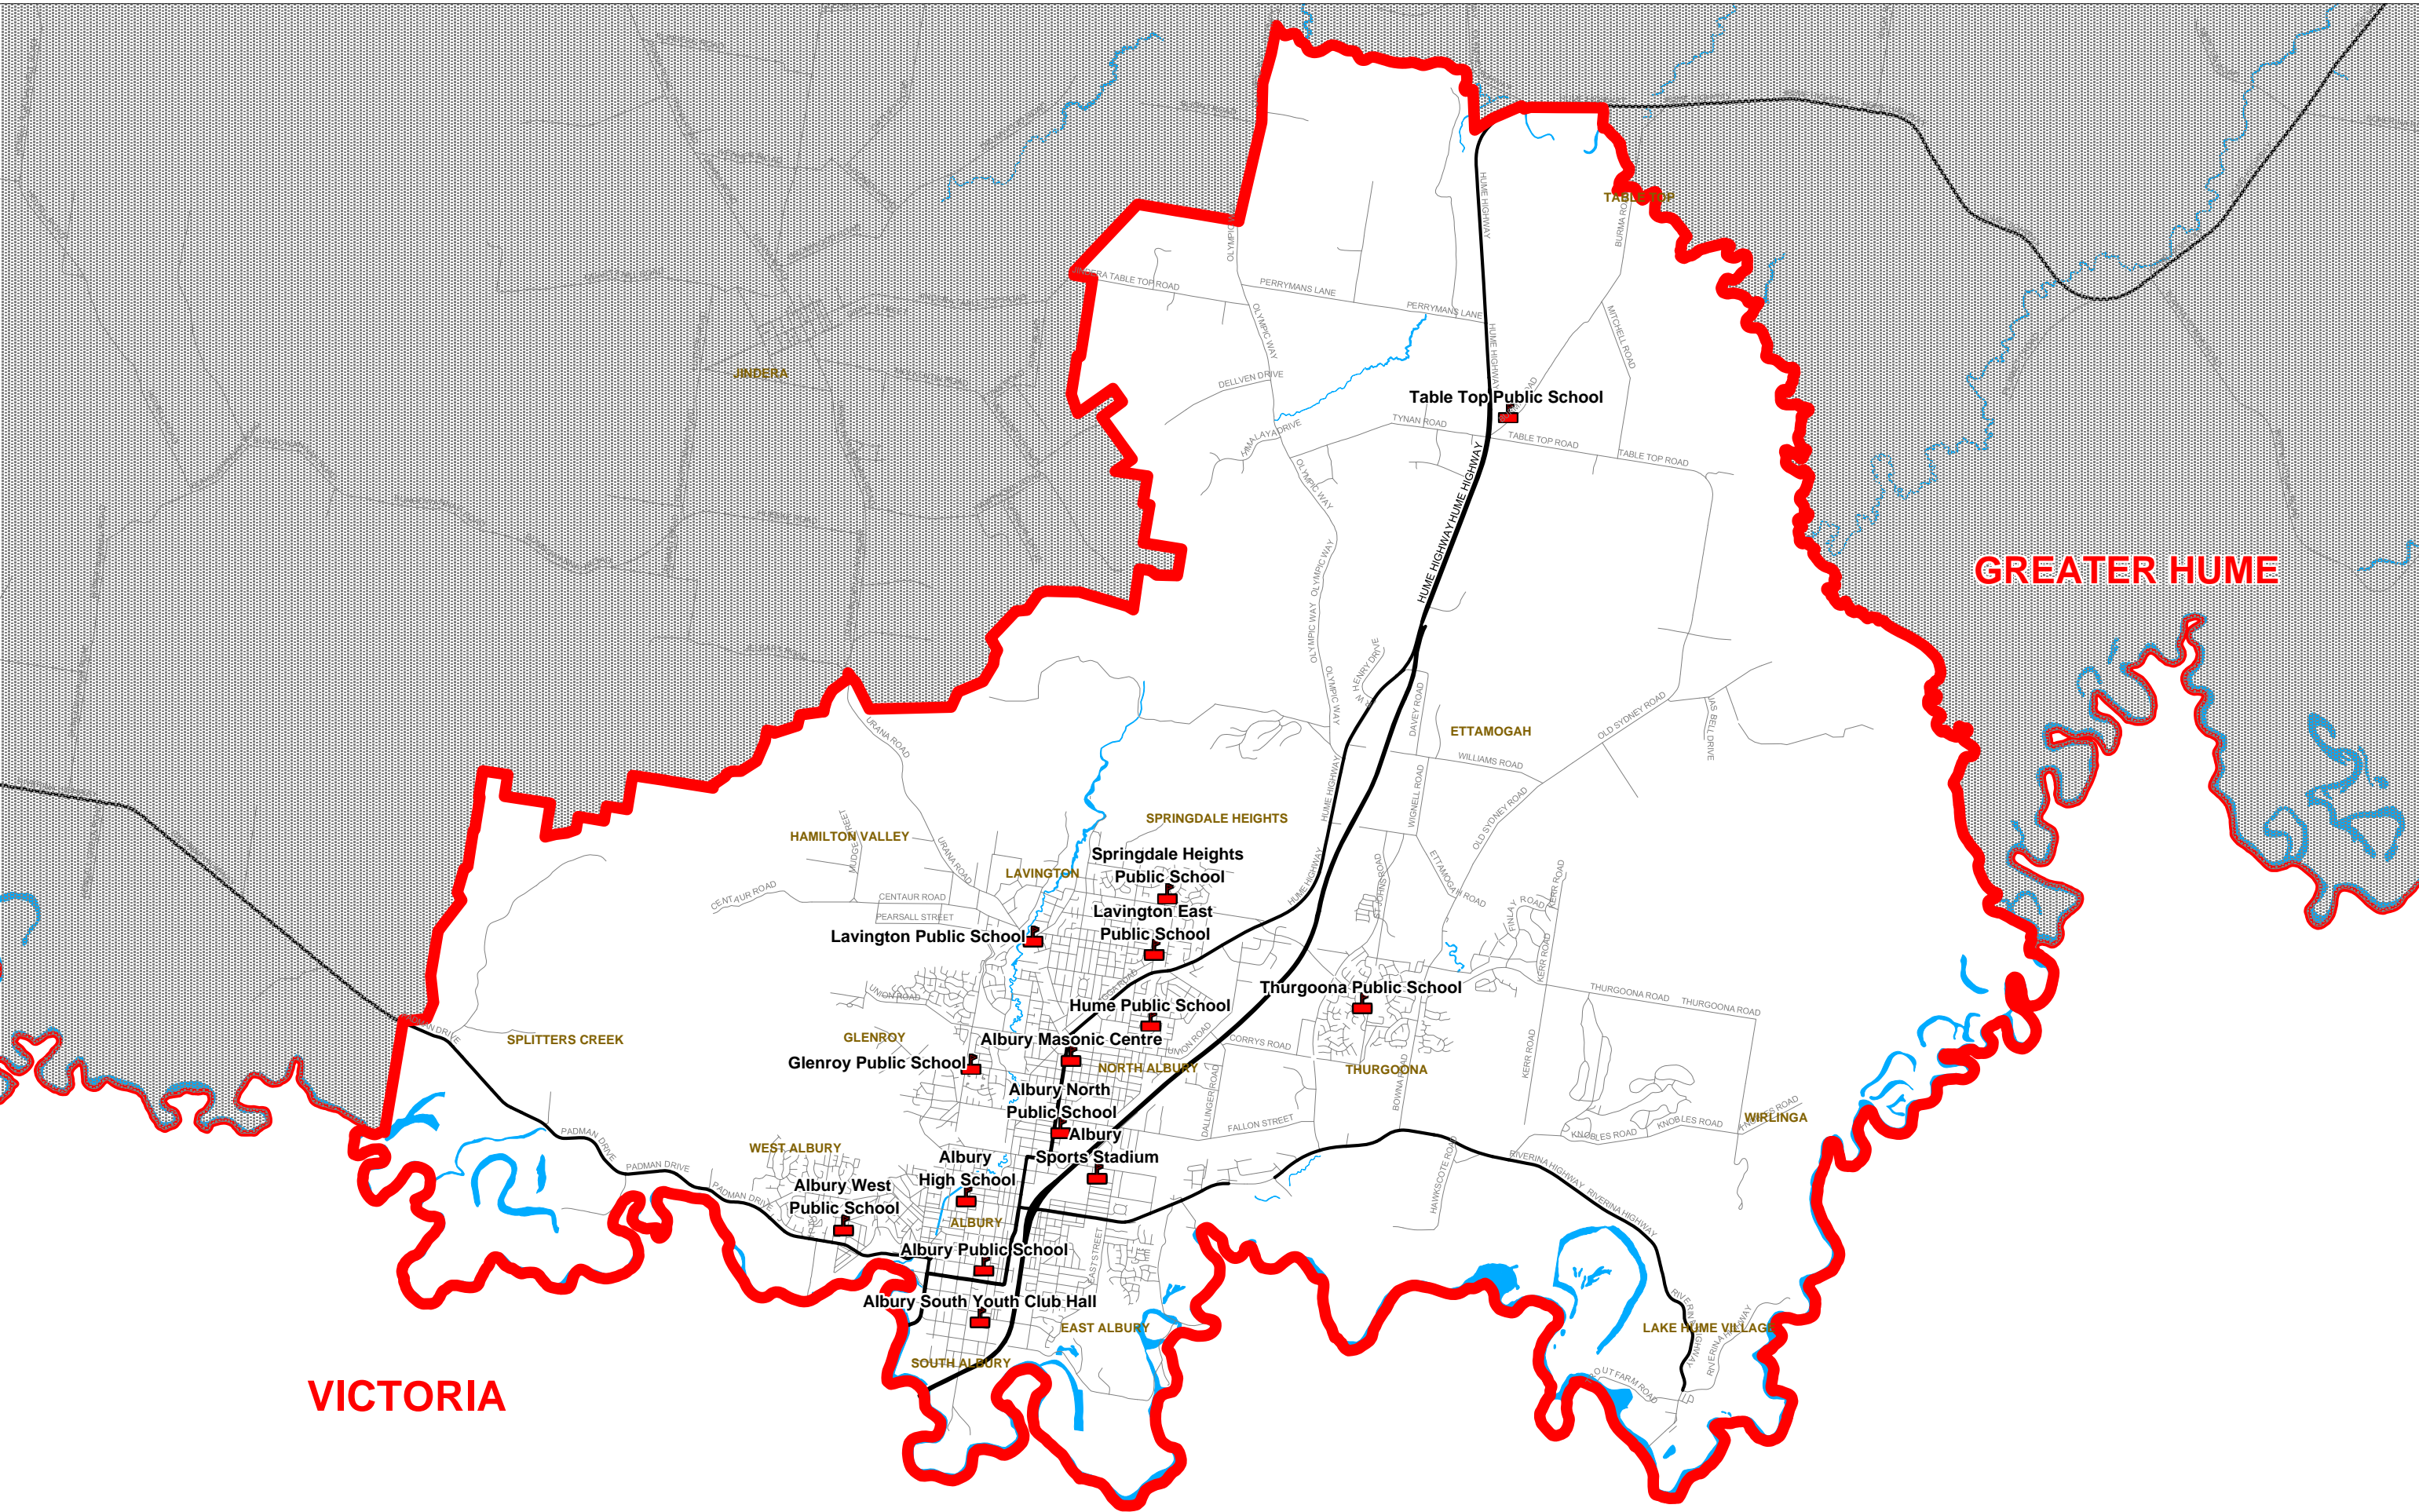

Albury Local Government Election 2008

Legend

-  Polling Place
-  Local Government Boundary